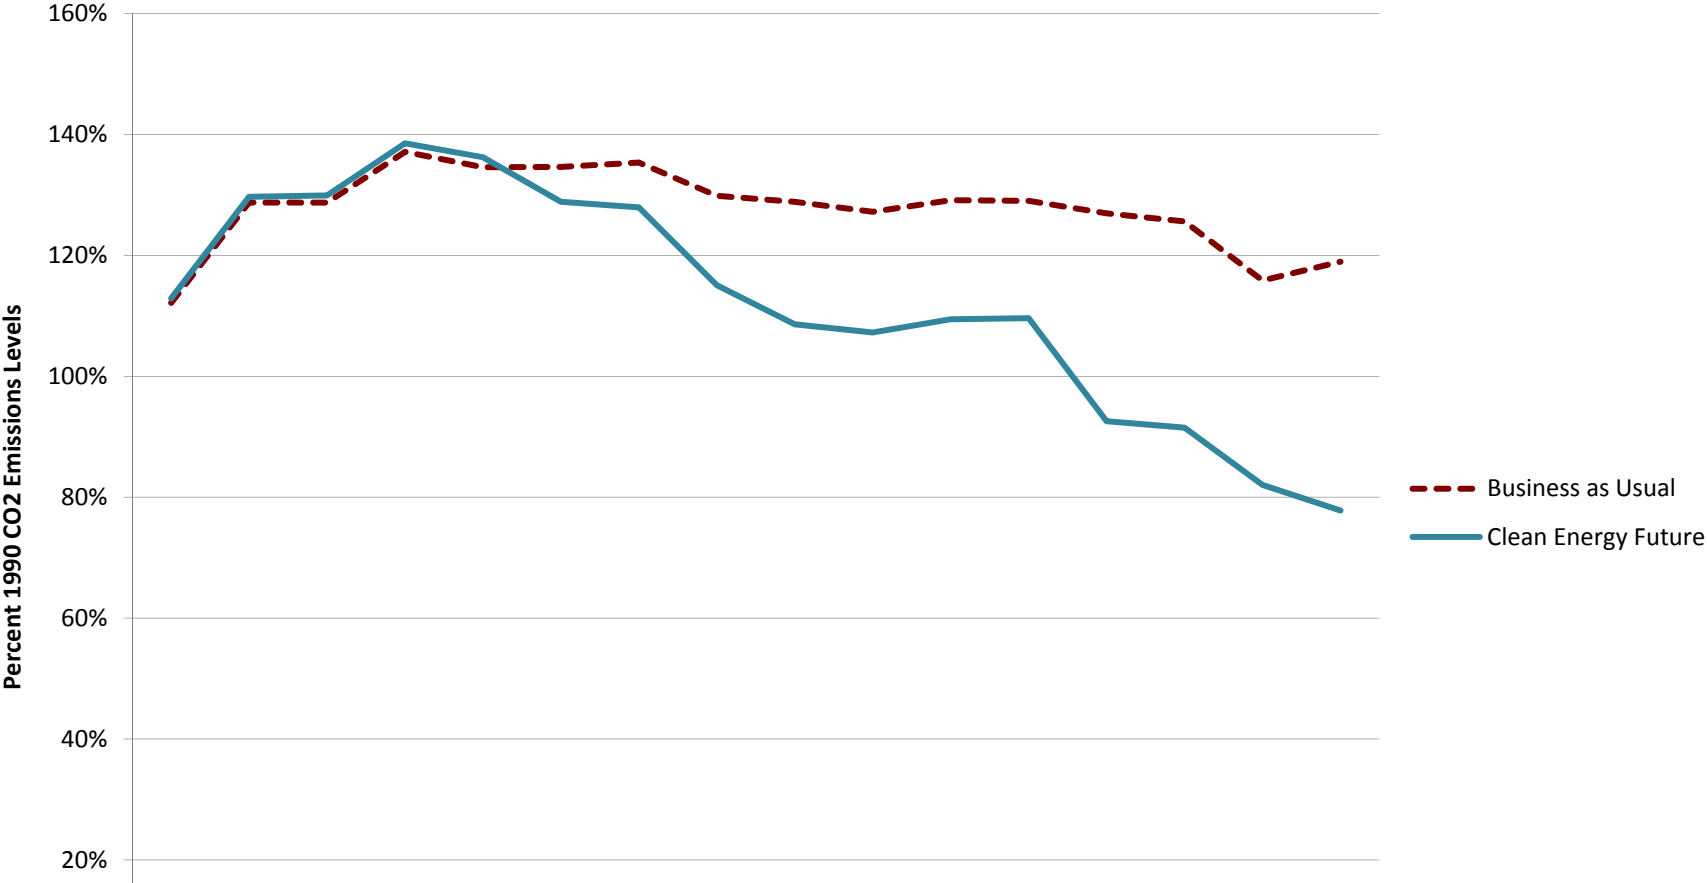

CO2 Emissions as a Percent of 1990 Levels (NV Energy Share)

Percent of 1990 CO2 Emissions Stemming from Nevada Electricity Consumption