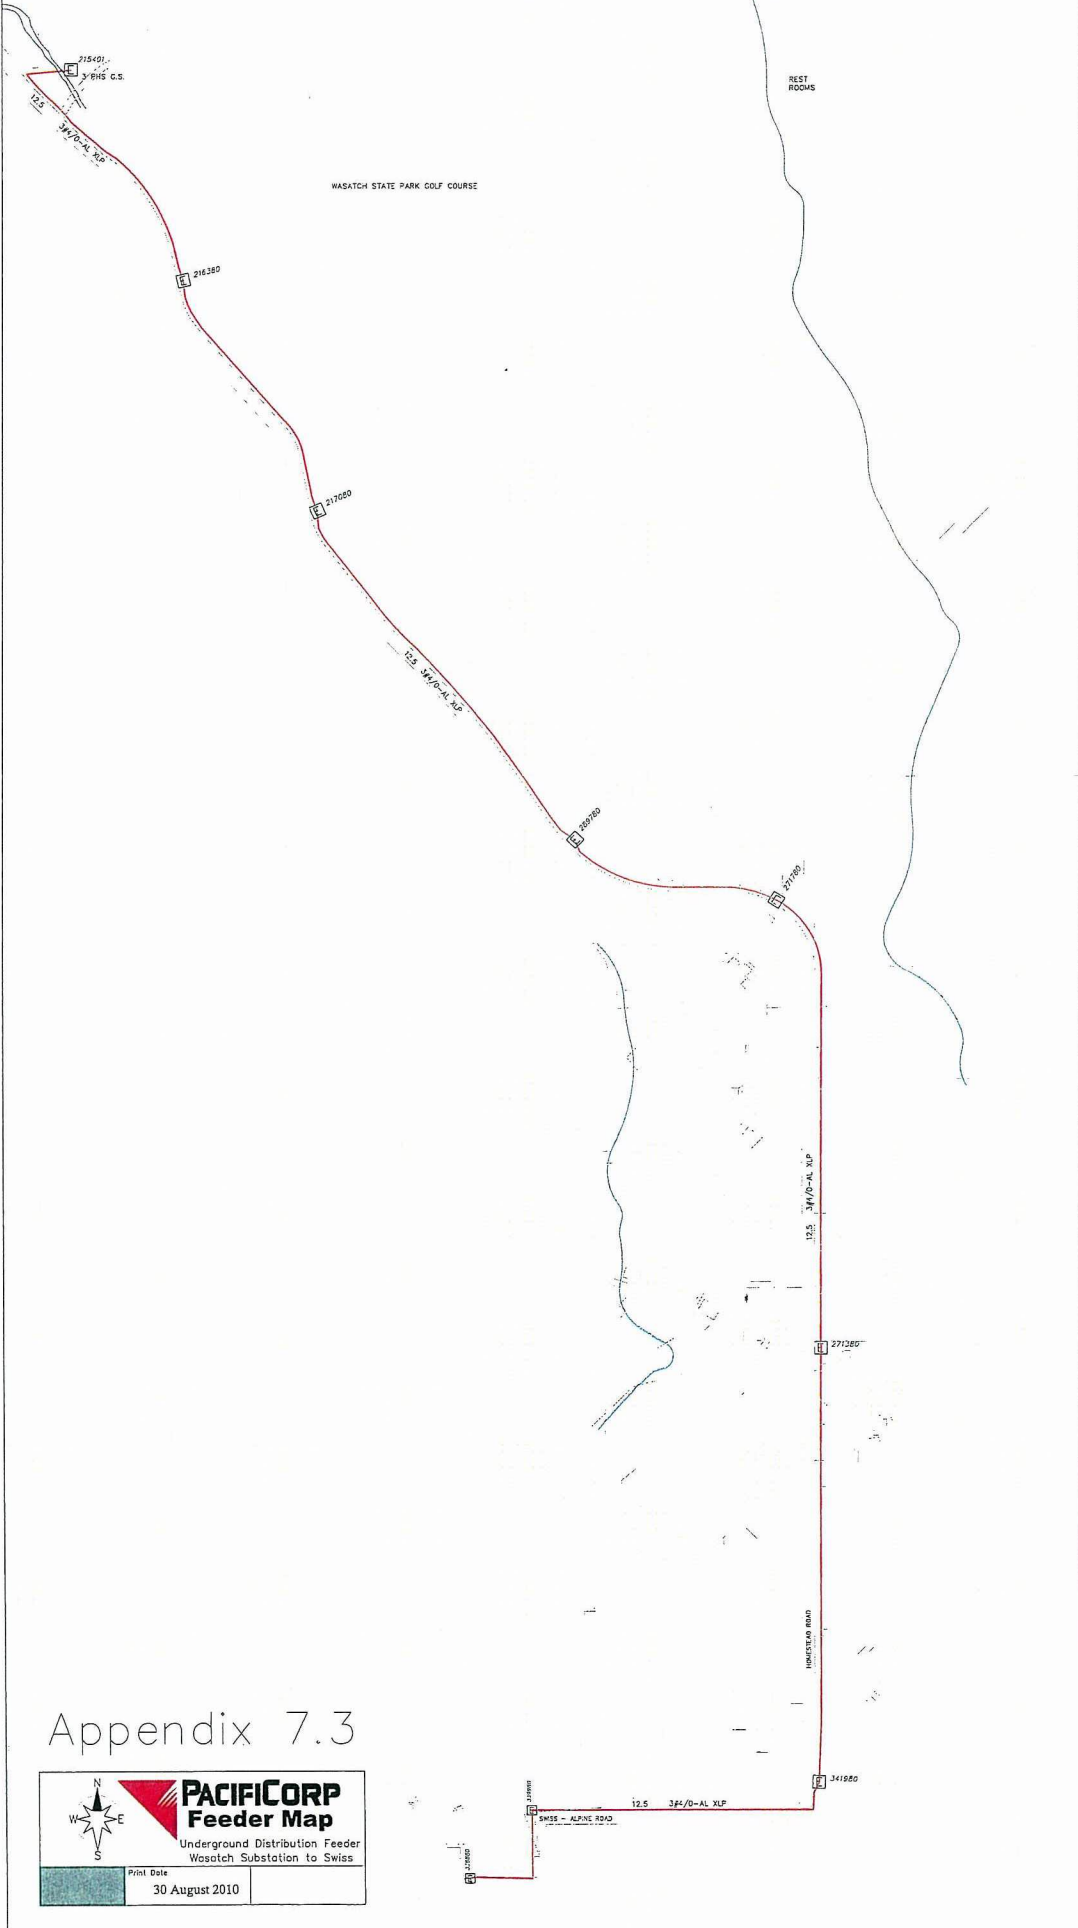

APPENDIX 7.3

**TRANSFERRED ROCKY MOUNTAIN POWER FACILITIES
UNDERGROUND DISTRIBUTION FEEDER FROM WASATCH
SUBSTATION TO SWISS MOUNTAIN ESTATES**

Appendix 7.3

	PACIFICORP Feeder Map	
	Underground Distribution Feeder Wasatch Substation to Swiss	
Print Date	30 August 2010	