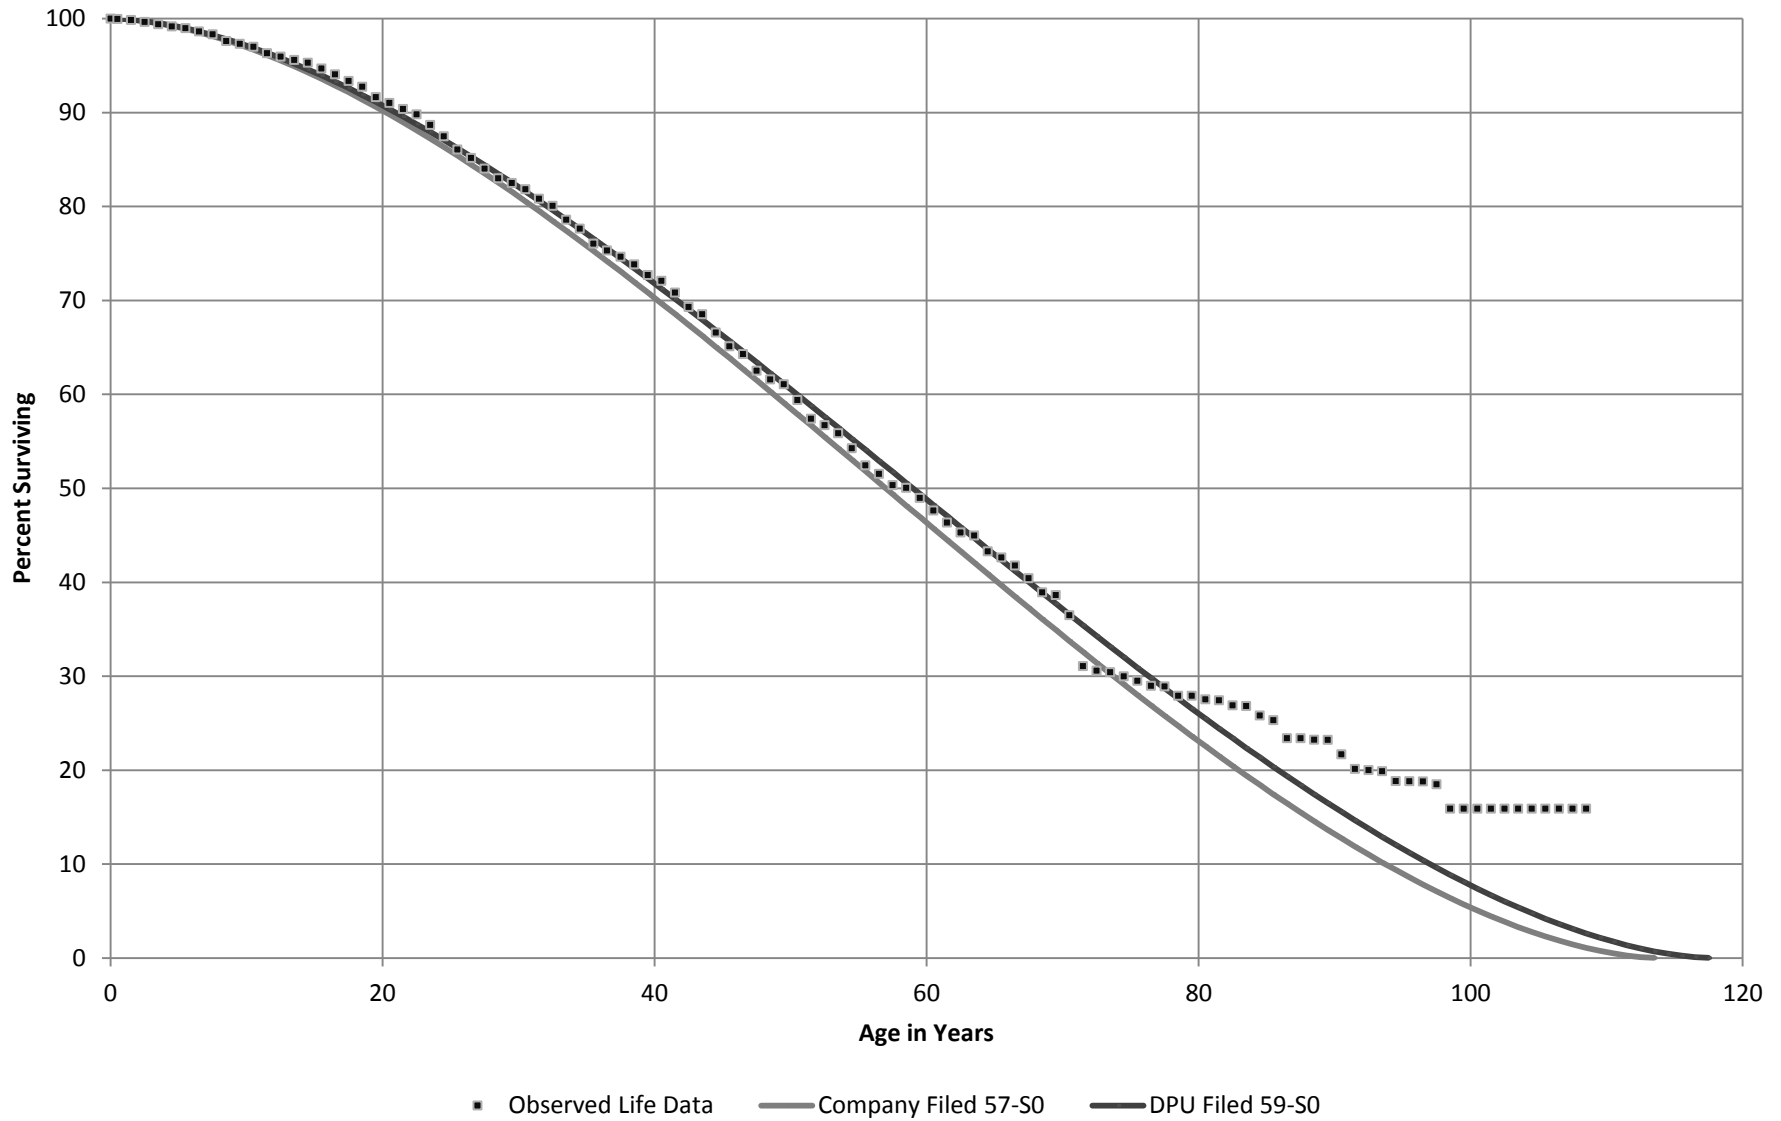

Observed Life Data Account 353-Station Equipment Placement Band: 1897-2011; Experience Band 1924-2011

Observed Life Data Account 353.7-Supervisory Equipment Placement Band: 1953-2011; Experience Band 1991-2011

Observed Life Data Account 357-Underground Conduit Placement Band: 1949-2011; Experience Band 1967-2011