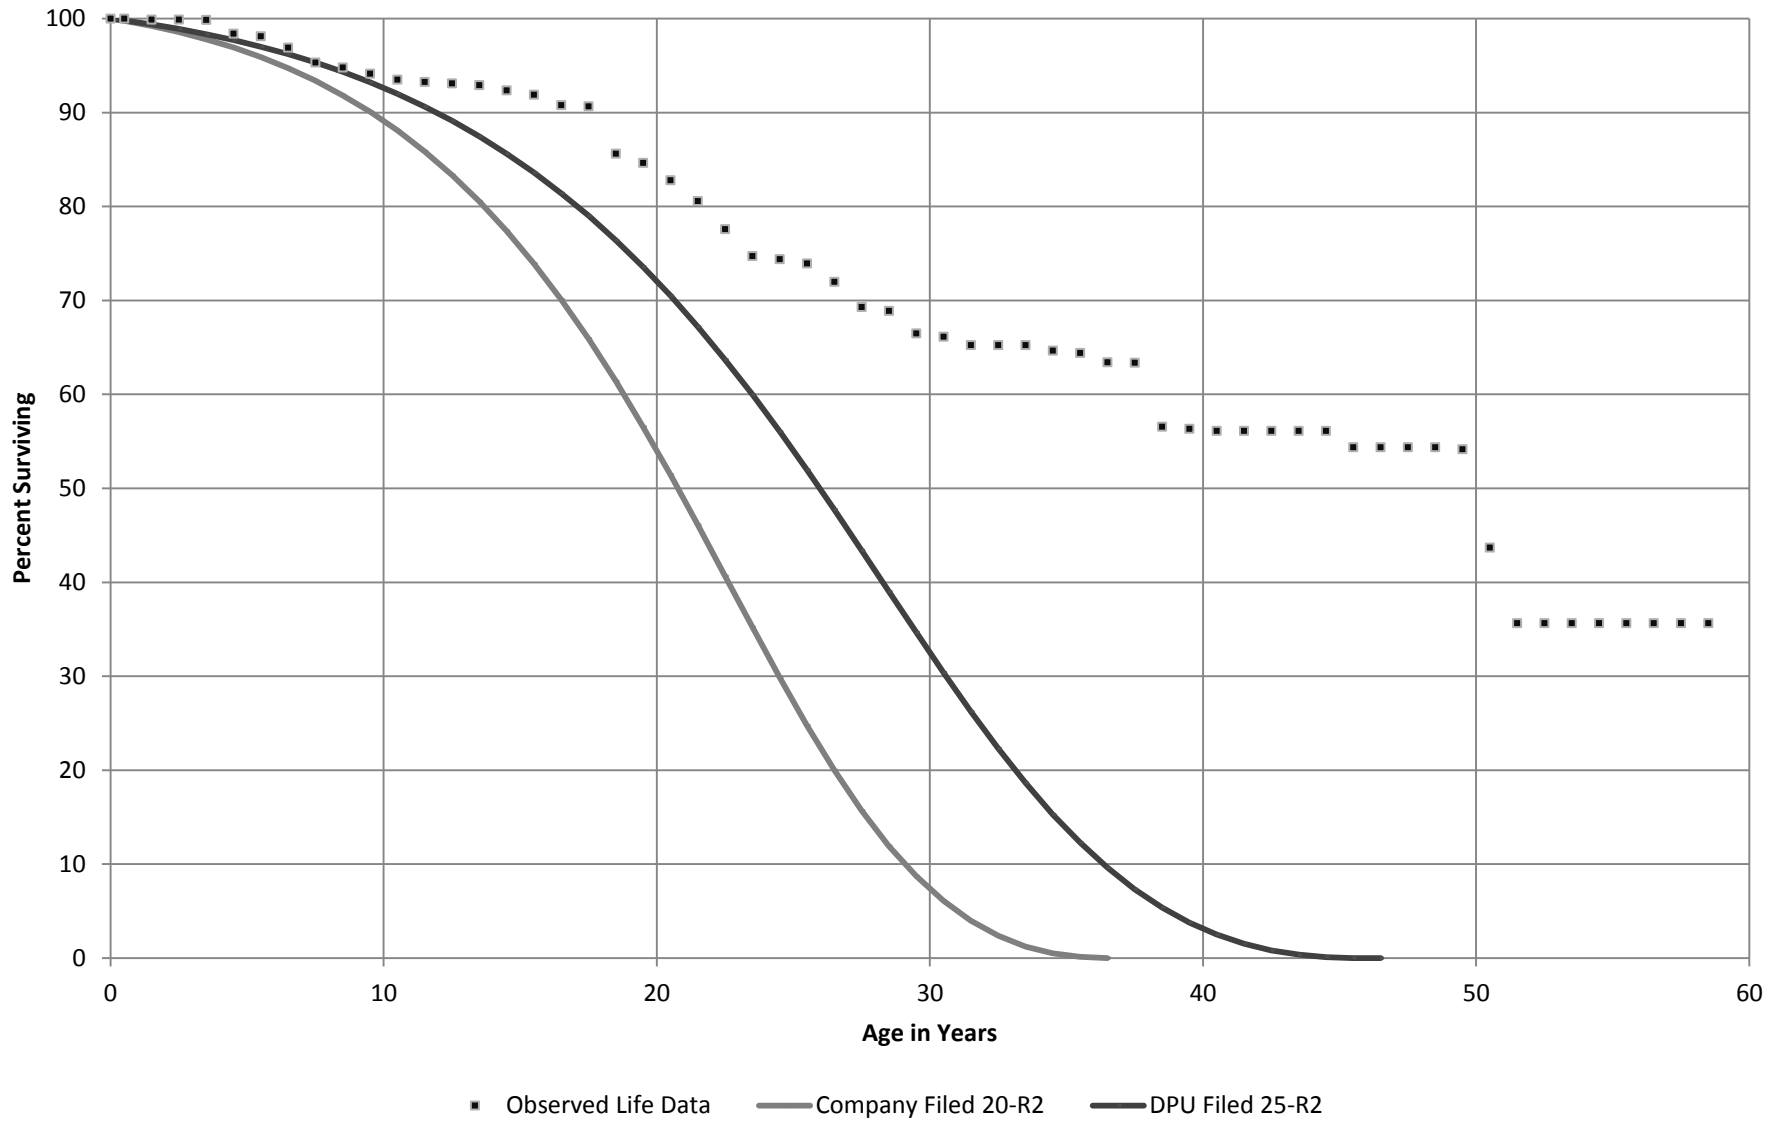

Observed Life Data Account 353-Station Equipment Placement Band: 1897-2011; Experience Band 1924-2011

Observed Life Data Account 353.7-Supervisory Equipment Placement Band: 1953-2011; Experience Band 1991-2011

Observed Life Data Account 357-Underground Conduit Placement Band: 1949-2011; Experience Band 1967-2011