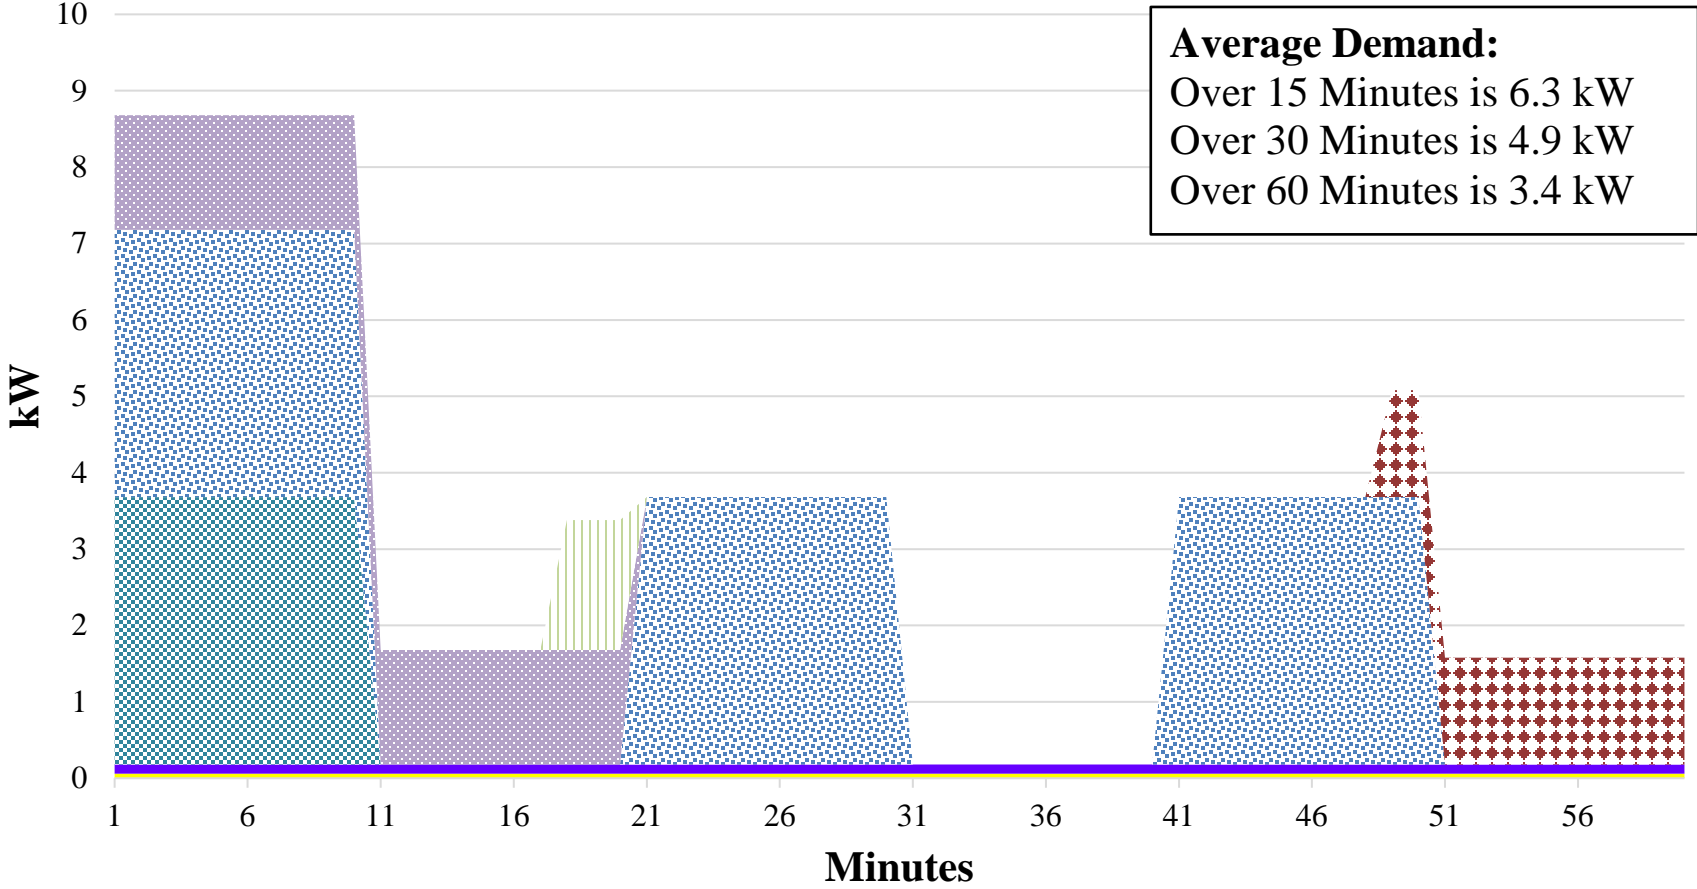

Example of Appliance Usage During an Hour

- Lights
- Television
- Washer/Dryer
- Central A/C
- Cooking stove
- Microwave
- Vacuum