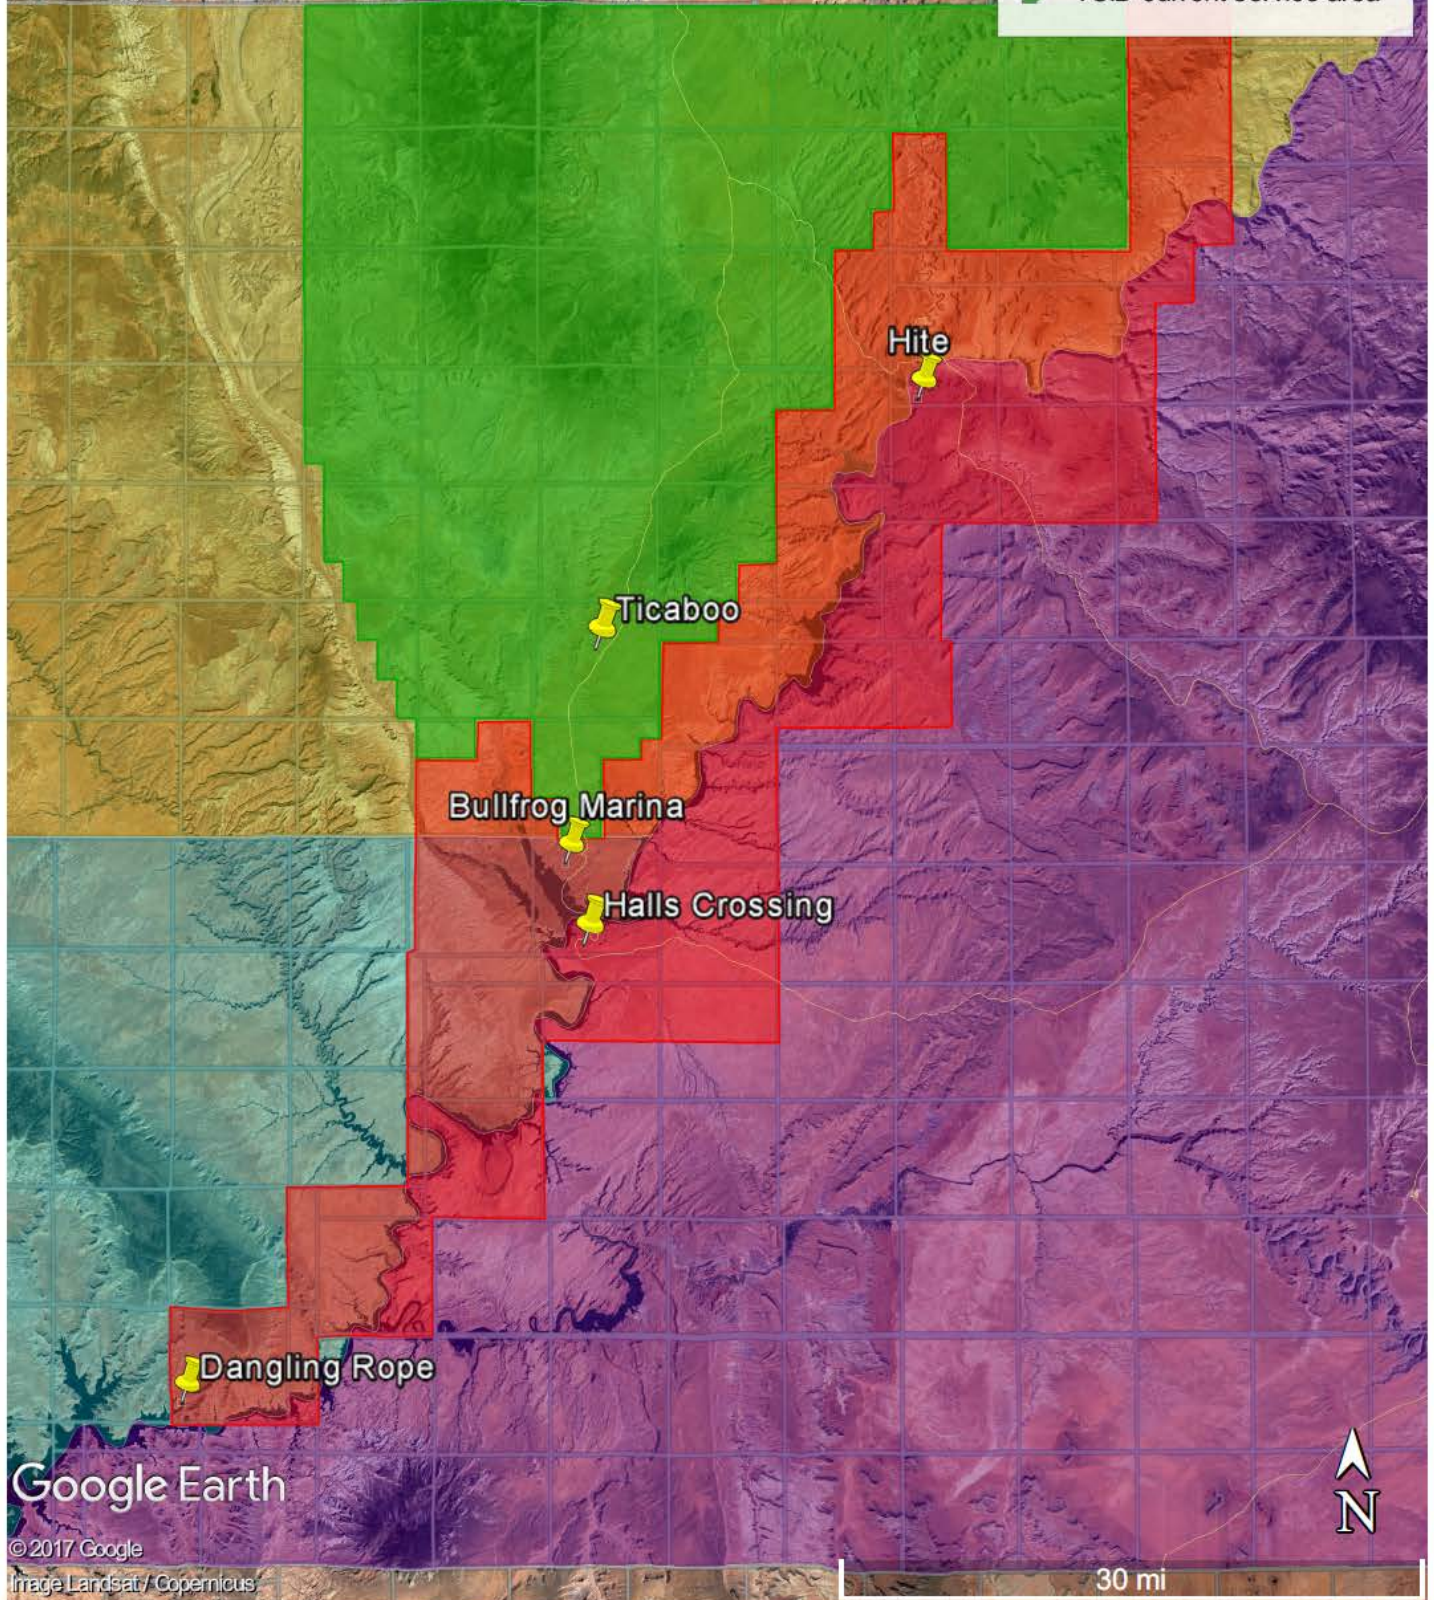

# TUID Service Area Expansion

Current versus proposed

## Legend

- Expansion Area
- Garfield County, UT
- Kane County, UT
- San Juan County, UT
- TUID current service area

Google Earth

© 2017 Google

Image Landsat / Copernicus

30 mi