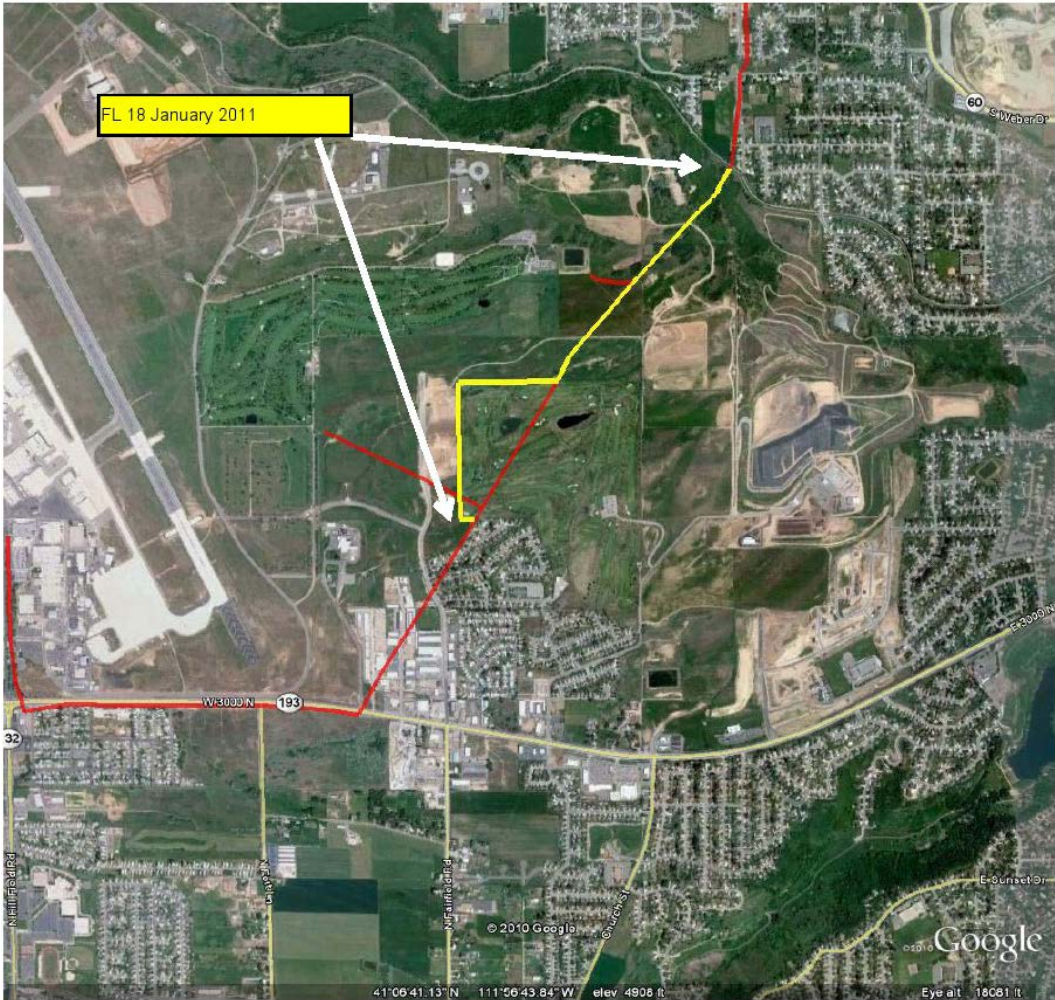

Feeder Line 12: 3300 South & 1100 W to California Avenue

Feeder Line 12: Redwood Road to Orange Street

Feeder Line 17: Gentile Street to HAFB South Gate

Feeder Line 18: Sunhill Golf Course to Davis Weber Canal (Davis County)

Feeder Line 25: Utah Co. Line to Pleasant Grove