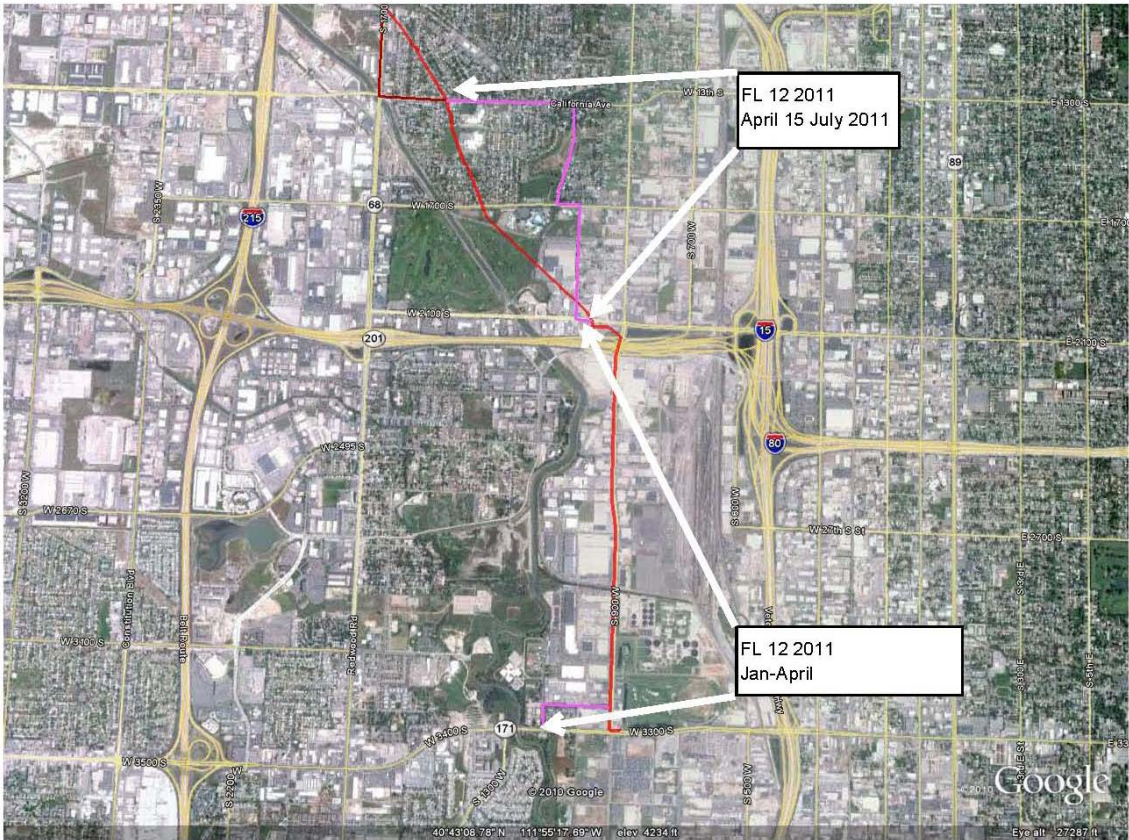

Feeder Line 12: 3300 South & 1100 W to California Avenue

Feeder Line 12: Redwood Road to Orange Street

Feeder Line 17: Gentile Street to HAFB South Gate

Feeder Line 18: Sunhill Golf Course to Davis Weber Canal (Davis County)

Feeder Line 25: Utah Co. Line to Pleasant Grove