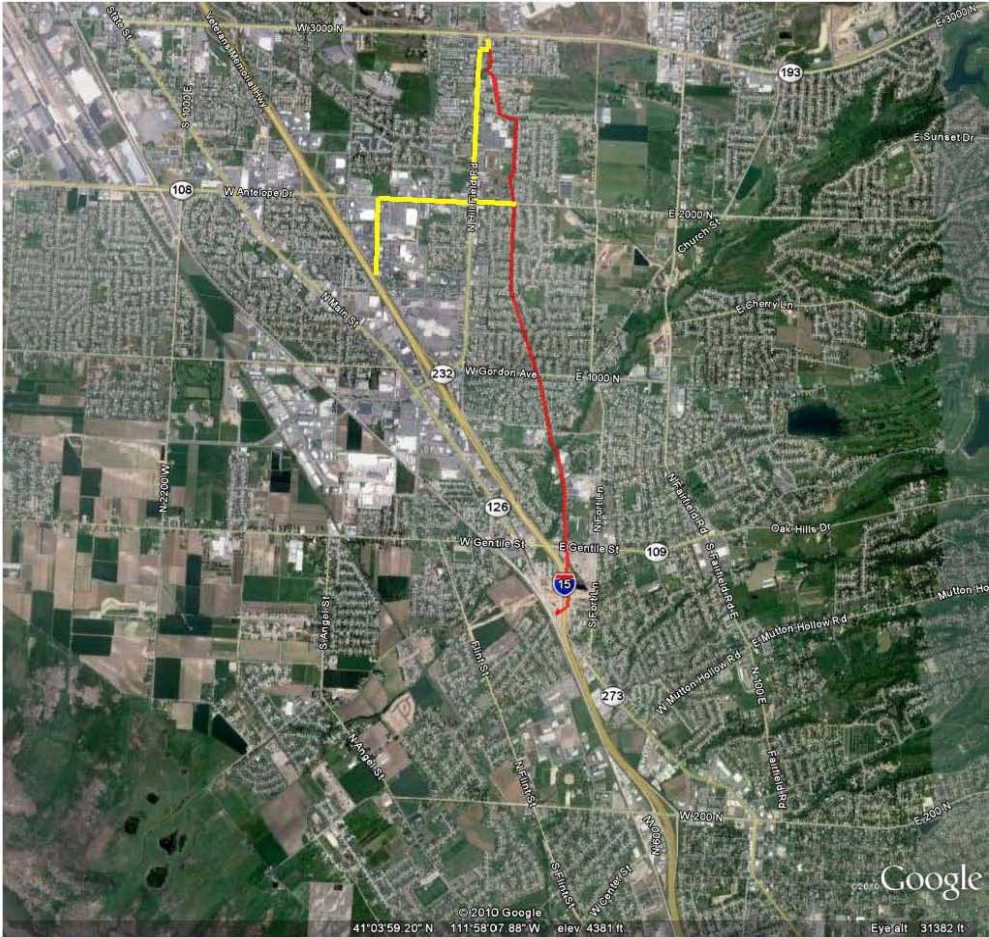

Feeder Line 12: 3300 South & 1100 W to California Avenue

Feeder Line 12: Redwood Road to Orange Street

Feeder Line 17: Gentile Street to HAFB South Gate

Feeder Line 18: Sunhill Golf Course to Davis Weber Canal (Davis County)

Feeder Line 25: Utah Co. Line to Pleasant Grove