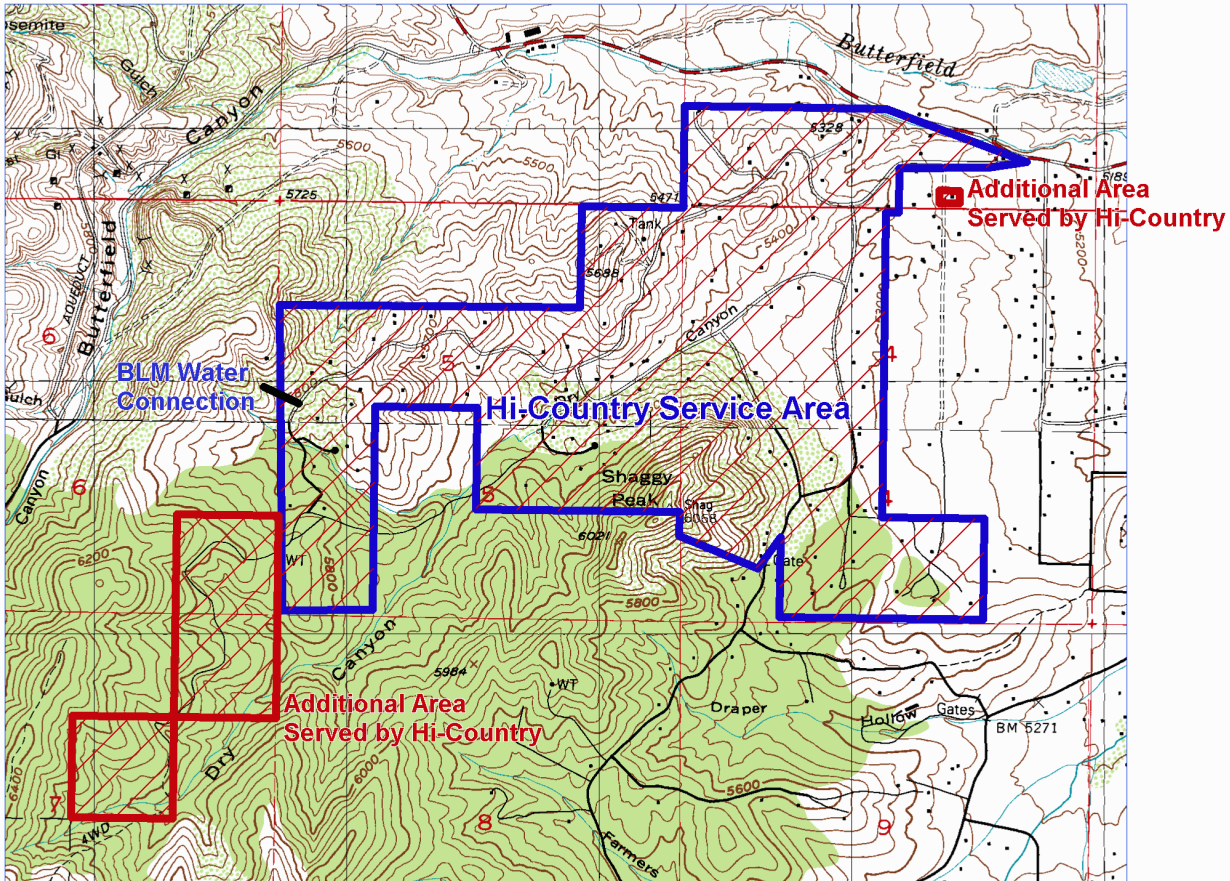

# EXHIBIT C

1927 North American Datum; UTM grid zone 12

Generated by BigTopo7 ([www.igage.com](http://www.igage.com))

Map compiled from USGS Quads: Copperton\*; UT

Tickville Spring\*; UT