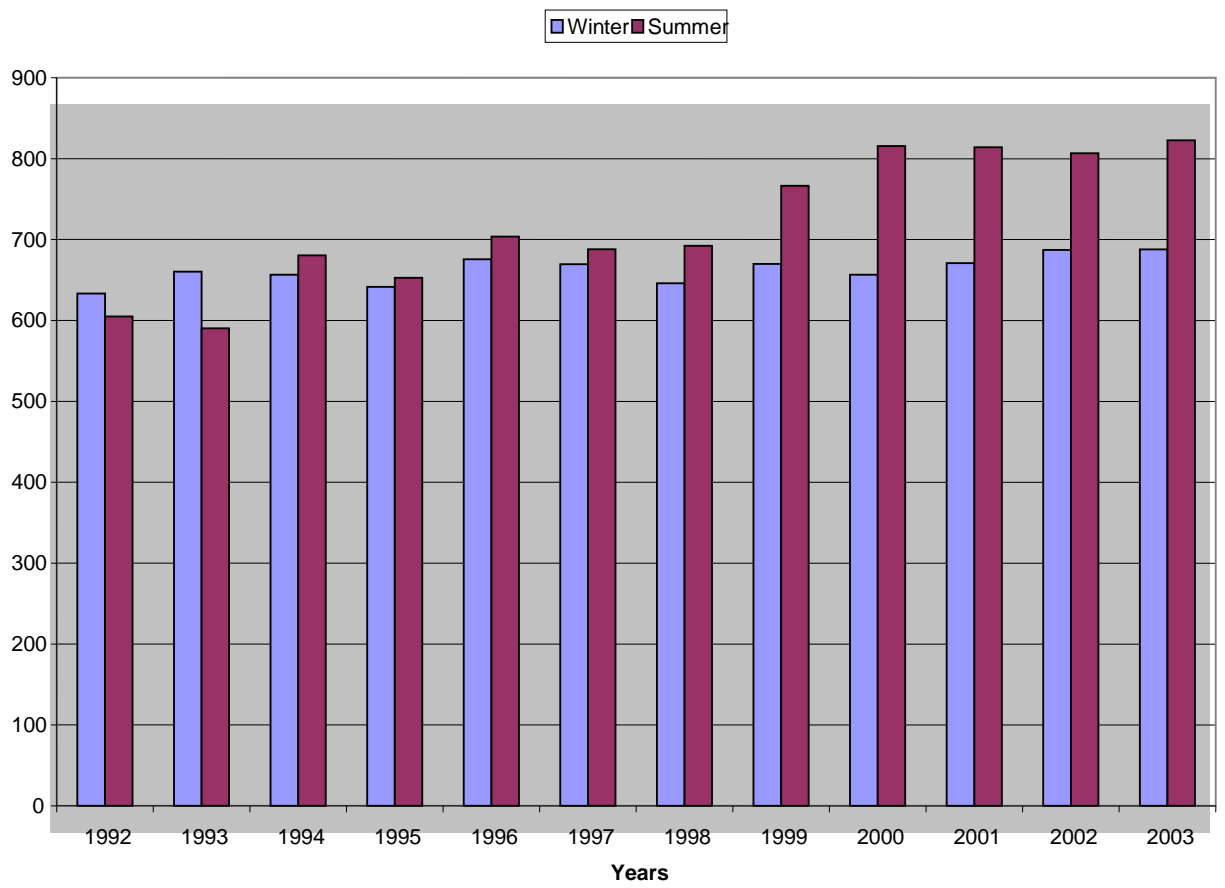

## Utah Residential Average Use per Customer

Kwh per customer