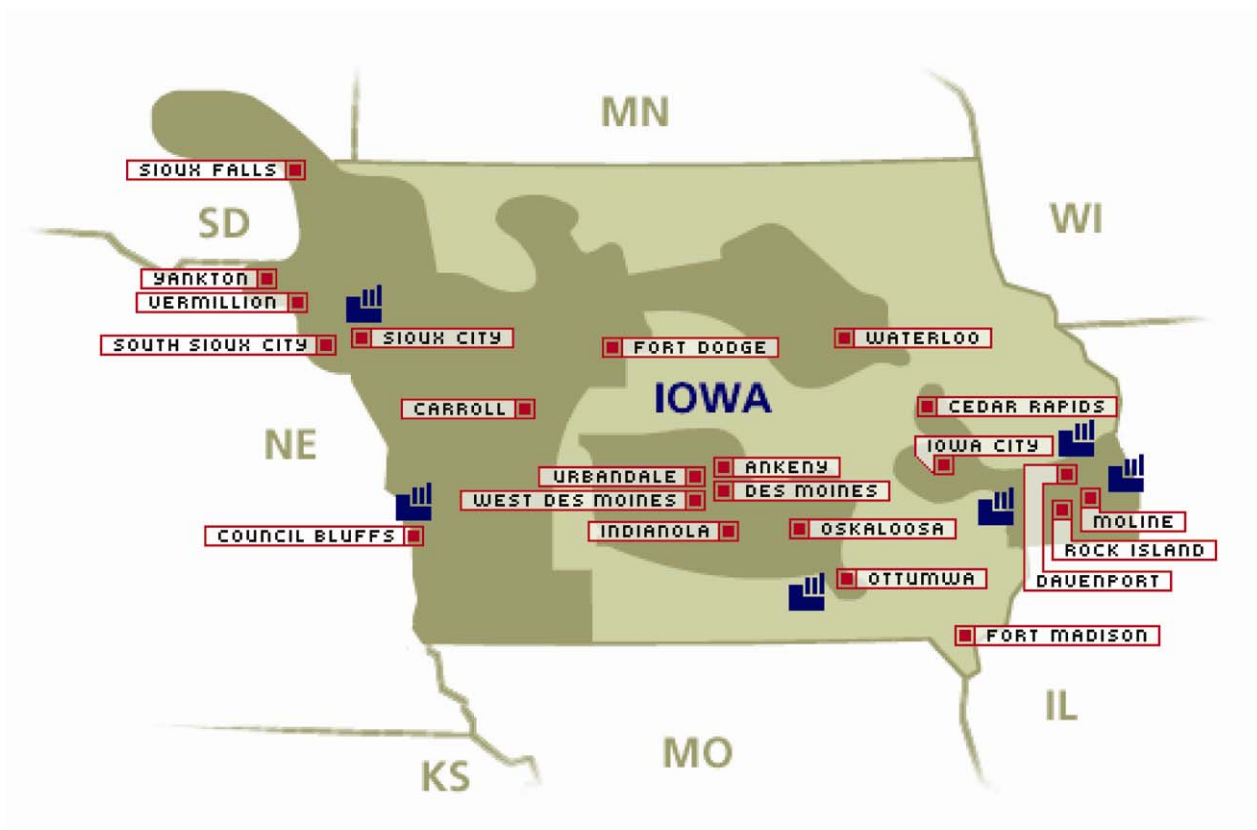

MEC Service Areas and Base Load Generating Facilities

Base load generating facilities are currently located at or near

- Sioux City, IA
- Council Bluffs, IA
- Ottumwa, IA
- Bettendorf, IA (immediately north of Davenport, IA)
- Muscatine, IA
- Cordova, IL