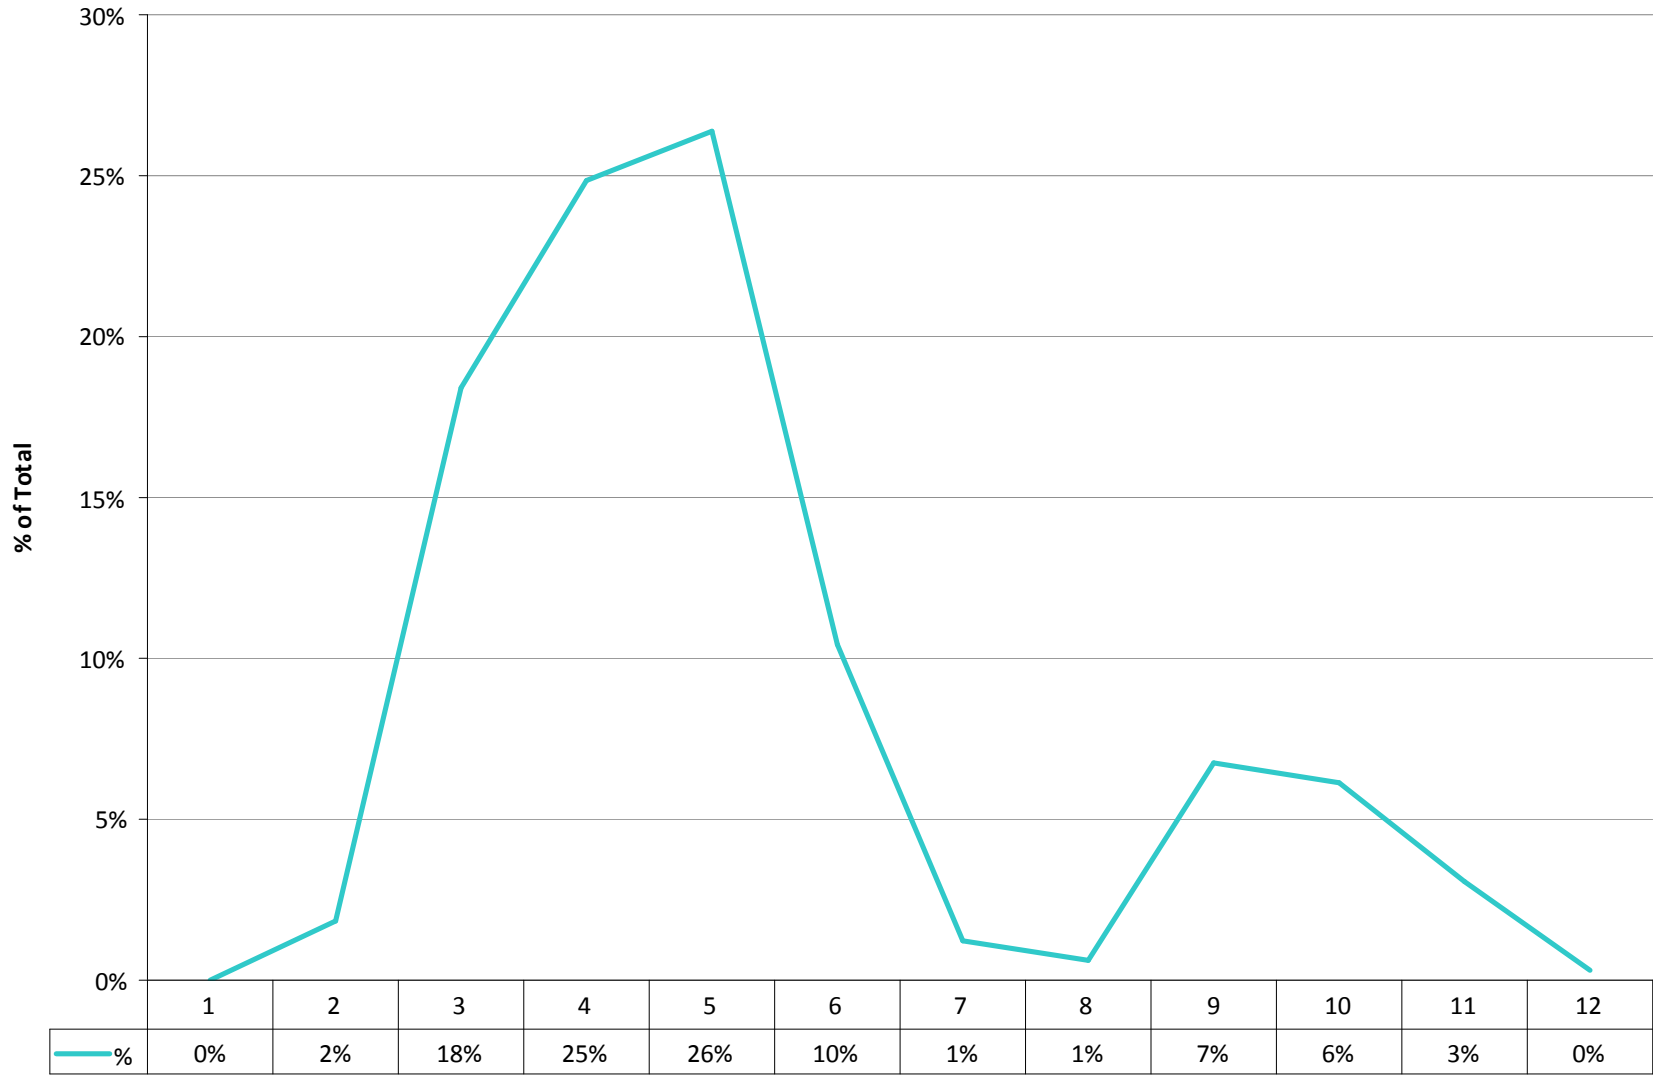

**Exhibit CCS4.1R - % of All Planned Outage Start Dates
1990-2007.5**

Month