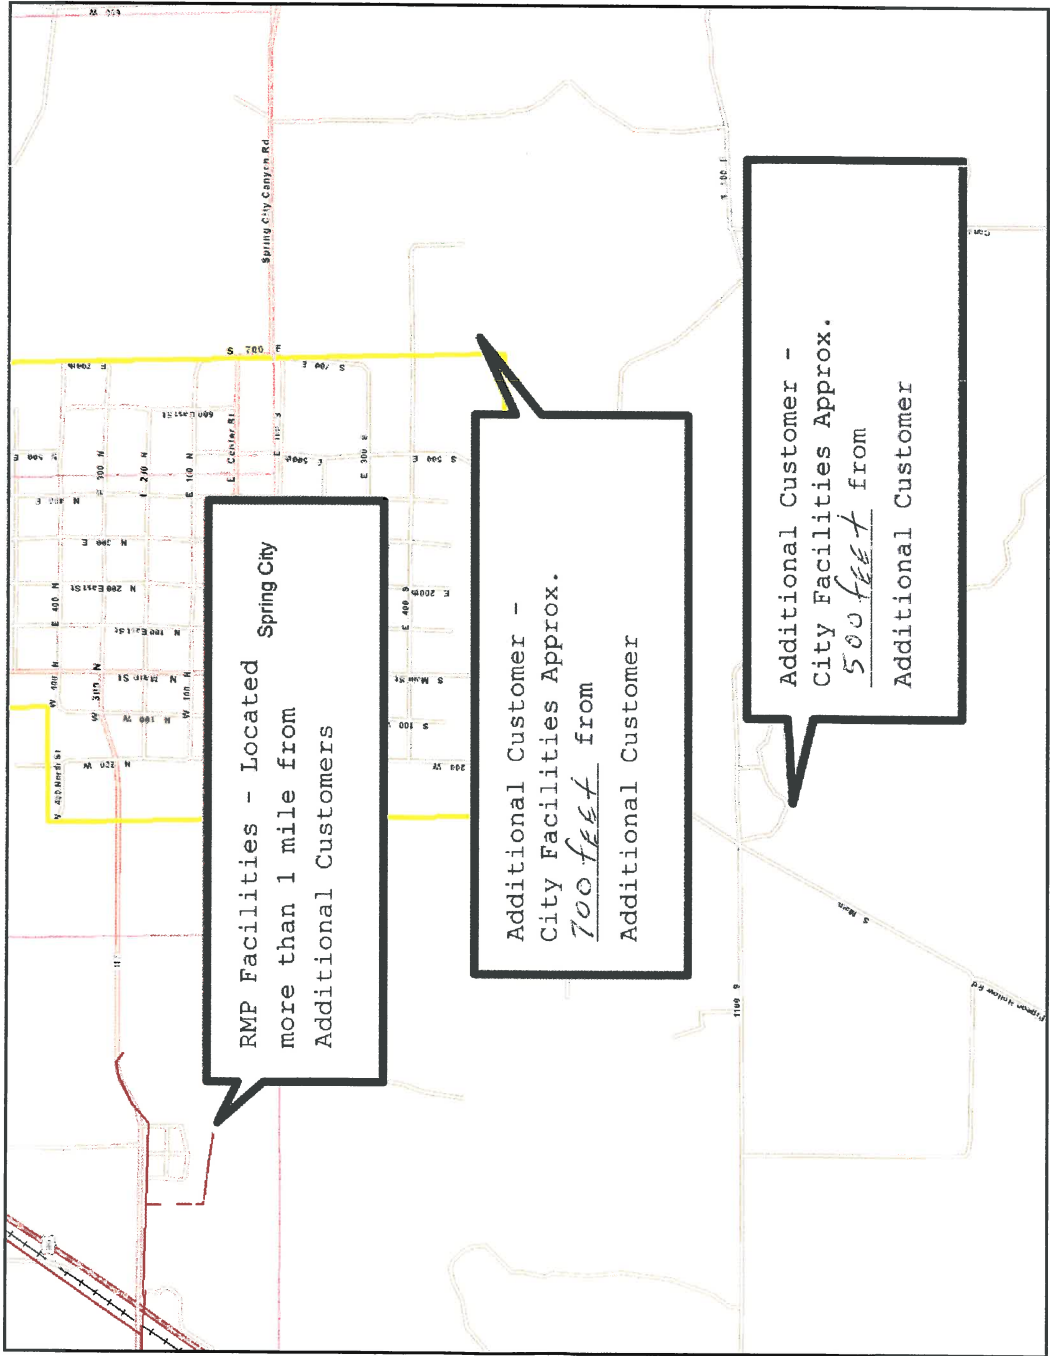

**Legend**

Scale: 1:25,710

RMP Facilities - Located more than 1 mile from Additional Customers

Additional Customer - City Facilities Approx. 700 feet from Additional Customer

Additional Customer - City Facilities Approx. 500 feet from Additional Customer

Data are collected from a variety of City, County, State, Federal and Private sources. PacificCorp GIS makes no warranty as to the accuracy, reliability, or completeness of this data for individual or aggregate use. Maps and data from PowerMap are not to be released to nor put into any location that is accessible electronically or otherwise available to Market Affiliates.