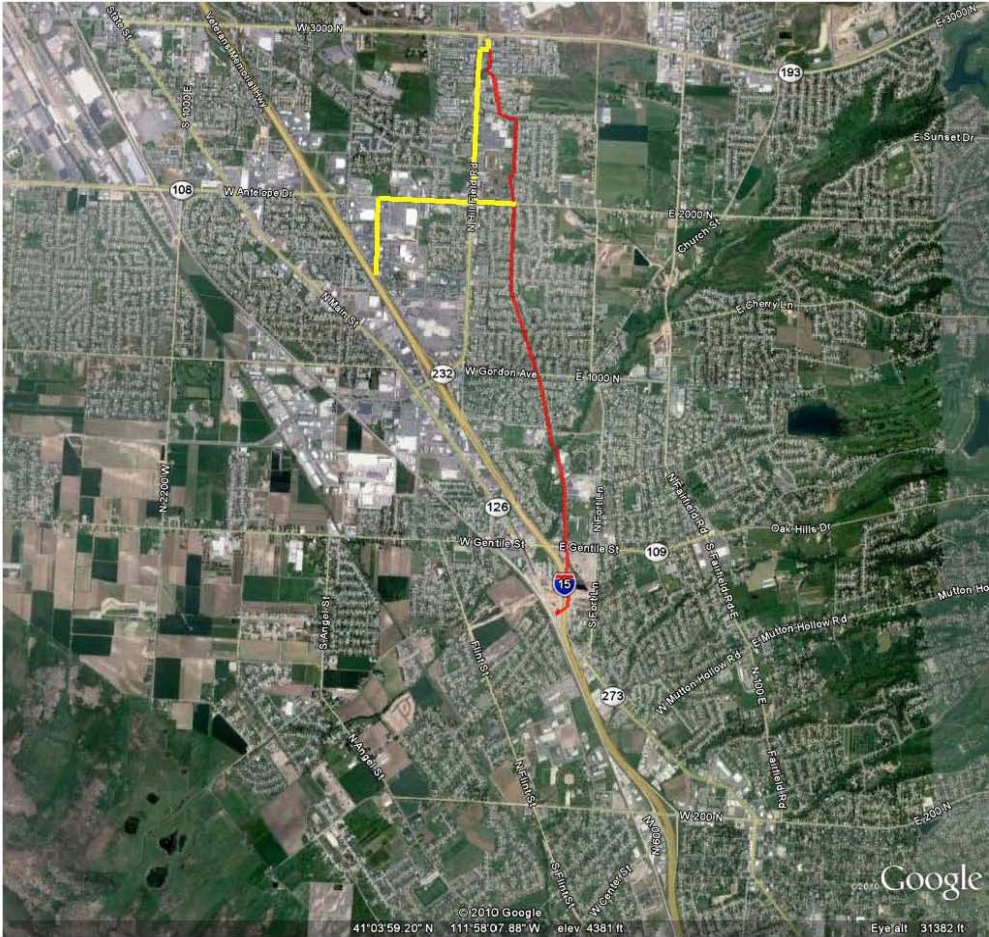

Feeder Line 12: 3300 South & 1100 W to California Avenue

Feeder Line 12: Redwood Road to Orange Street

Feeder Line 17: Gentile Street to HAFB South Gate

Feeder Line 18: Sunhill Golf Course to Davis Weber Canal (Davis County)