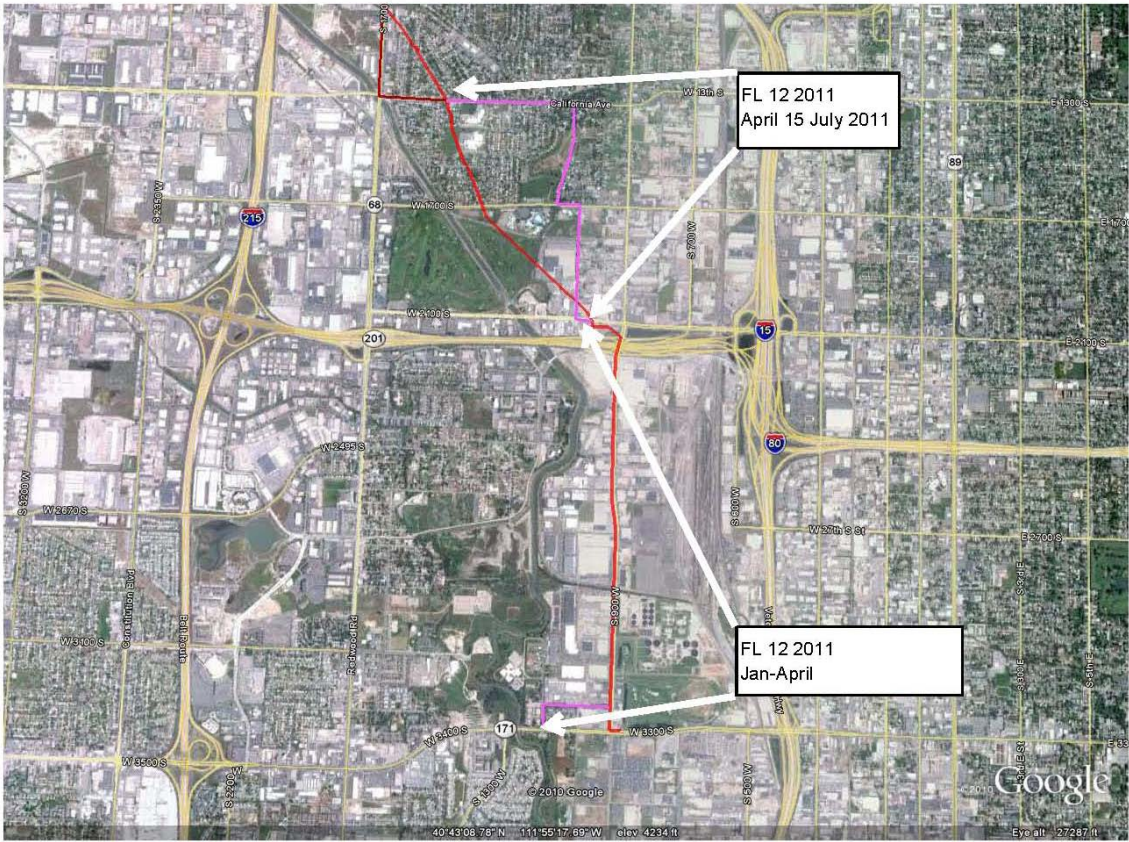

Feeder Line 12: 3300 South & 1100 W to California Avenue

Feeder Line 12: Redwood Road to Orange Street

Feeder Line 17: Gentile Street to HAFB South Gate

Feeder Line 18: Sunhill Golf Course to Davis Weber Canal (Davis County)