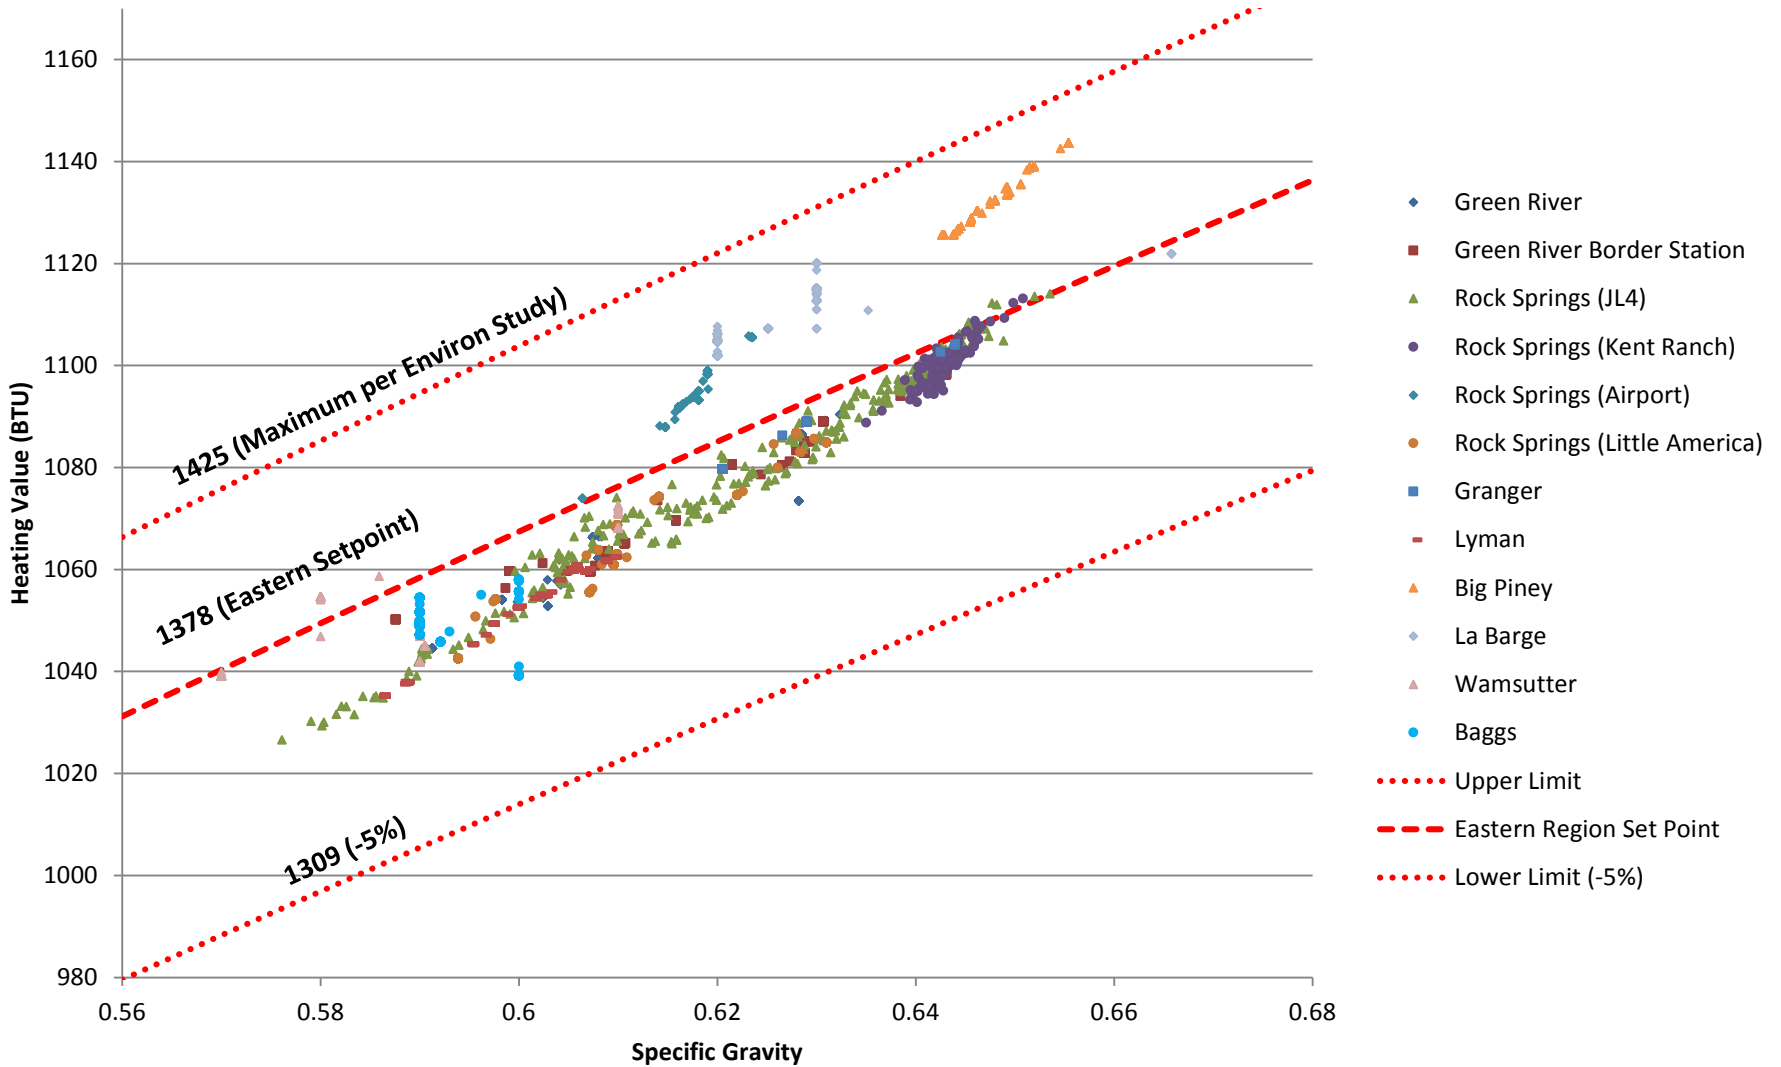

Exhibit 7.2

Wasatch Front (North) Interchangeability

2013 Daily Averages

Exhibit 7.3

Vernal Area (Eastern) Interchangeability

2013 Daily Averages

Exhibit 7.4

Western and Far Eastern (Utah) Interchangeability

2013 Daily Averages

Exhibit 7.5

Eastern Interchangeability (Wyoming)

2013 Daily Averages

Exhibit 7.6

Western Interchangeability (Wyoming)

2013 Daily Averages