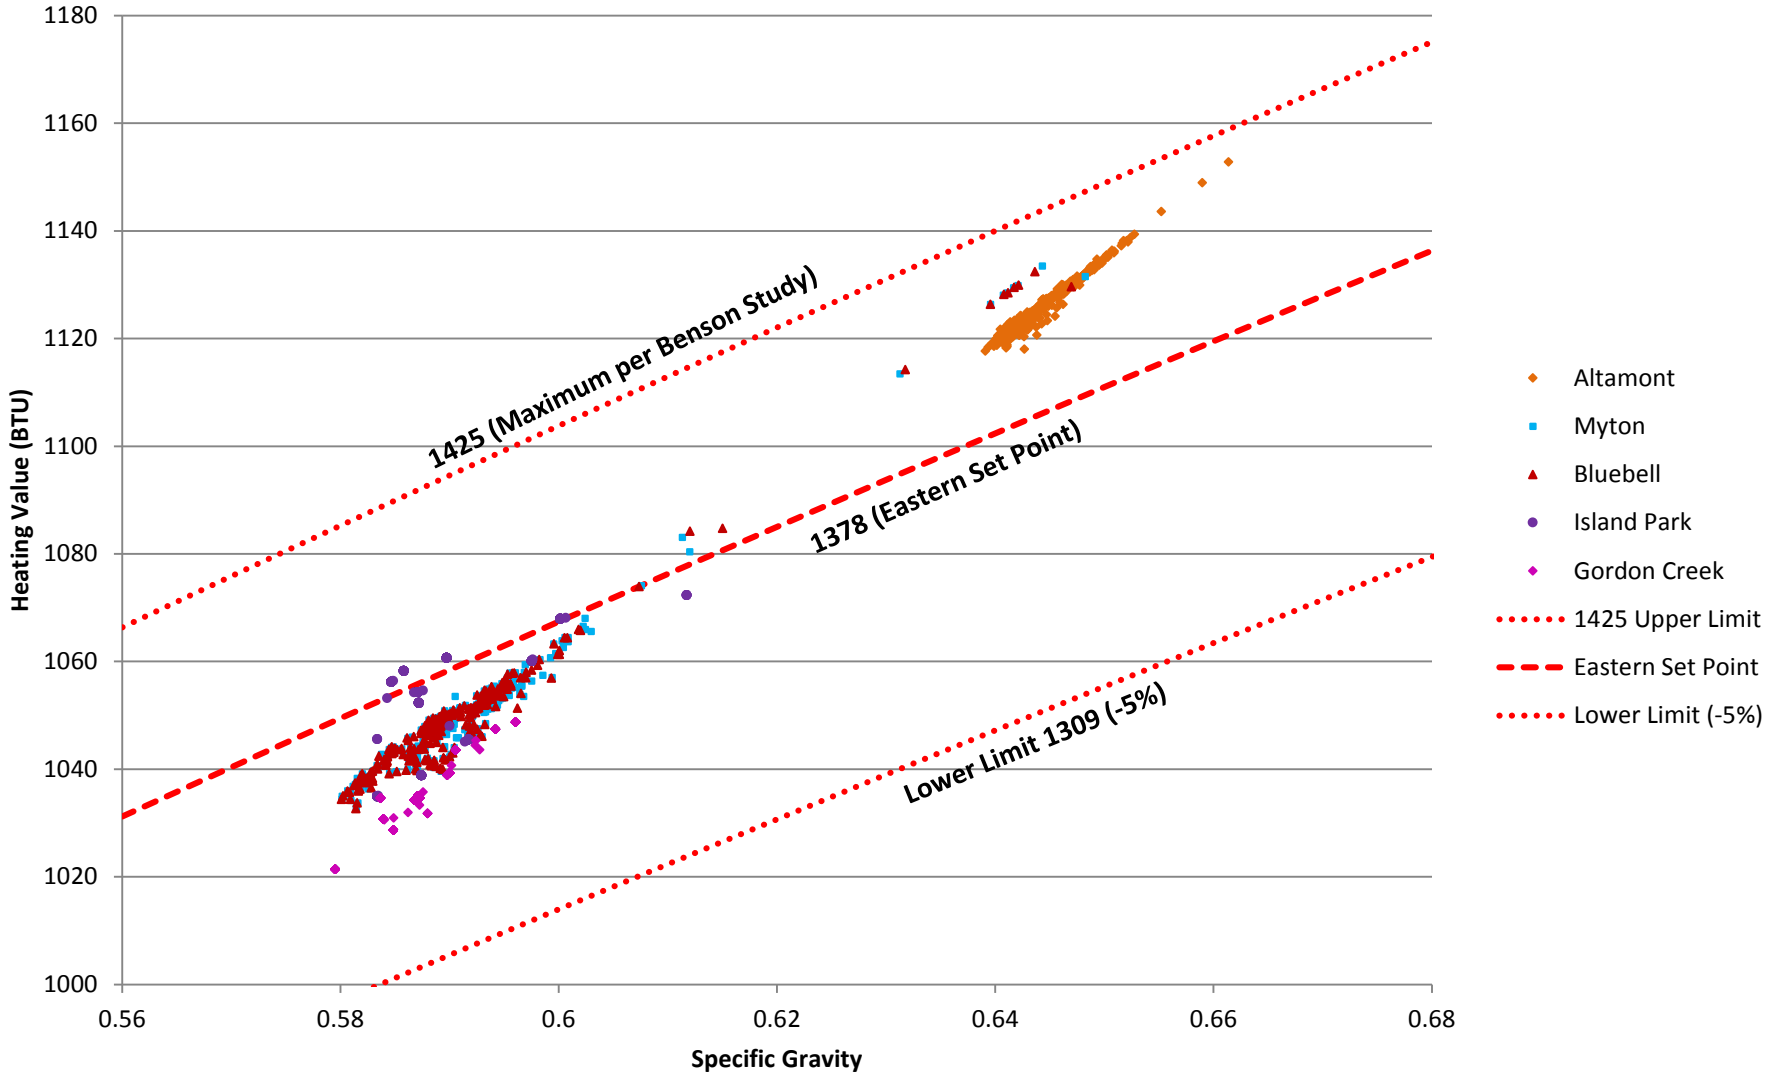

Exhibit 7.2

Wasatch Front (North) Interchangeability

2013 Daily Averages

Exhibit 7.3

Vernal Area (Eastern) Interchangeability

2013 Daily Averages

Exhibit 7.4

Western and Far Eastern (Utah) Interchangeability

2013 Daily Averages

Exhibit 7.5

Eastern Interchangeability (Wyoming)

2013 Daily Averages

Exhibit 7.6

Western Interchangeability (Wyoming)

2013 Daily Averages