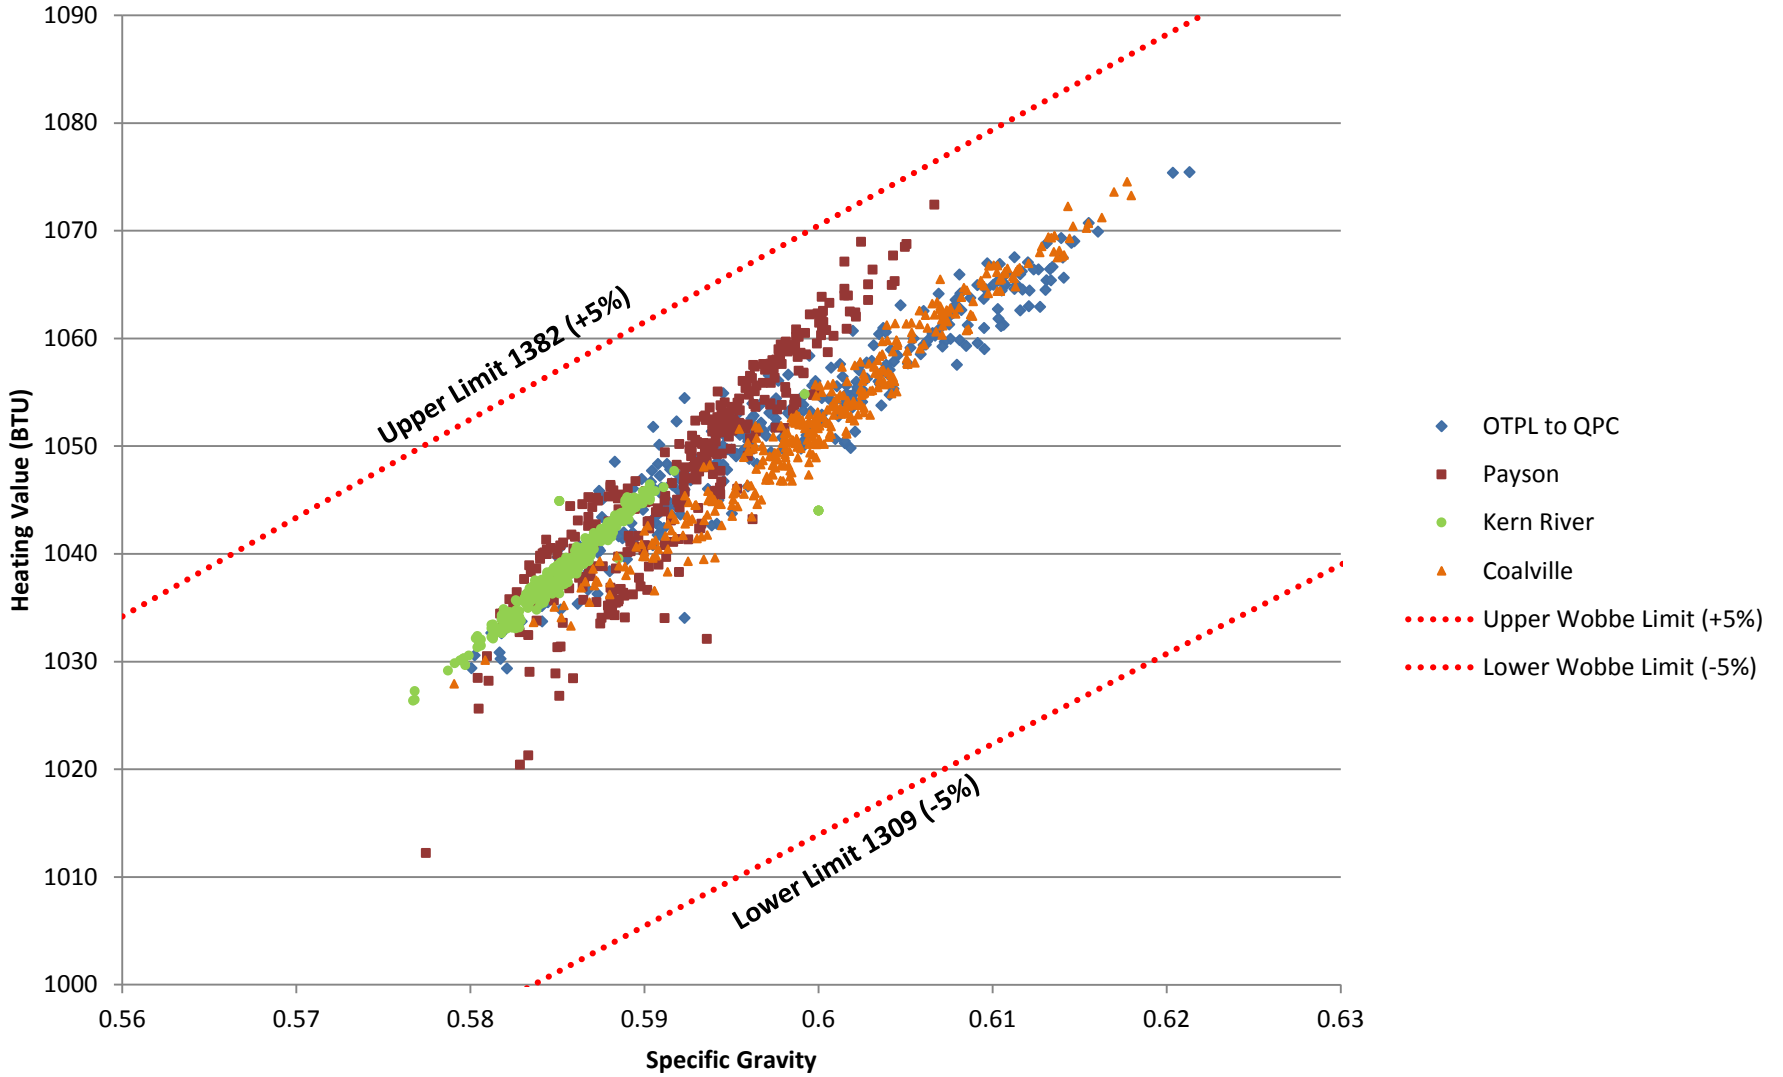

Exhibit 7.2

Wasatch Front (North) Interchangeability

2013 Daily Averages

Exhibit 7.3

Vernal Area (Eastern) Interchangeability

2013 Daily Averages

Exhibit 7.4

Western and Far Eastern (Utah) Interchangeability

2013 Daily Averages

Exhibit 7.5

Eastern Interchangeability (Wyoming)

2013 Daily Averages

Exhibit 7.6

Western Interchangeability (Wyoming)

2013 Daily Averages