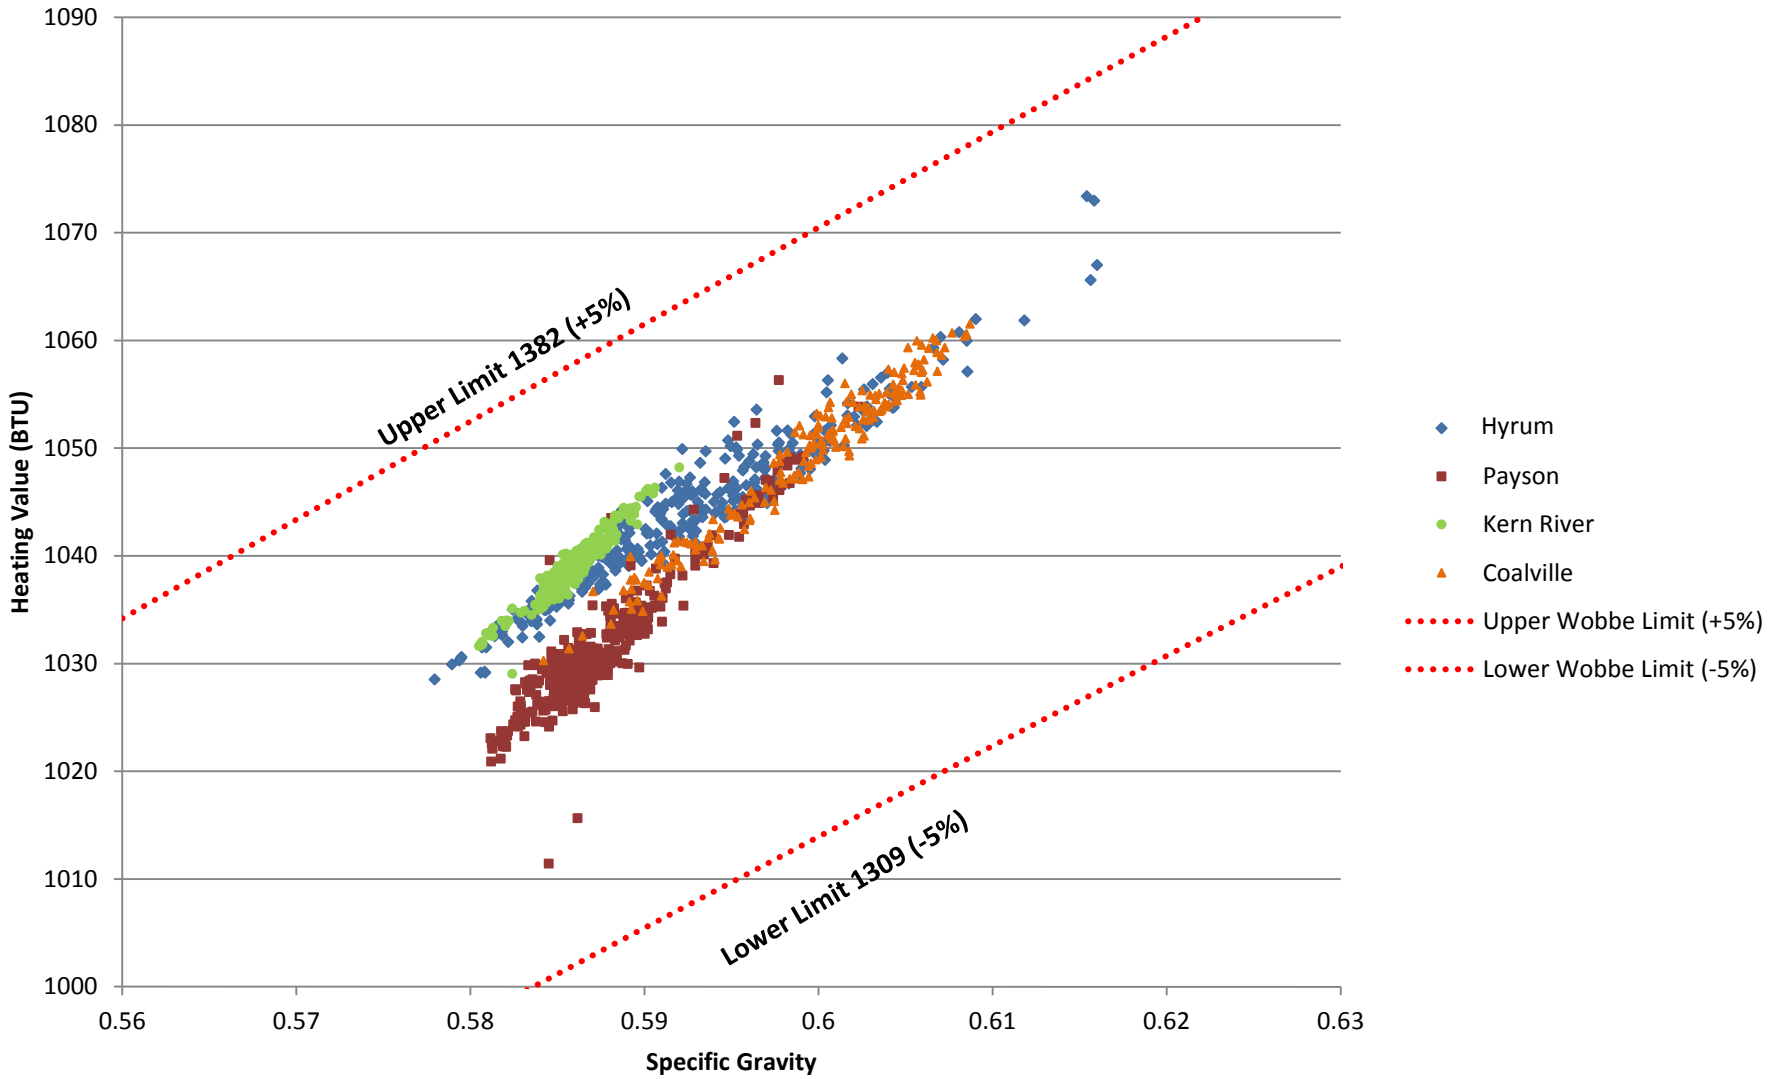

Exhibit 7.2

Wasatch Front (North) Interchangeability

2014 Daily Averages

Exhibit 7.3

Vernal Area (Eastern) Interchangeability

2014 Daily Averages

Exhibit 7.4 Western and Far Eastern (Utah) Interchangeability 2014 Daily Averages

Exhibit 7.5 Eastern Interchangeability (Wyoming) 2014 Daily Averages