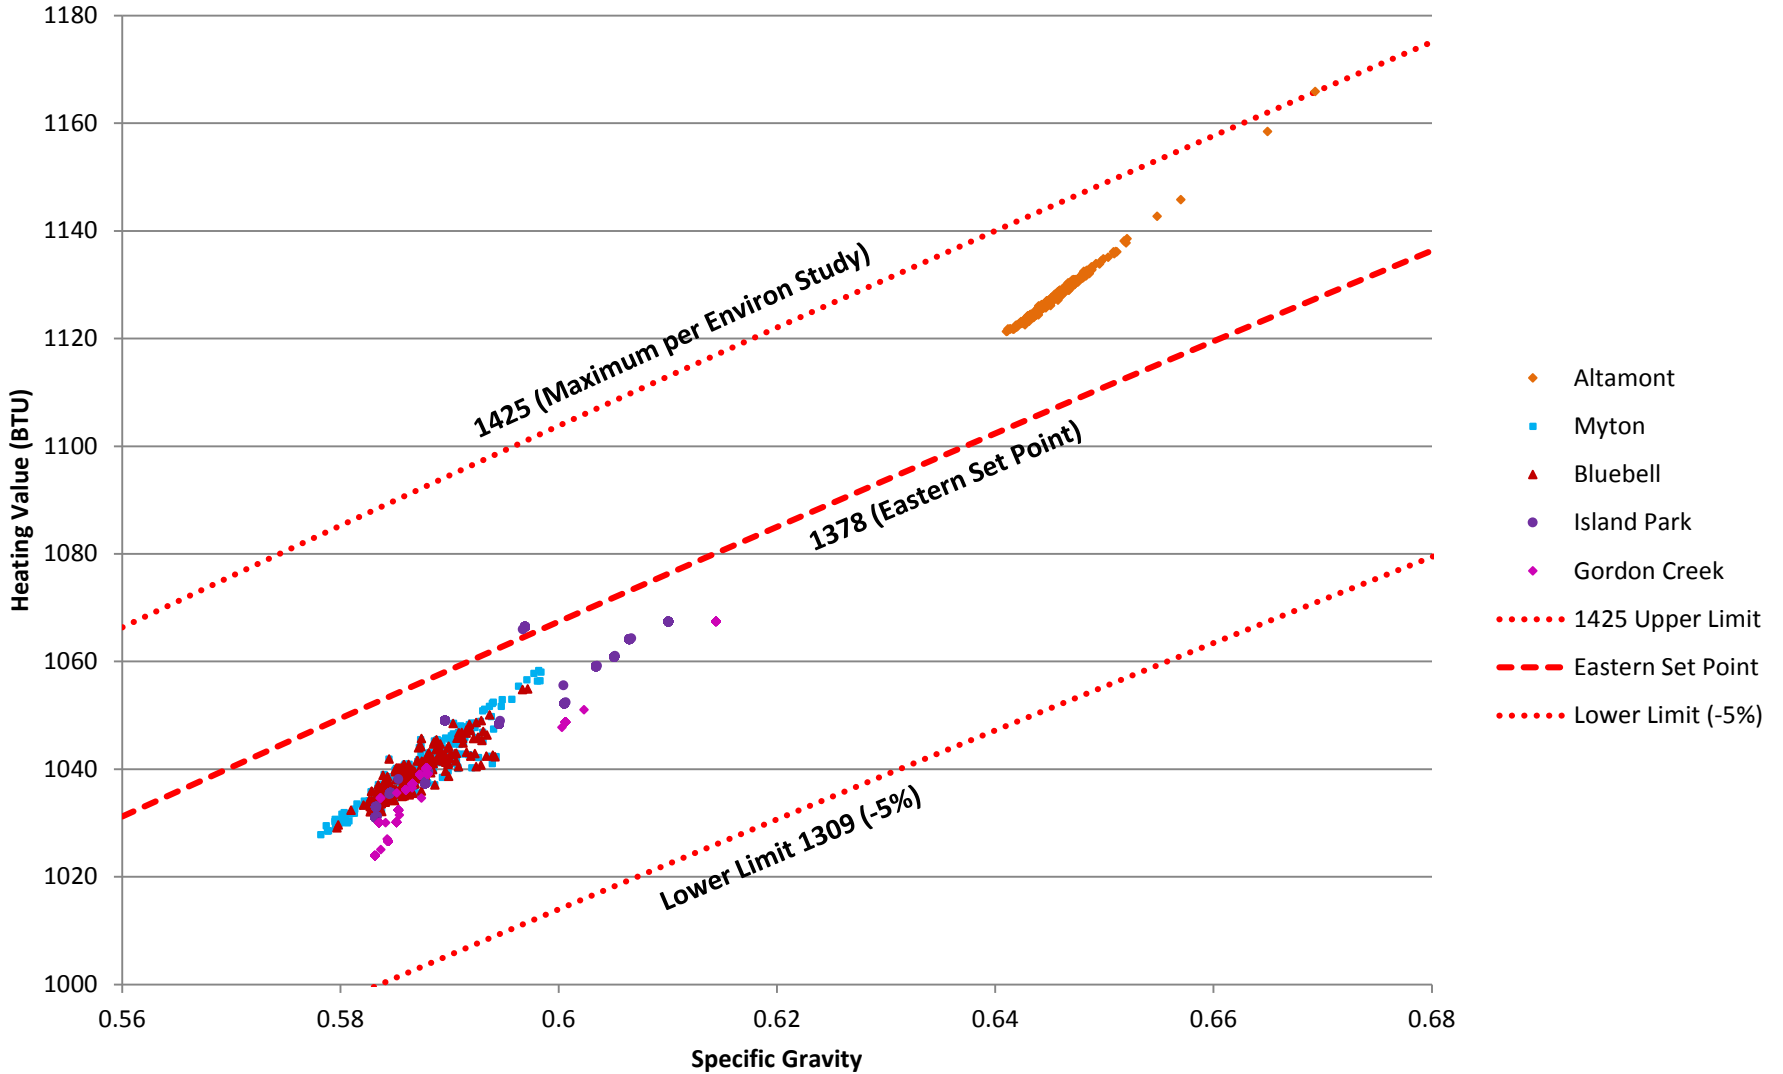

Exhibit 7.2

Wasatch Front (North) Interchangeability

2014 Daily Averages

Exhibit 7.3

Vernal Area (Eastern) Interchangeability

2014 Daily Averages

Exhibit 7.4 Western and Far Eastern (Utah) Interchangeability 2014 Daily Averages

Exhibit 7.5 Eastern Interchangeability (Wyoming) 2014 Daily Averages