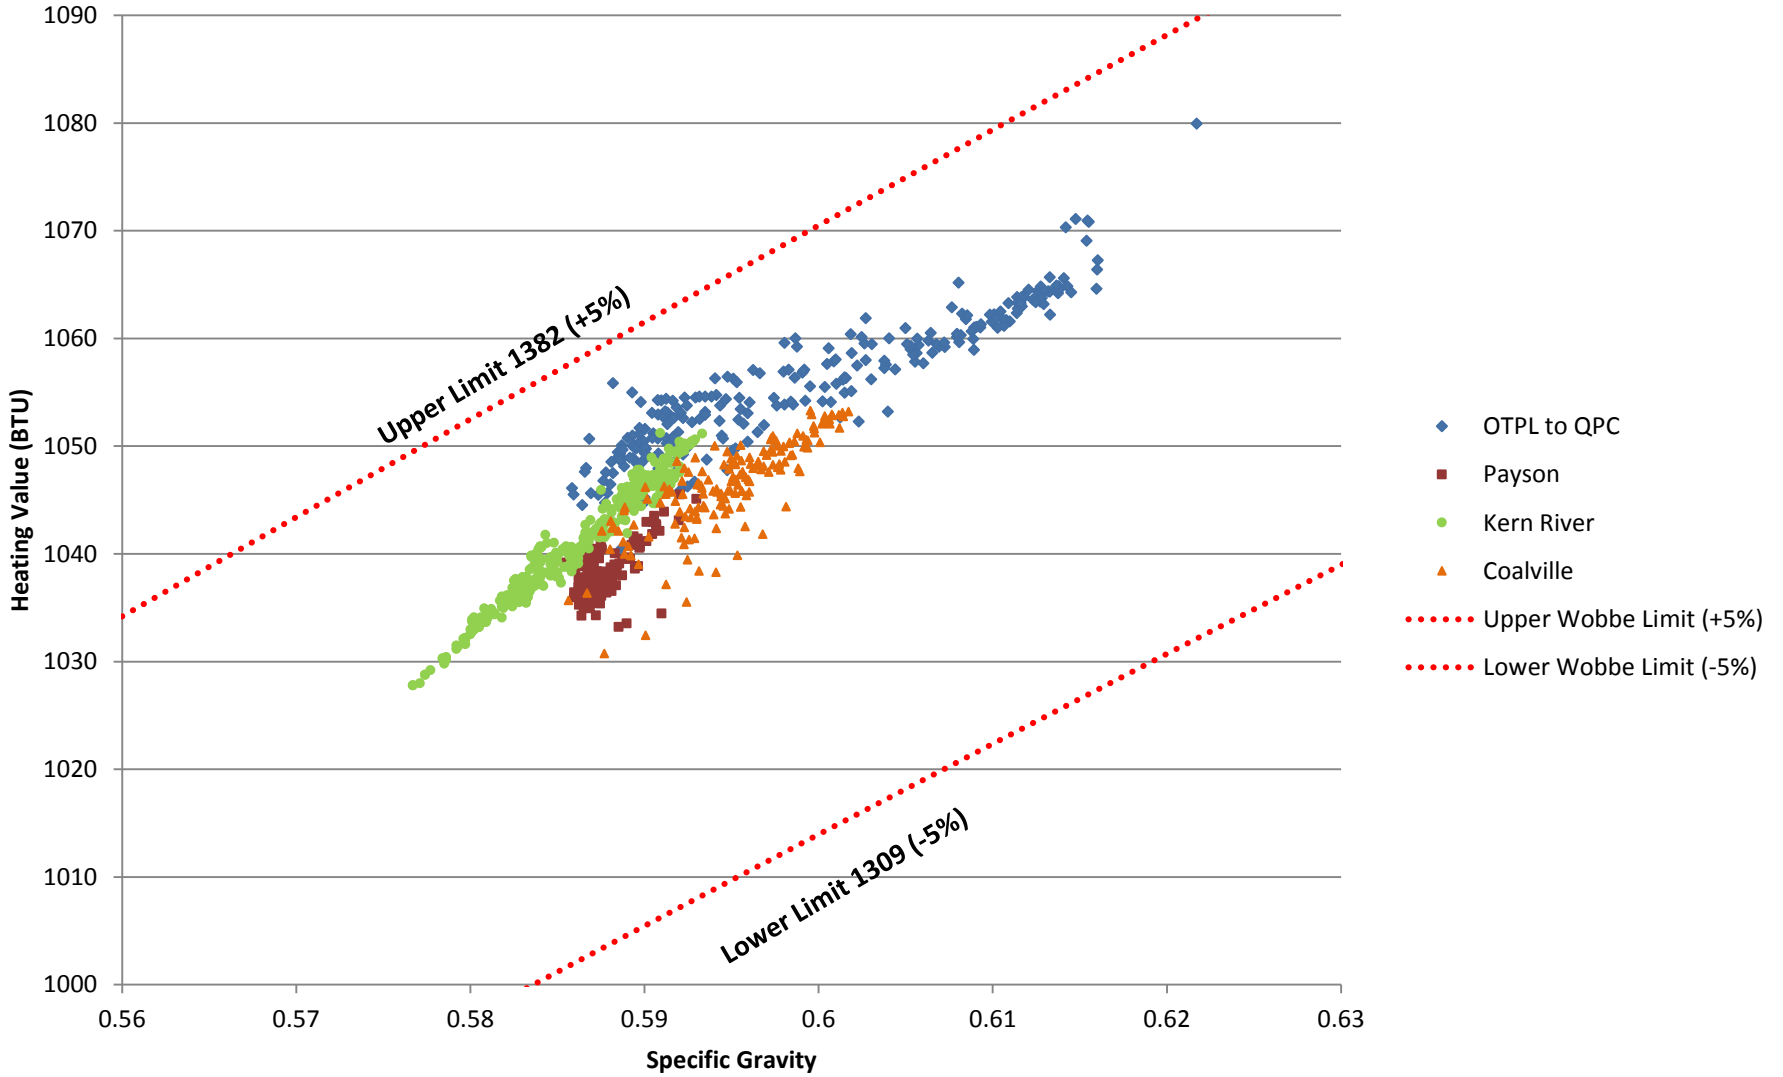

# Exhibit 7.2 Wasatch Front (North) Interchangeability 2016 Daily Averages

# Exhibit 7.3 Vernal Area (Eastern) Interchangeability 2016 Daily Averages