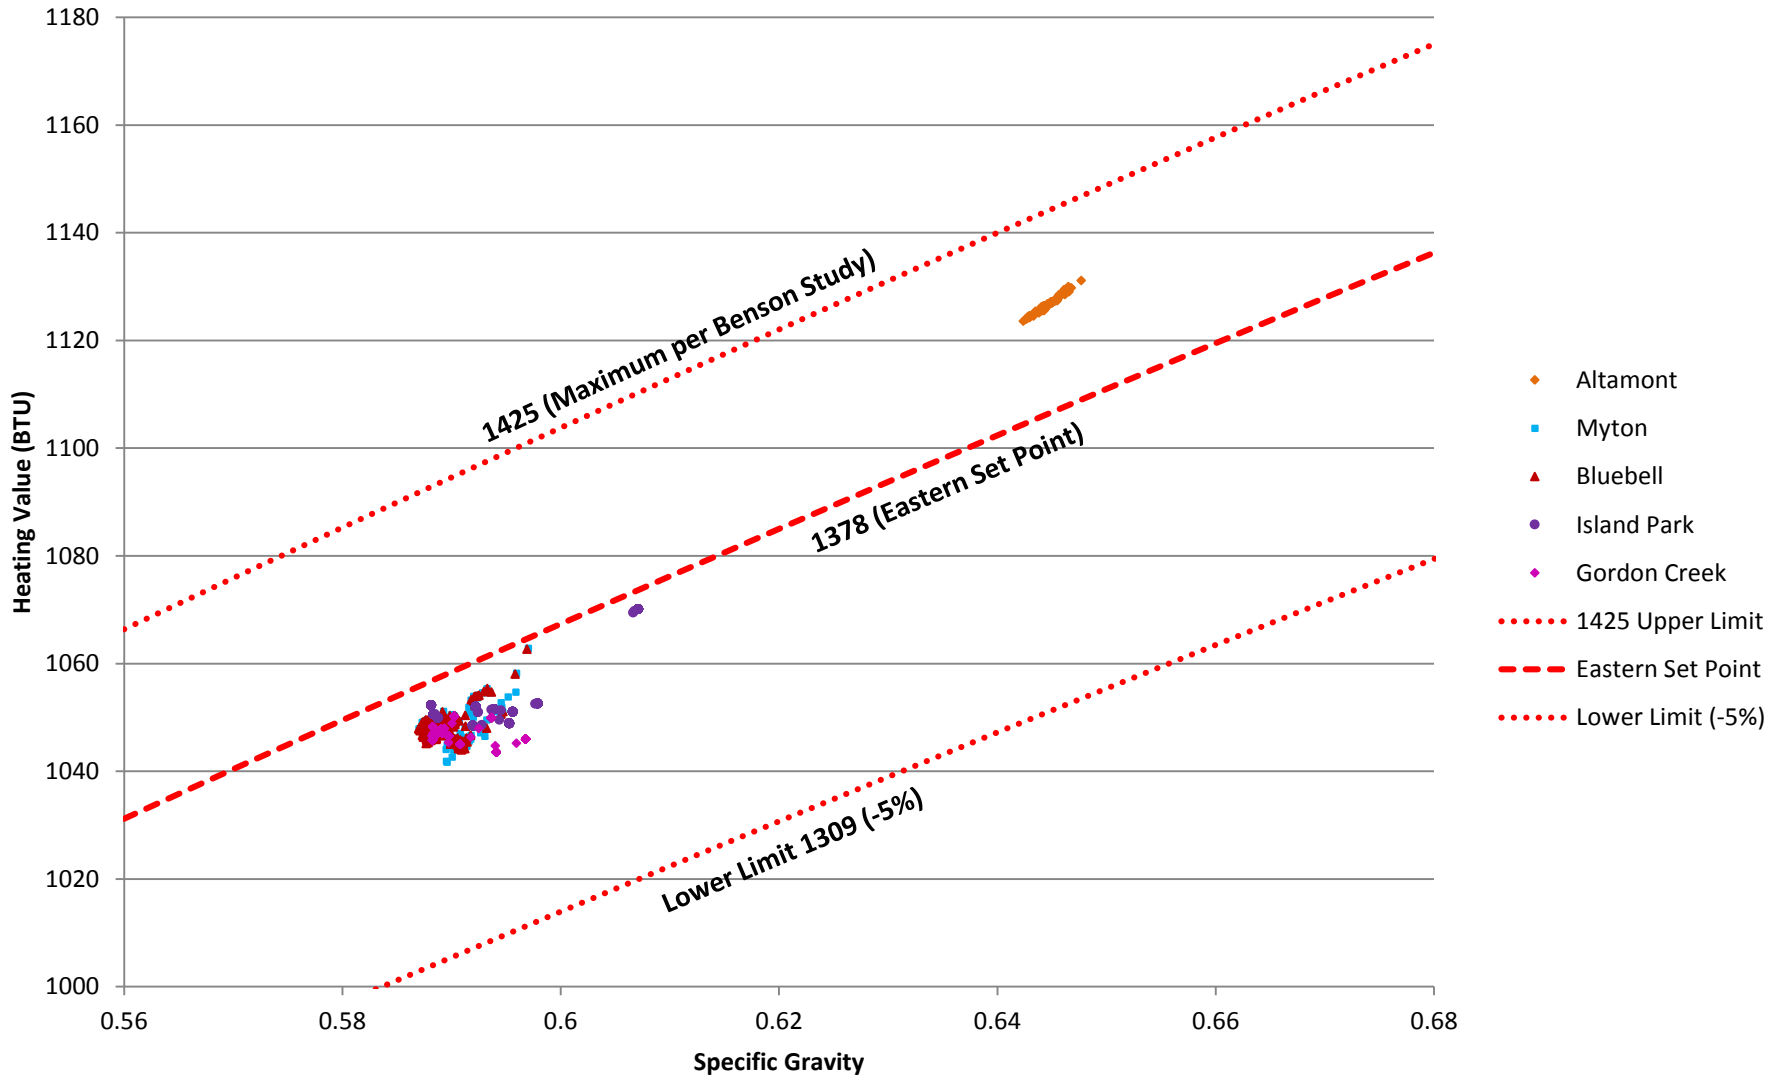

# Exhibit 7.2 Wasatch Front (North) Interchangeability 2016 Daily Averages

# Exhibit 7.3 Vernal Area (Eastern) Interchangeability 2016 Daily Averages

# Exhibit 7.4