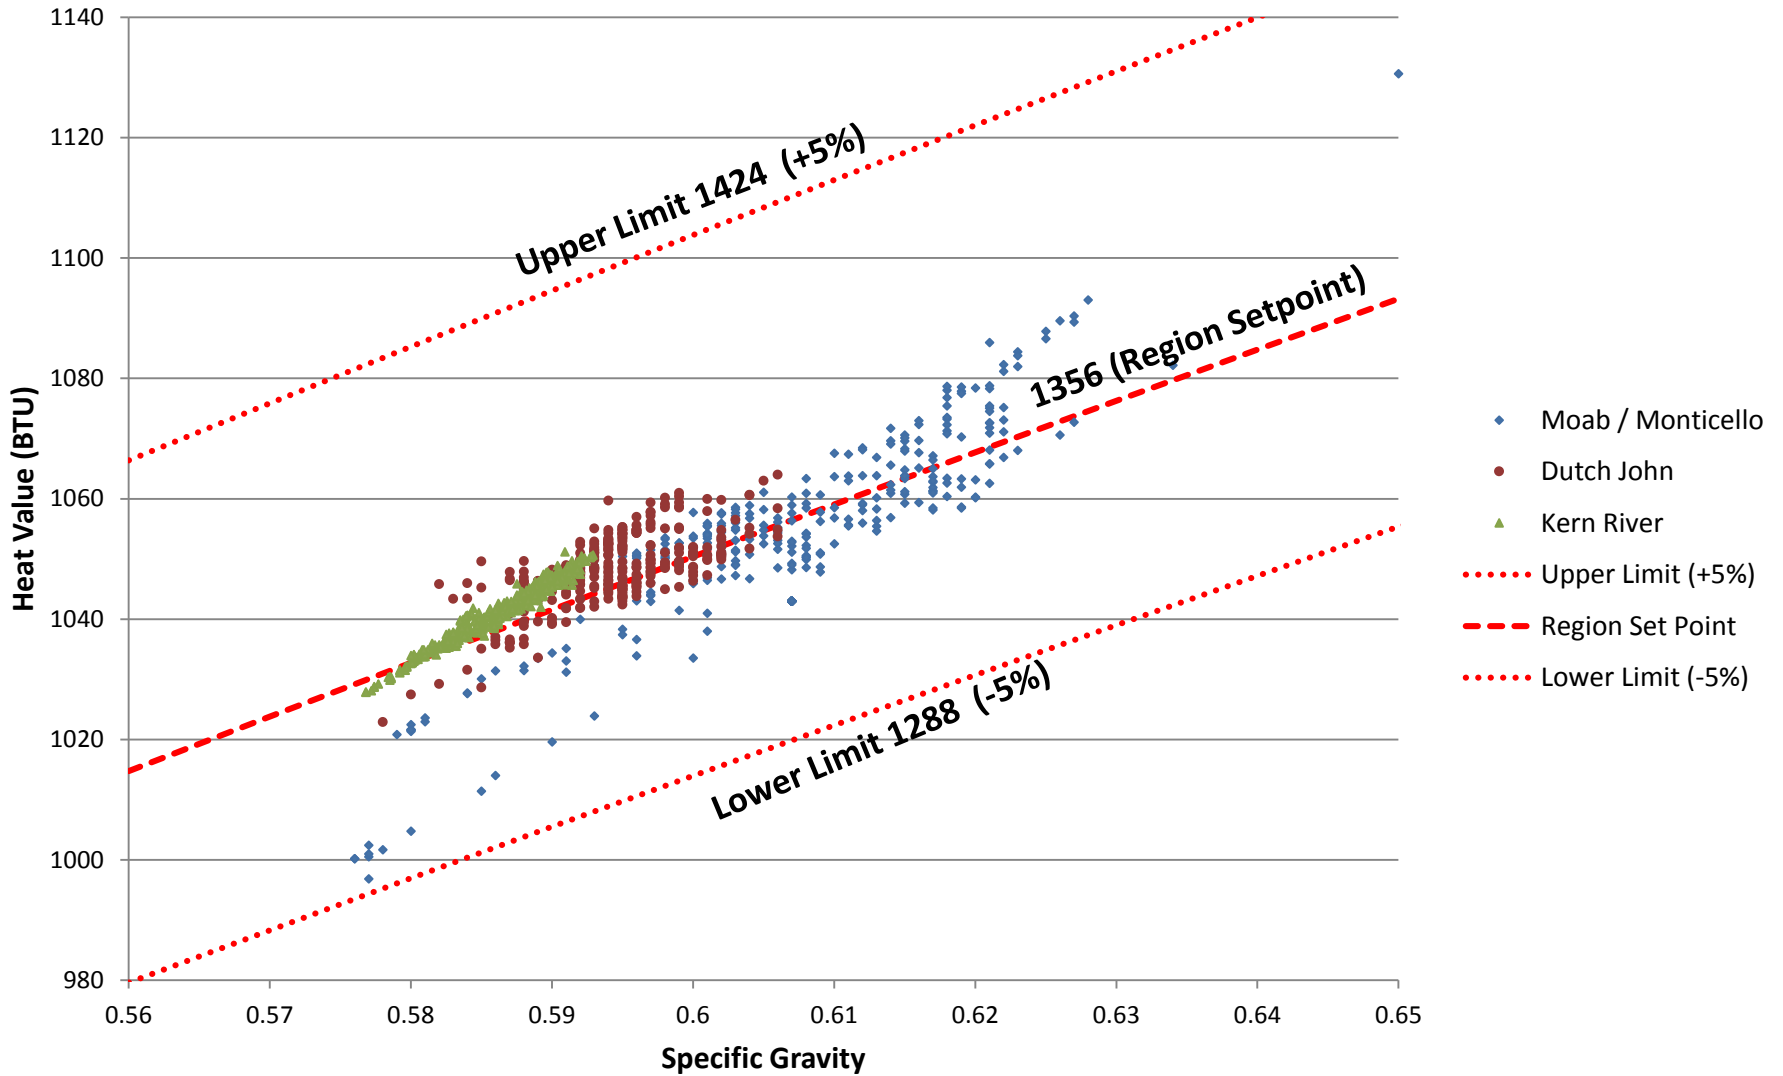

Exhibit 7.4

Western and Far Eastern (Utah) Interchangeability

2016 Daily Averages