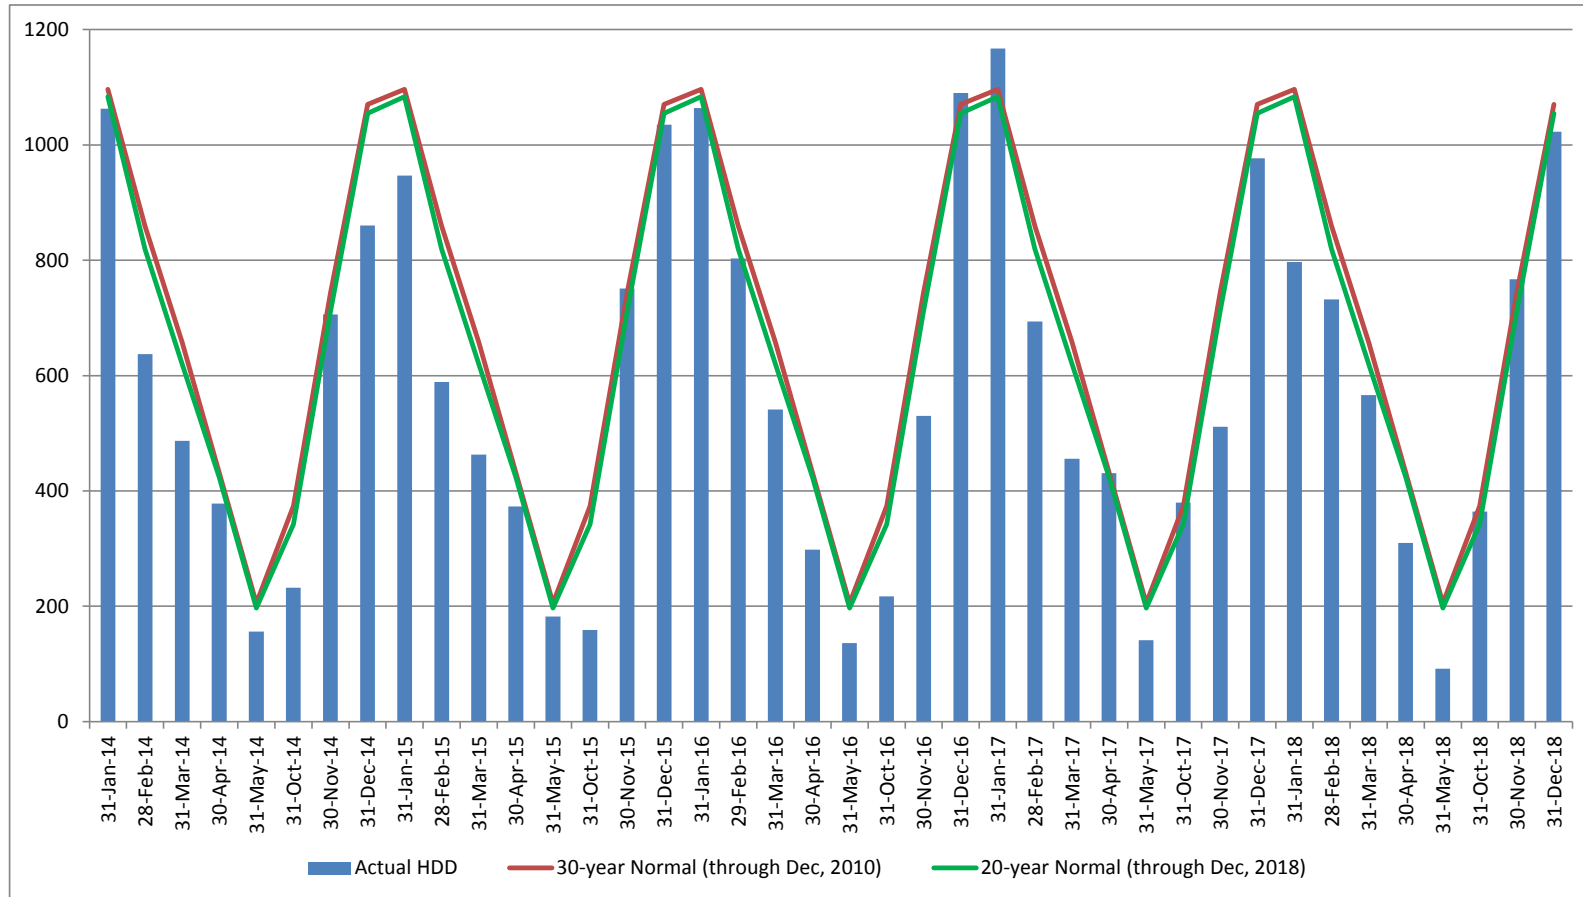

# Actual Heating Degree Days 2014 - 2018

Salt Lake Weather Zone

**Normalization with a 20-year normal HDD**

		(A)	(B)	(C)
		GS USAGE AT	GS USAGE AT	
		CURRENT 30-YEAR	NEW 20-YEAR	
YEAR	MONTH	NORMAL HDD	NORMAL HDD	DIFFERENCE
1	2018 JAN	21,070,725	20,936,250	-134,475
2	2018 FEB	19,036,560	18,459,274	-577,286
3	2018 MAR	13,799,530	13,564,789	-234,741
4	2018 APR	11,813,453	11,387,837	-425,617
5	2018 MAY	6,726,900	6,808,184	81,284
6	2018 JUN	4,337,810	4,232,231	-105,580
7	2018 JUL	2,412,530	2,280,388	-132,143
8	2018 AUG	2,125,536	2,105,850	-19,686
9	2018 SEP	2,637,057	2,397,051	-240,007
10	2018 OCT	3,867,753	3,663,528	-204,225
11	2018 NOV	8,593,368	8,180,551	-412,817
12	2018 DEC	14,375,796	14,156,761	-219,034
				<u>-2,624,326</u>