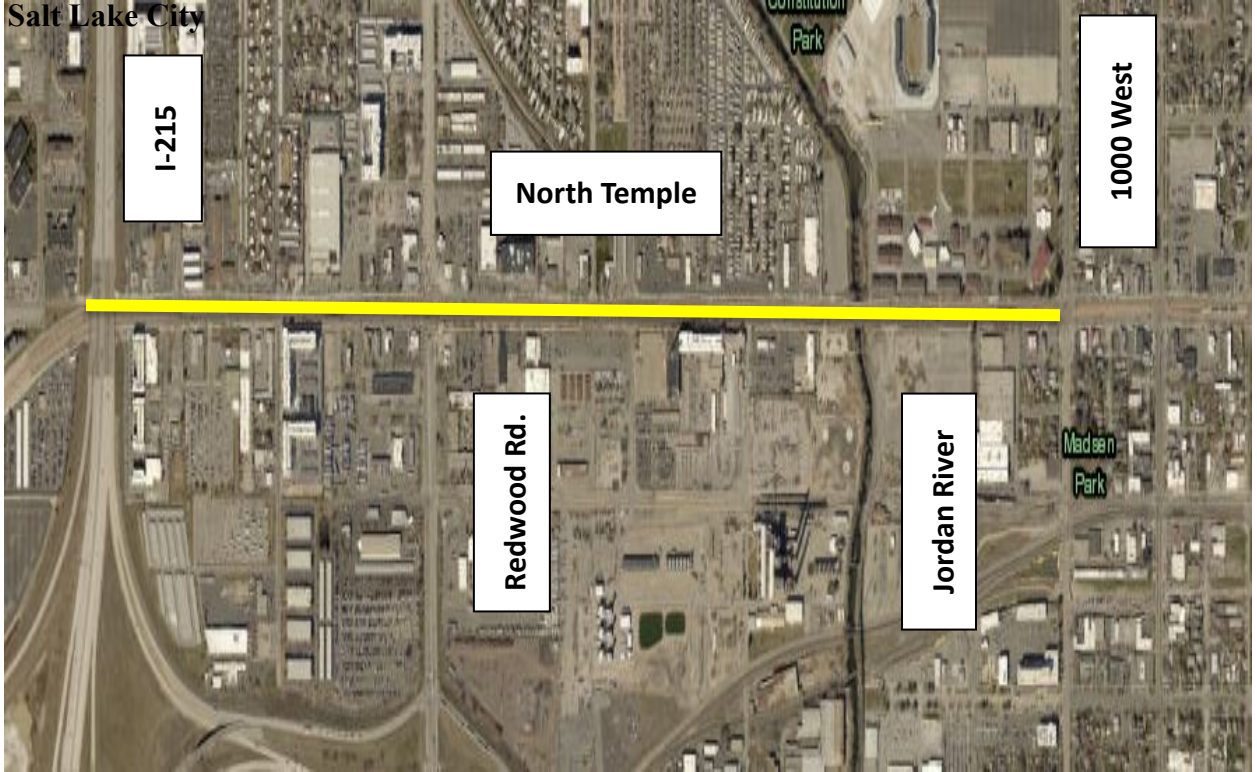

**FL43 PH2 (FL134) Replacement:  
Duchesne to Myton**

**FL13 Replacement:  
Magna to Salt Lake City**

**FL33 Replacement  
2200N North Temple to Center Street**

**FL12 Replacement  
Orange Street to North Temple**

**BL32 Replacement  
600N/700 N 1000W to 2200W**

**BL29 Replacement re-route  
400W from 800N to 400N  
Salt Lake City**

**BL28 Replacement**  
**North Temple from 2200 West to 1000 West**  
Salt Lake City

**BL7**  
**200 South 1000 East to 400 West**  
**Salt Lake City**