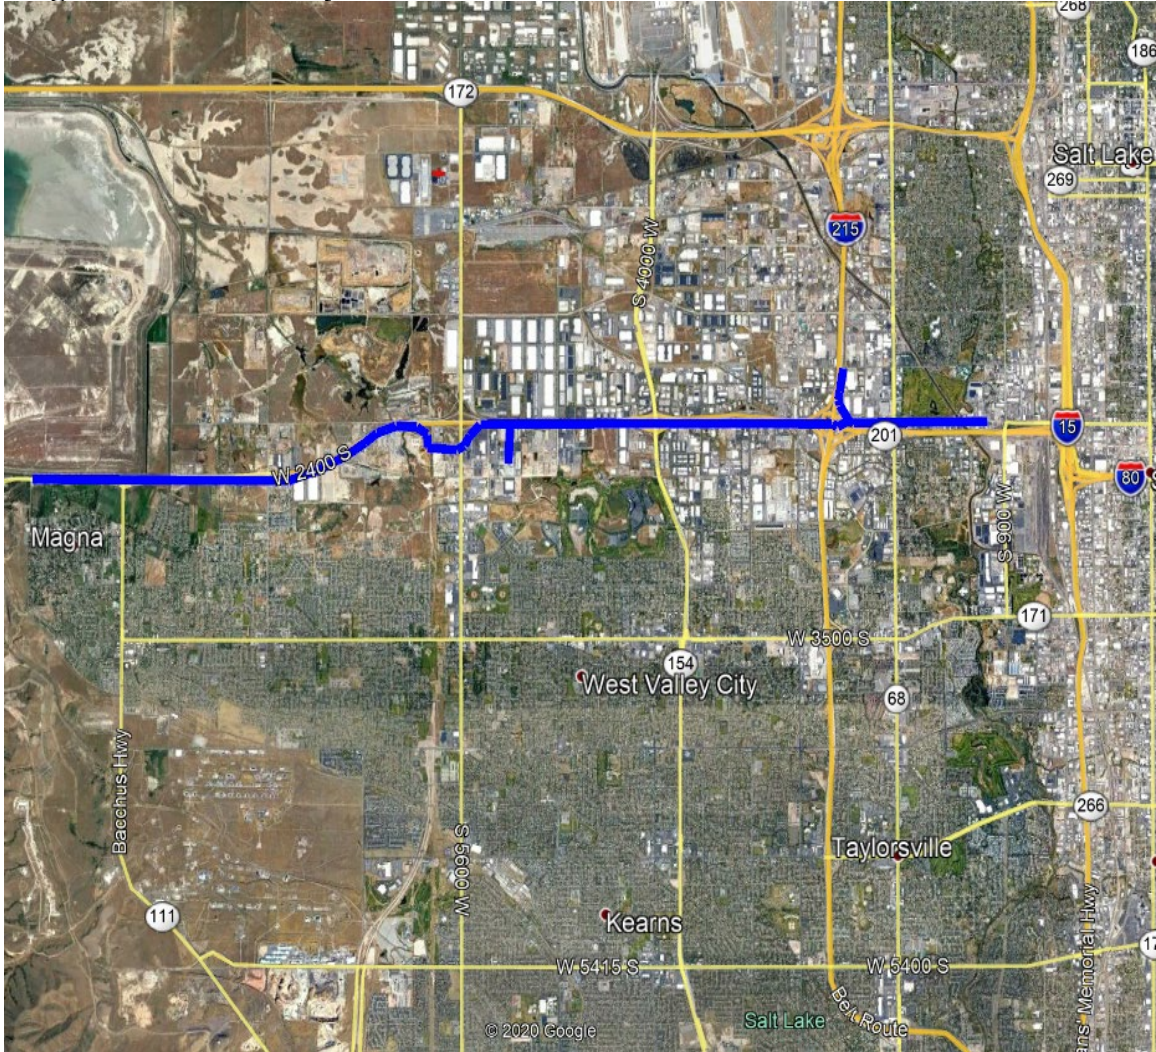

**FL43 PH2 (FL134) Replacement:  
Duchesne to Myton**

**FL13 Replacement:  
Magna to Salt Lake City**

**FL33 Replacement  
2200N North Temple to Center Street**

**FL12 Replacement  
Orange Street to North Temple**

**BL32 Replacement  
600N/700 N 1000W to 2200W**

**BL29 Replacement re-route  
400W from 800N to 400N  
Salt Lake City**

**BL28 Replacement**  
**North Temple from 2200 West to 1000 West**  
Salt Lake City

**BL7**  
**200 South 1000 East to 400 West**  
**Salt Lake City**