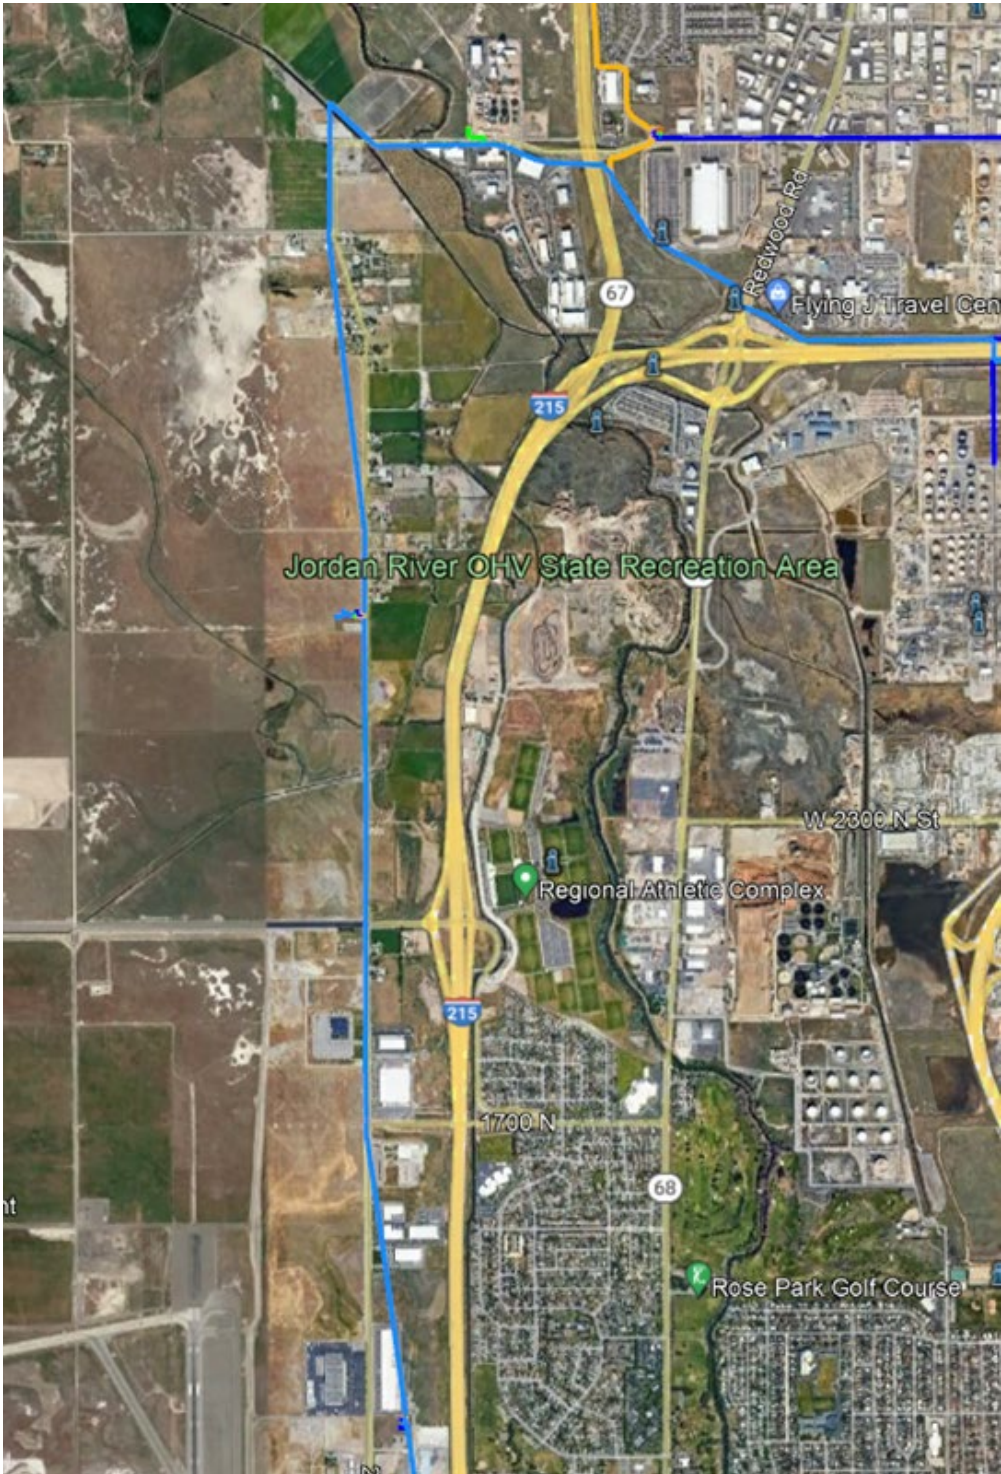

**FL43 PH2 (FL134) Replacement:
Duchesne to Myton**

**FL127 Replacement
I-15 and 2200 N to 1800 N Farr West**

**FL143 (FL33/FL21-10) Replacement
I-215 and 700 N to Center Street NSL**

**FL34 Replacement
1300 W from 6200 S to 114000 S West Jordan**

**FL145 (FL21-13) Replacement
500 S from Redwood to I-15 Woods Cross**

BL32 Replacement
600N/700 N 1000W to 2200W

BL28 Replacement
North Temple from 2200 West to 1000 West
Salt Lake City

BL7
200 South 200 East to 400 West
Salt Lake City