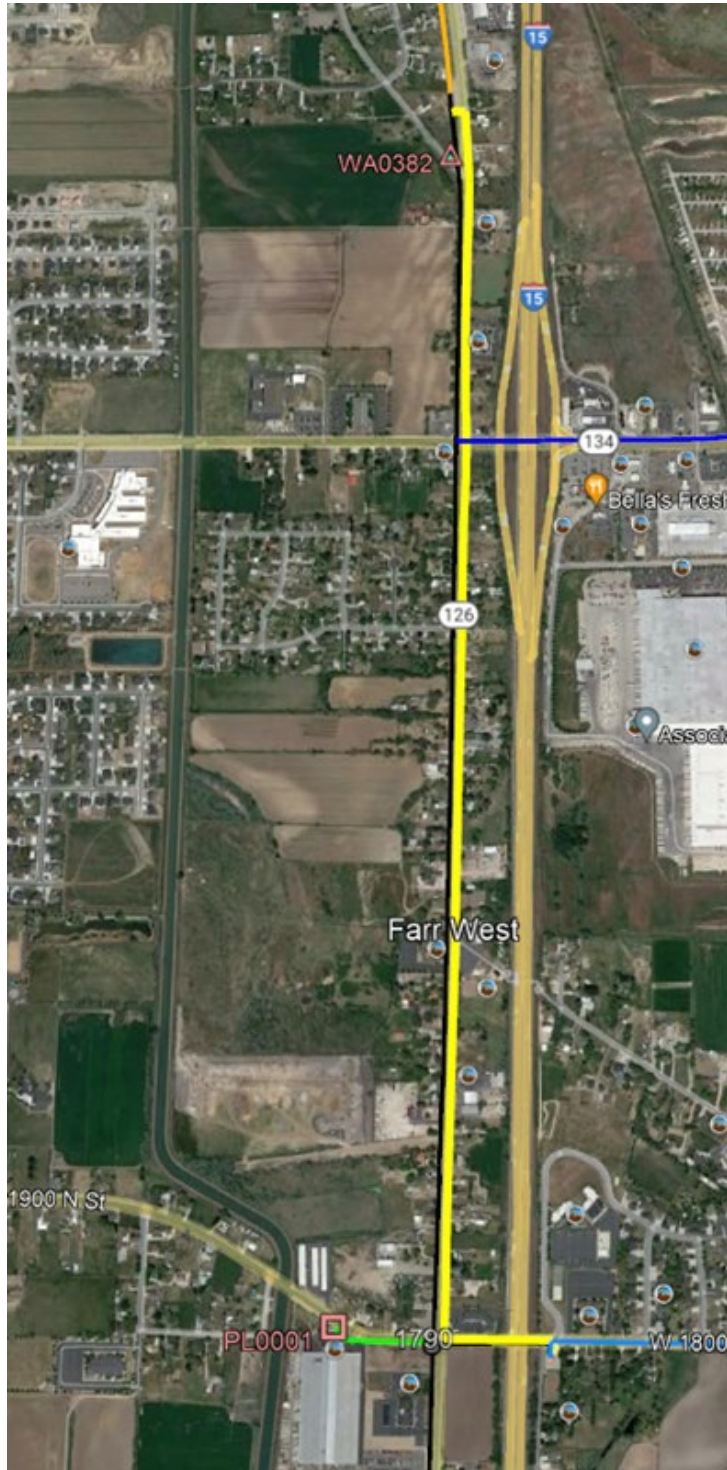

**FL43 PH2 (FL134) Replacement:
Duchesne to Myton**

**FL127 Replacement
I-15 and 2200 N to 1800 N Farr West**

**FL143 (FL33/FL21-10) Replacement
I-215 and 700 N to Center Street NSL**

**FL34 Replacement
1300 W from 6200 S to 114000 S West Jordan**

**FL145 (FL21-13) Replacement
500 S from Redwood to I-15 Woods Cross**

BL32 Replacement
600N/700 N 1000W to 2200W

BL28 Replacement
North Temple from 2200 West to 1000 West
Salt Lake City

BL7
200 South 200 East to 400 West
Salt Lake City