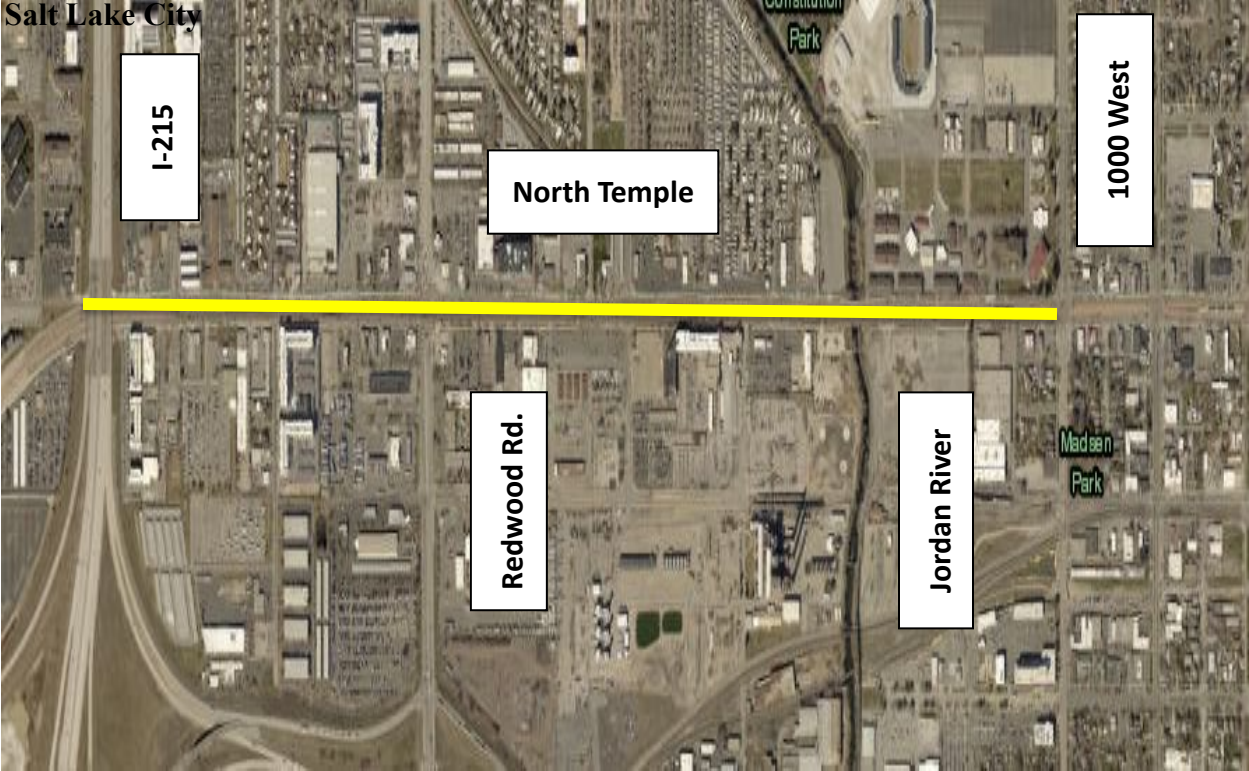

**FL43 PH2 (FL134) Replacement:
Duchesne to Myton**

**FL127 Replacement
I-15 and 2200 N to 1800 N Farr West**

**FL143 (FL33/FL21-10) Replacement
I-215 and 700 N to Center Street NSL**

**FL34 Replacement
1300 W from 6200 S to 114000 S West Jordan**

**FL145 (FL21-13) Replacement
500 S from Redwood to I-15 Woods Cross**

BL32 Replacement
600N/700 N 1000W to 2200W

BL28 Replacement
North Temple from 2200 West to 1000 West
Salt Lake City

BL7
200 South 200 East to 400 West
Salt Lake City