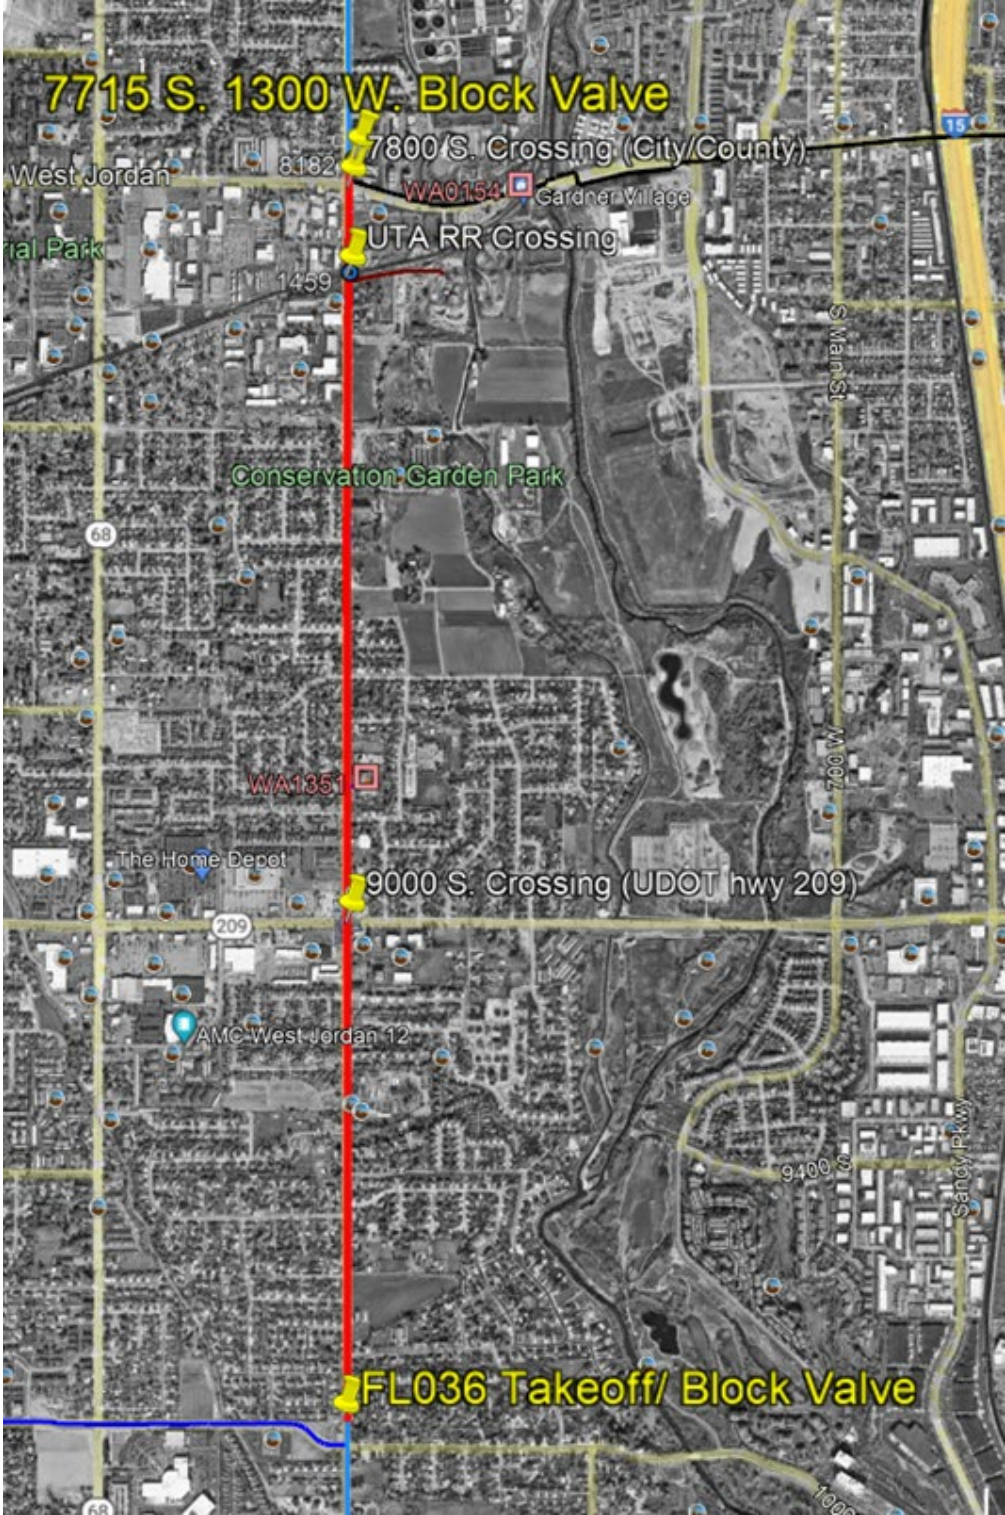

**FL43 PH2 (FL134) Replacement:
Duchesne to Myton**

**FL127 Replacement
I-15 and 2200 N to 1800 N Farr West**

**FL143 (FL33/FL21-10) Replacement
I-215 and 700 N to Center Street NSL**

**FL34 Replacement
1300 W from 6200 S to 114000 S West Jordan**

**FL145 (FL21-13) Replacement
500 S from Redwood to I-15 Woods Cross**

BL32 Replacement
600N/700 N 1000W to 2200W

BL28 Replacement
North Temple from 2200 West to 1000 West
Salt Lake City

BL7
200 South 200 East to 400 West
Salt Lake City