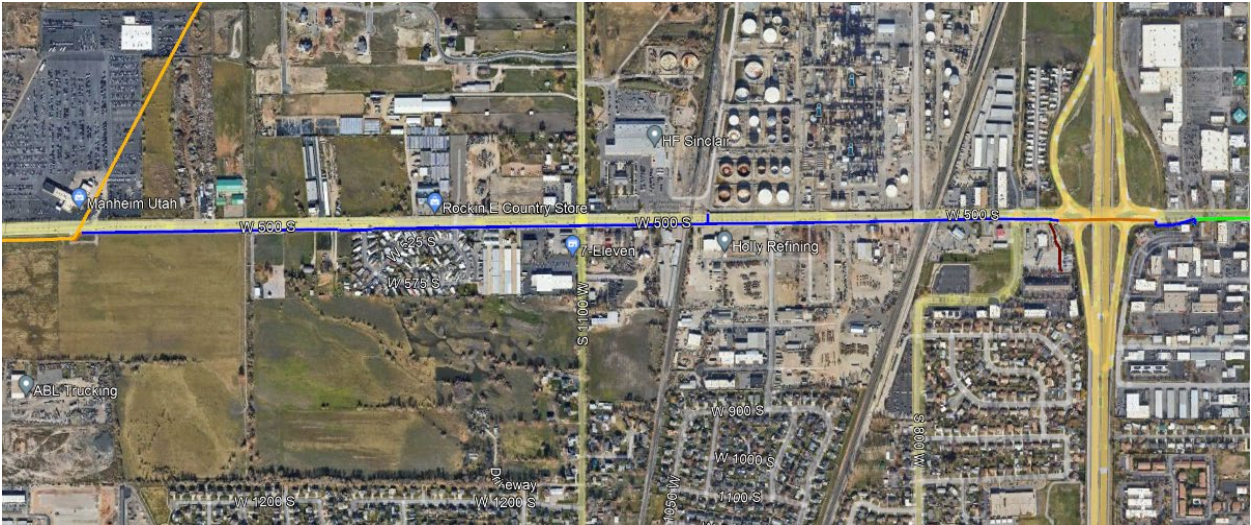

**FL43 PH2 (FL134) Replacement:
Duchesne to Myton**

**FL127 Replacement
I-15 and 2200 N to 1800 N Farr West**

**FL143 (FL33/FL21-10) Replacement
I-215 and 700 N to Center Street NSL**

**FL34 Replacement
1300 W from 6200 S to 114000 S West Jordan**

**FL145 (FL21-13) Replacement
500 S from Redwood to I-15 Woods Cross**

BL32 Replacement
600N/700 N 1000W to 2200W

BL28 Replacement
North Temple from 2200 West to 1000 West
Salt Lake City

BL7
200 South 200 East to 400 West
Salt Lake City