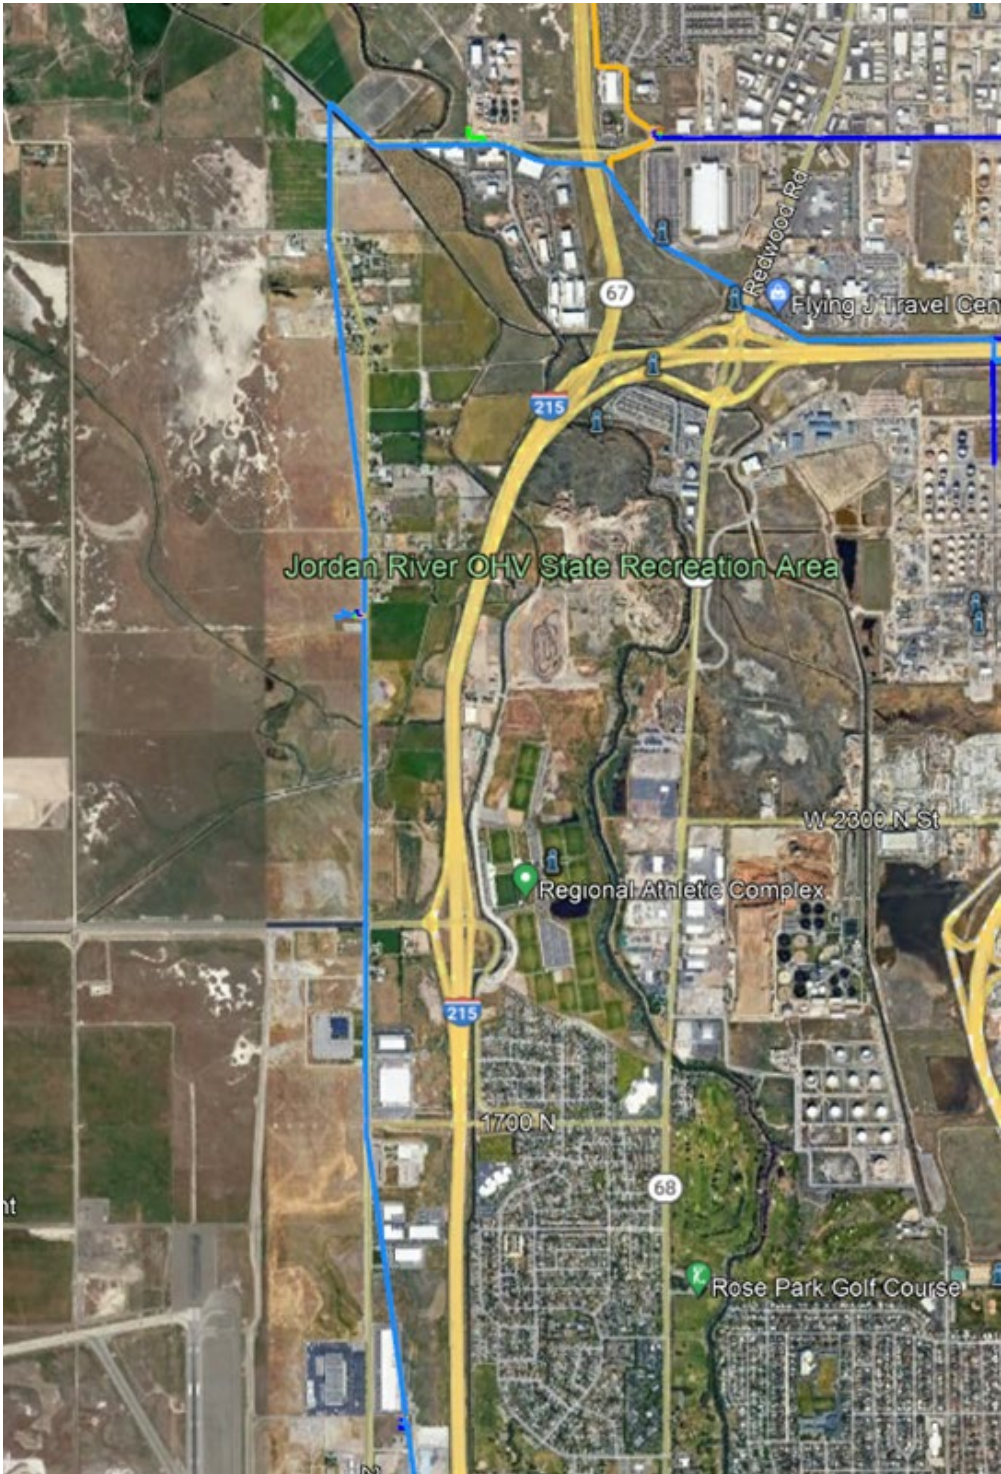

**FL22 (FL127) Replacement  
I-15 and 2200 N to 1800 N Farr West**

**FL33/FL21-10 (FL143) Replacement  
I-215 and 700 N to Center Street NSL**

**FL43 PH2 (FL134) Replacement:  
Duchesne to Myton**

**FL26 Replacement  
2600 N to 2100 N Lehi**

**FL34 Replacement  
1300 W from 3300 S to Utah County**

**FL23-2 (FL150)**  
**300 N from Hwy 89 to 400 W, Hyrum**

**FL21-50 (FL122) Replacement  
East side of I-15 south of county line**

**FL21-19 (FL148) Replacement  
Center Street from Legacy Hwy to I-15, North Salt Lake**

**BL32 Replacement  
600N/700 N 1000W to 2200W**

**BL28 Replacement**  
**North Temple from 2200 West to 1000 West**  
**Salt Lake City**

**BL7 PH 2**  
**200 South 200 East to 400 West**  
**Salt Lake City**

**BL7 PH 3- South Temple Retirement**  
**South Temple 1000 East to 200 West**  
**Salt Lake City**

**BL22**  
**Sunny Side Avenue 1000 East to 2100 East**  
**Salt Lake City**

**BL25**  
**South Campus Drive- 1700 East to Red Butte Canyon Road**  
**Salt Lake City**