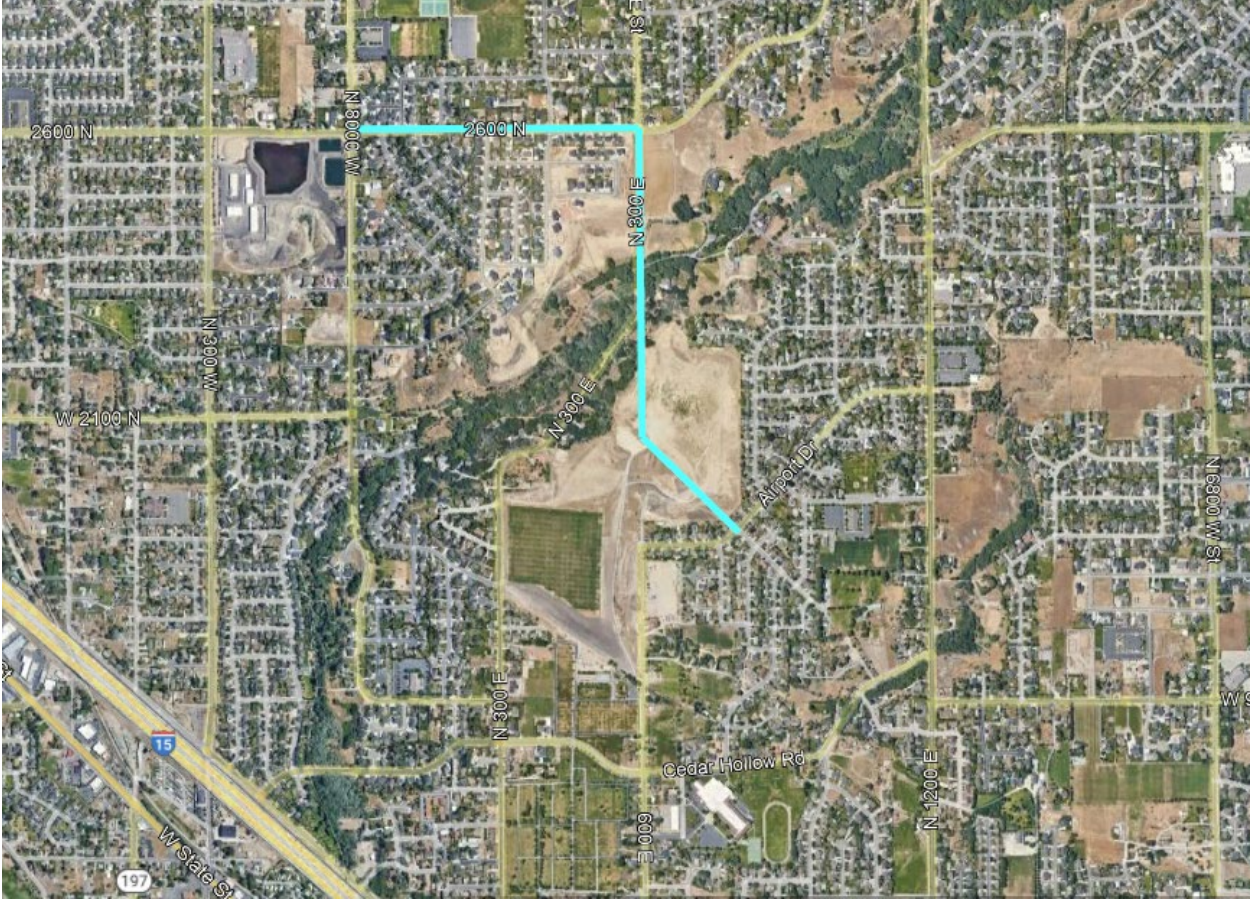

**FL22 (FL127) Replacement  
I-15 and 2200 N to 1800 N Farr West**

**FL33/FL21-10 (FL143) Replacement  
I-215 and 700 N to Center Street NSL**

**FL43 PH2 (FL134) Replacement:  
Duchesne to Myton**

**FL26 Replacement  
2600 N to 2100 N Lehi**

**FL34 Replacement  
1300 W from 3300 S to Utah County**

**FL23-2 (FL150)**  
**300 N from Hwy 89 to 400 W, Hyrum**

**FL21-50 (FL122) Replacement  
East side of I-15 south of county line**

**FL21-19 (FL148) Replacement  
Center Street from Legacy Hwy to I-15, North Salt Lake**

**BL32 Replacement  
600N/700 N 1000W to 2200W**

**BL28 Replacement**  
**North Temple from 2200 West to 1000 West**  
**Salt Lake City**

**BL7 PH 2**  
**200 South 200 East to 400 West**  
**Salt Lake City**

**BL7 PH 3- South Temple Retirement**  
**South Temple 1000 East to 200 West**  
**Salt Lake City**

**BL22**  
**Sunny Side Avenue 1000 East to 2100 East**  
**Salt Lake City**

**BL25**  
**South Campus Drive- 1700 East to Red Butte Canyon Road**  
**Salt Lake City**