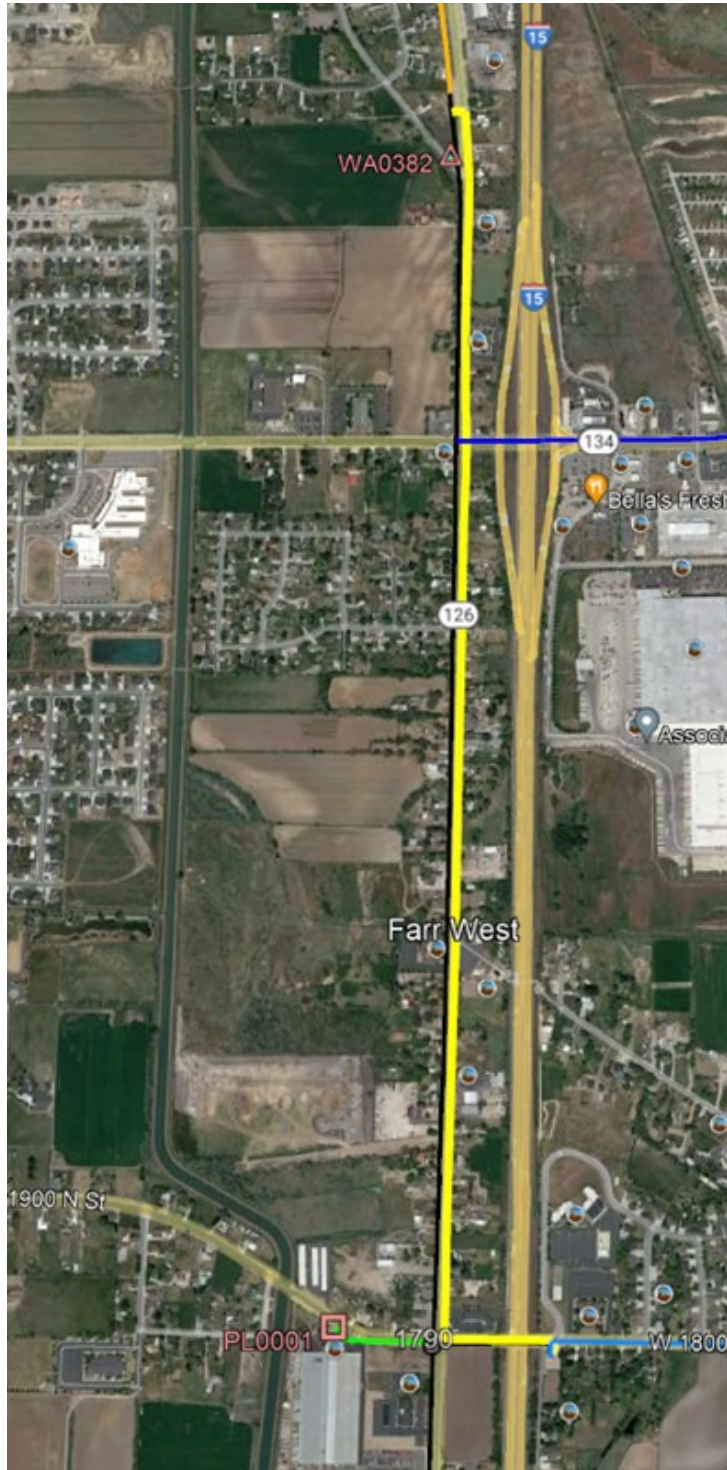

**FL22 (FL127) Replacement  
I-15 and 2200 N to 1800 N Farr West**

**FL33/FL21-10 (FL143) Replacement  
I-215 and 700 N to Center Street NSL**

**FL43 PH2 (FL134) Replacement:  
Duchesne to Myton**

**FL26 Replacement  
2600 N to 2100 N Lehi**

**FL34 Replacement  
1300 W from 3300 S to Utah County**

**FL23-2 (FL150)**  
**300 N from Hwy 89 to 400 W, Hyrum**

**FL21-50 (FL122) Replacement  
East side of I-15 south of county line**

**FL21-19 (FL148) Replacement  
Center Street from Legacy Hwy to I-15, North Salt Lake**

**BL32 Replacement  
600N/700 N 1000W to 2200W**

**BL28 Replacement**  
**North Temple from 2200 West to 1000 West**  
**Salt Lake City**

**BL7 PH 2**  
**200 South 200 East to 400 West**  
**Salt Lake City**

**BL7 PH 3- South Temple Retirement**  
**South Temple 1000 East to 200 West**  
**Salt Lake City**

**BL22**  
**Sunny Side Avenue 1000 East to 2100 East**  
**Salt Lake City**

**BL25**  
**South Campus Drive- 1700 East to Red Butte Canyon Road**  
**Salt Lake City**