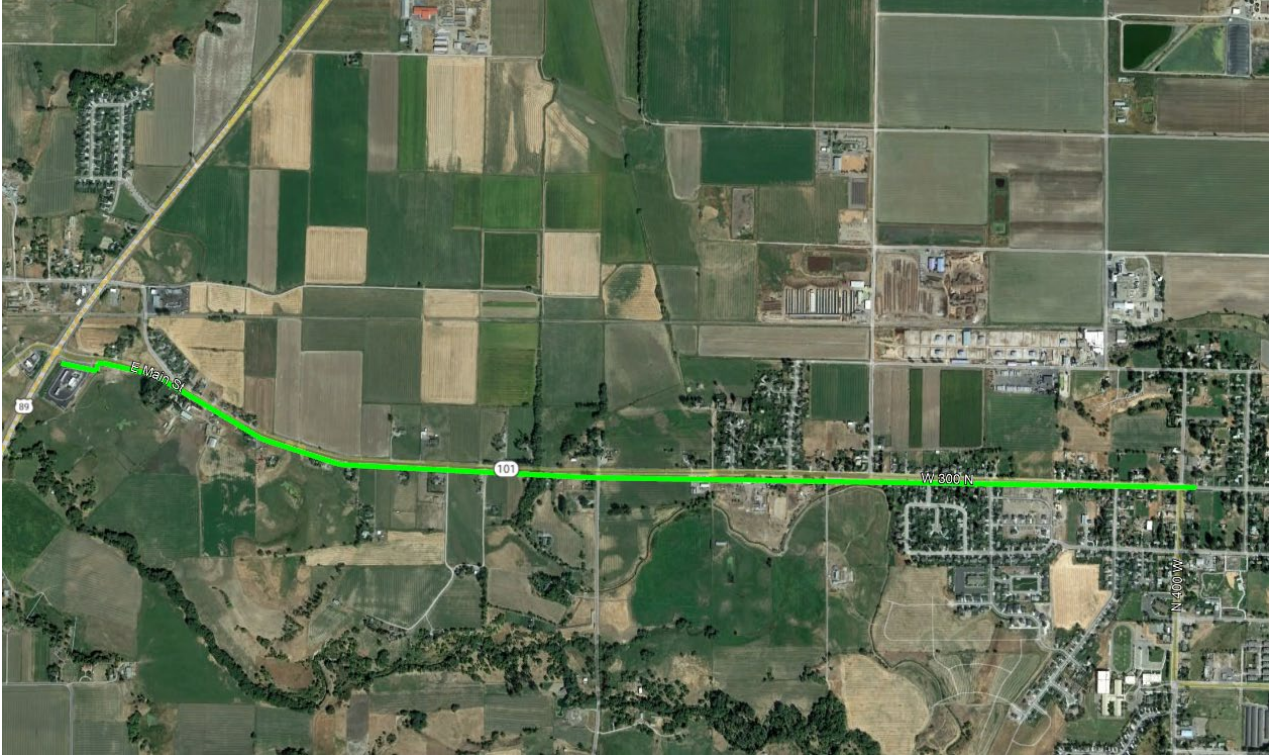

**FL22 (FL127) Replacement  
I-15 and 2200 N to 1800 N Farr West**

**FL33/FL21-10 (FL143) Replacement  
I-215 and 700 N to Center Street NSL**

**FL43 PH2 (FL134) Replacement:  
Duchesne to Myton**

**FL26 Replacement  
2600 N to 2100 N Lehi**

**FL34 Replacement  
1300 W from 3300 S to Utah County**

**FL23-2 (FL150)**  
**300 N from Hwy 89 to 400 W, Hyrum**

**FL21-50 (FL122) Replacement  
East side of I-15 south of county line**

**FL21-19 (FL148) Replacement  
Center Street from Legacy Hwy to I-15, North Salt Lake**

**BL32 Replacement  
600N/700 N 1000W to 2200W**

**BL28 Replacement**  
**North Temple from 2200 West to 1000 West**  
**Salt Lake City**

**BL7 PH 2**  
**200 South 200 East to 400 West**  
**Salt Lake City**

**BL7 PH 3- South Temple Retirement**  
**South Temple 1000 East to 200 West**  
**Salt Lake City**

**BL22**  
**Sunny Side Avenue 1000 East to 2100 East**  
**Salt Lake City**

**BL25**  
**South Campus Drive- 1700 East to Red Butte Canyon Road**  
**Salt Lake City**