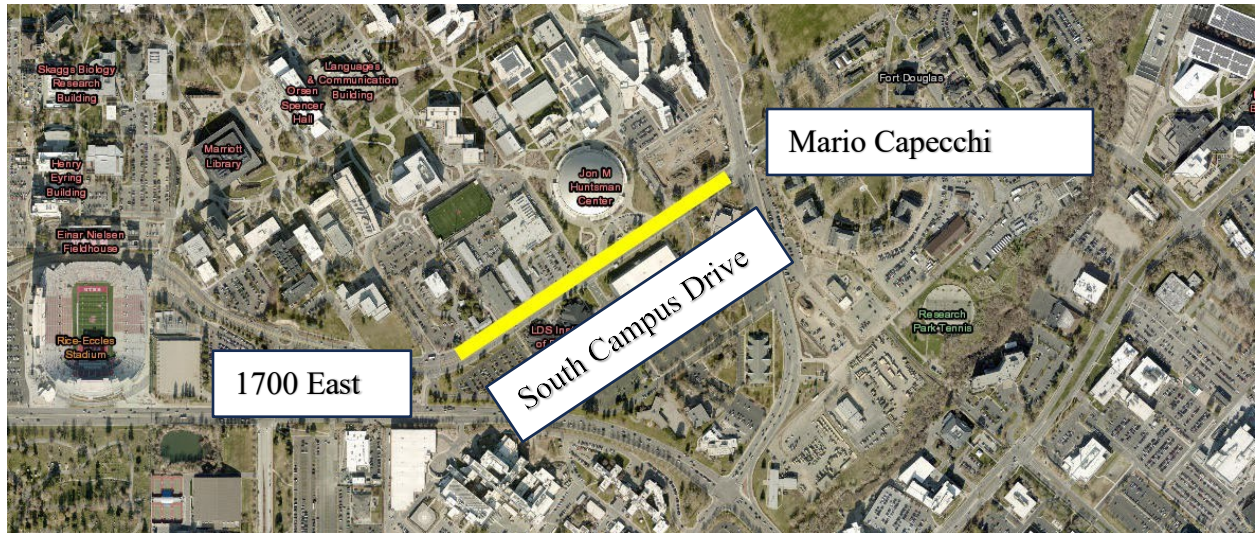

# FL26 Replacement SR92 to 2100 N Lehi

**FL34 Replacement  
1300 W from 3300 S to Utah County**

**FL23-2 (FL150)**  
**300 N from Hwy 89 to 400 W, Hyrum**

**FL148 (FL21-19) Replacement  
Center Street from Legacy Hwy to I-15, North Salt Lake**

**FL13 Replacement:  
Magna to Salt Lake City**

**BL25 Replacement  
South Campus Drive from 1700 East to Mario Capecchi Drive  
Salt Lake City/University of Utah Campus**

**BL27 Replacement**  
**North Temple from 1000 West to 900 West**  
**900 West from North Temple to 100 South**  
**100 South from 900 West to 700 West**  
**Salt Lake City**

**BL22 Valve Replacement  
Sunnyside Avenue from 1850 East to 2165 East  
Salt Lake City**