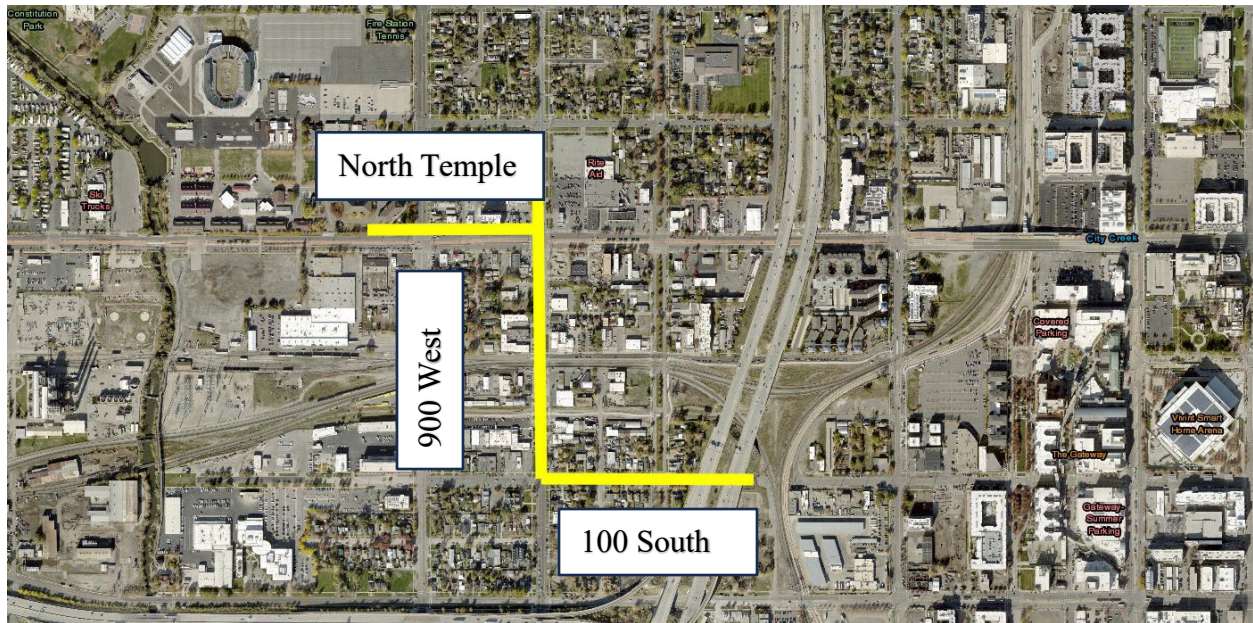

# FL26 Replacement SR92 to 2100 N Lehi

**FL34 Replacement  
1300 W from 3300 S to Utah County**

**FL23-2 (FL150)**  
**300 N from Hwy 89 to 400 W, Hyrum**

**FL148 (FL21-19) Replacement  
Center Street from Legacy Hwy to I-15, North Salt Lake**

**FL13 Replacement:  
Magna to Salt Lake City**

**BL25 Replacement  
South Campus Drive from 1700 East to Mario Capecchi Drive  
Salt Lake City/University of Utah Campus**

**BL27 Replacement**  
**North Temple from 1000 West to 900 West**  
**900 West from North Temple to 100 South**  
**100 South from 900 West to 700 West**  
**Salt Lake City**

**BL22 Valve Replacement  
Sunnyside Avenue from 1850 East to 2165 East  
Salt Lake City**