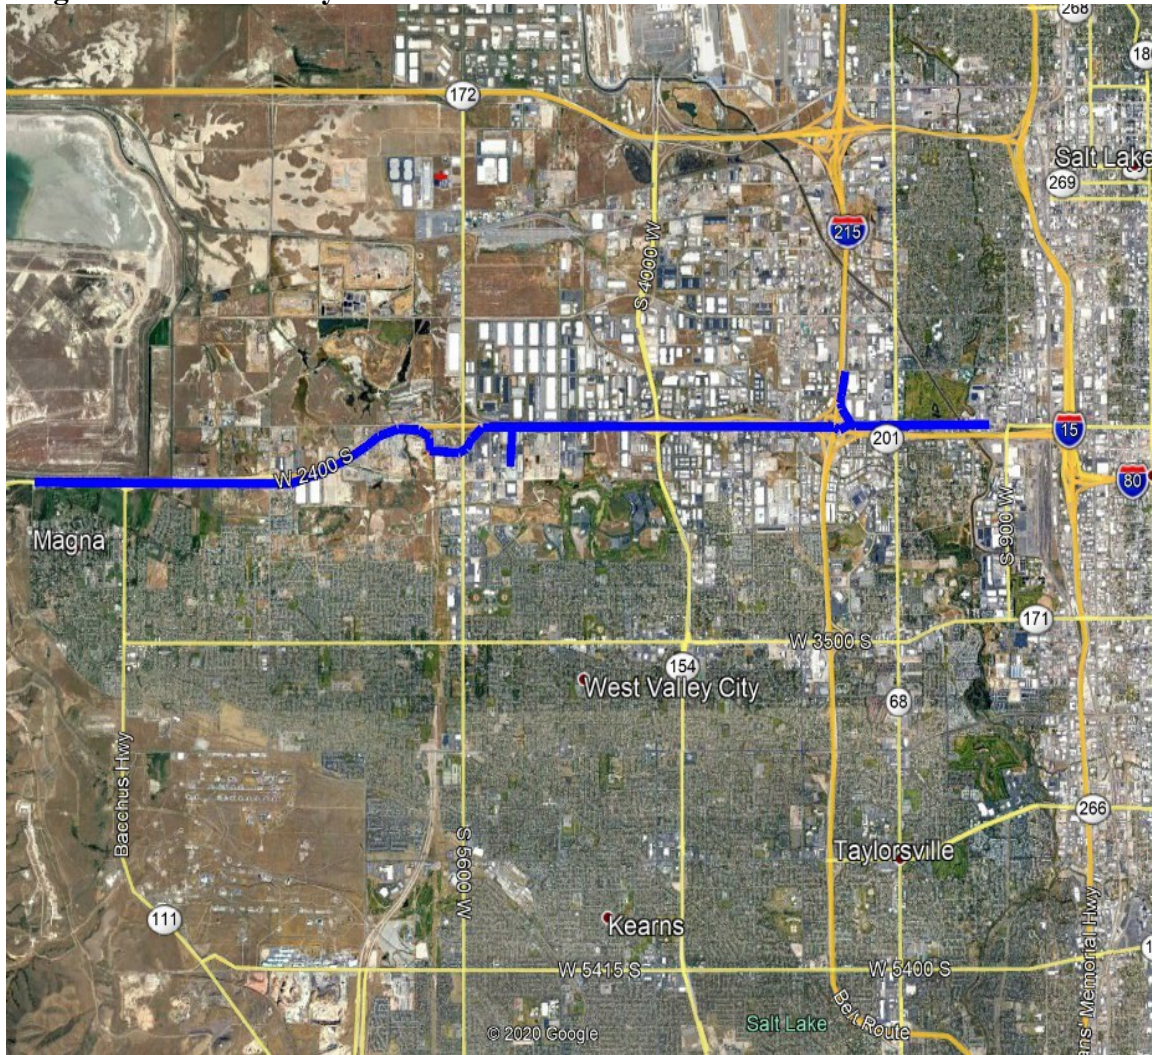

# FL26 Replacement SR92 to 2100 N Lehi

**FL34 Replacement  
1300 W from 3300 S to Utah County**

**FL23-2 (FL150)**  
**300 N from Hwy 89 to 400 W, Hyrum**

**FL148 (FL21-19) Replacement  
Center Street from Legacy Hwy to I-15, North Salt Lake**

**FL13 Replacement:  
Magna to Salt Lake City**

**BL25 Replacement  
South Campus Drive from 1700 East to Mario Capecchi Drive  
Salt Lake City/University of Utah Campus**

**BL27 Replacement**  
**North Temple from 1000 West to 900 West**  
**900 West from North Temple to 100 South**  
**100 South from 900 West to 700 West**  
**Salt Lake City**

**BL22 Valve Replacement  
Sunnyside Avenue from 1850 East to 2165 East  
Salt Lake City**