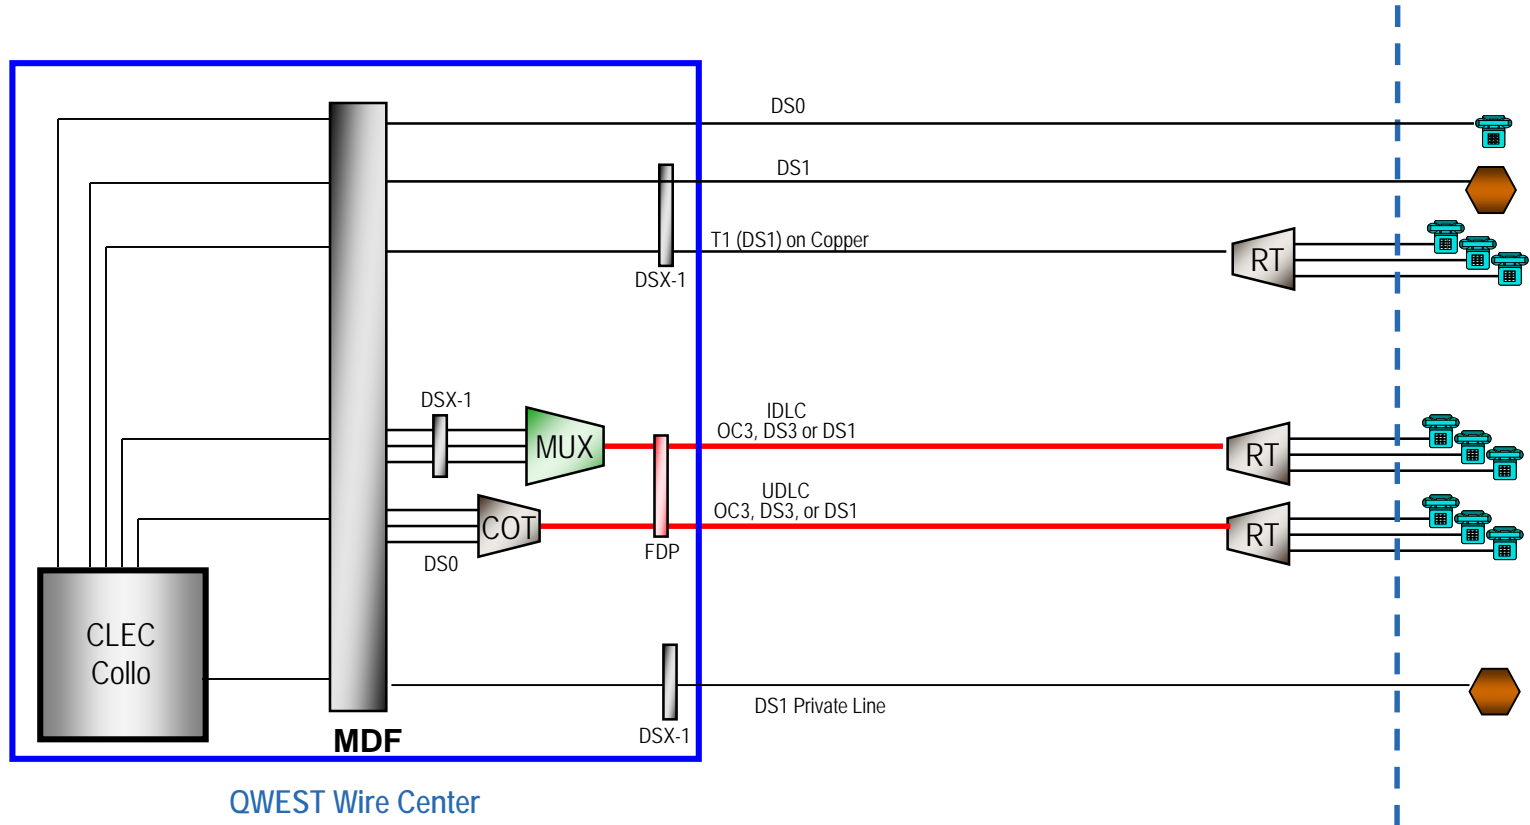

Unbundled Loop

DSX-1 - Digital Cross-Connect 1
IDLC - Integrated Digital Loop Carrier
MDF - Main Distribution Frame

FDP- Fiber Distribution Frame
MUX- Multiplexer
RT- Remote Terminal
UDLC - Universal Digital Loop Carrier

Loop and Transport Combinations

QWEST Wire Center Without Collo

DS1/DS3 Transport

QWEST Wire Center With Collo

DS1 Unbundled Loops

DSX-1 - Digital Cross-Connect 1
 ITP – Interconnect Tie Pair
 MDF - Main Distribution Frame

FDP-Fiber Distribution Frame
 MUX- Multiplexer
 RT- Remote Terminal