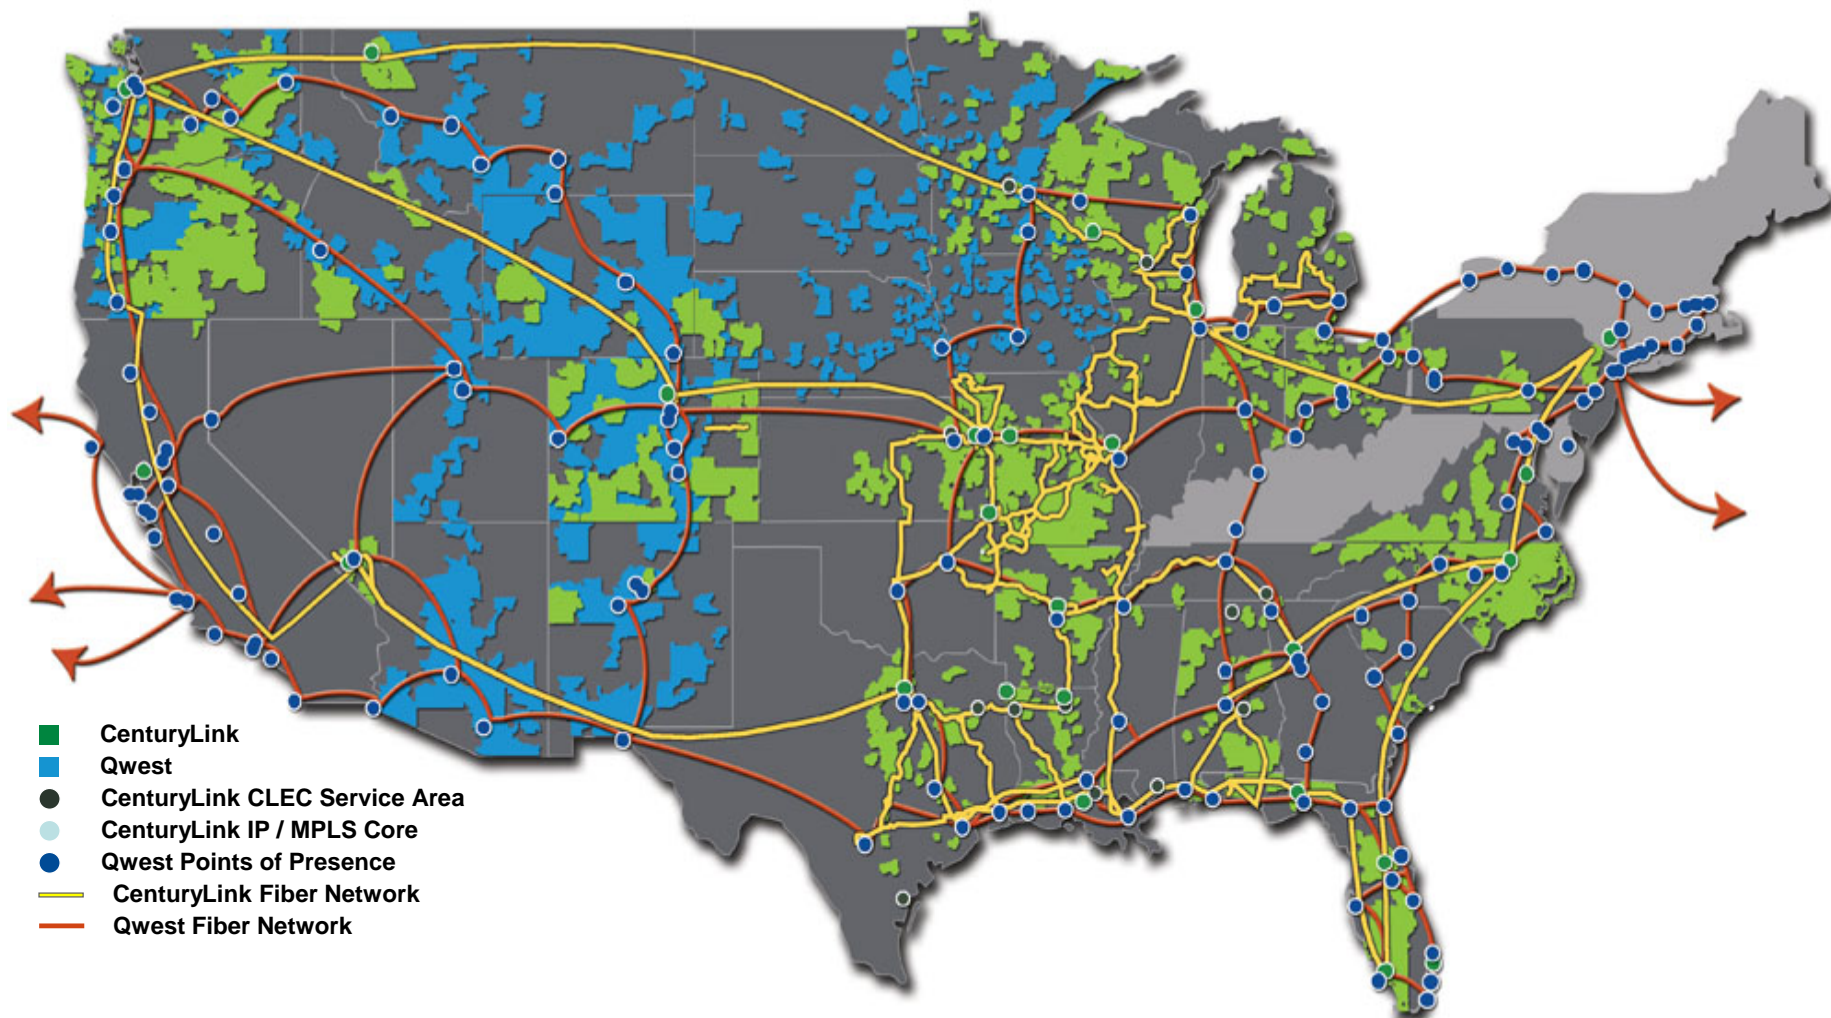

Local Operating Model / Premier Nationwide Network

CenturyLink – Experienced Consolidator

Exhibit JF-2

Integration Timelines

Exhibit JF-3

Embarq Transaction

Qwest Transaction

- RVP/GM Structure
- Area Ops Manager
- Area Plant Supervisors
- Technicians
- Community Focus
- Local Consumer Distribution:
 - Retail stores
 - Door to Door Sales
 - Multi Dwelling Unit Sales

Proven Go-to-Market Service Delivery Model