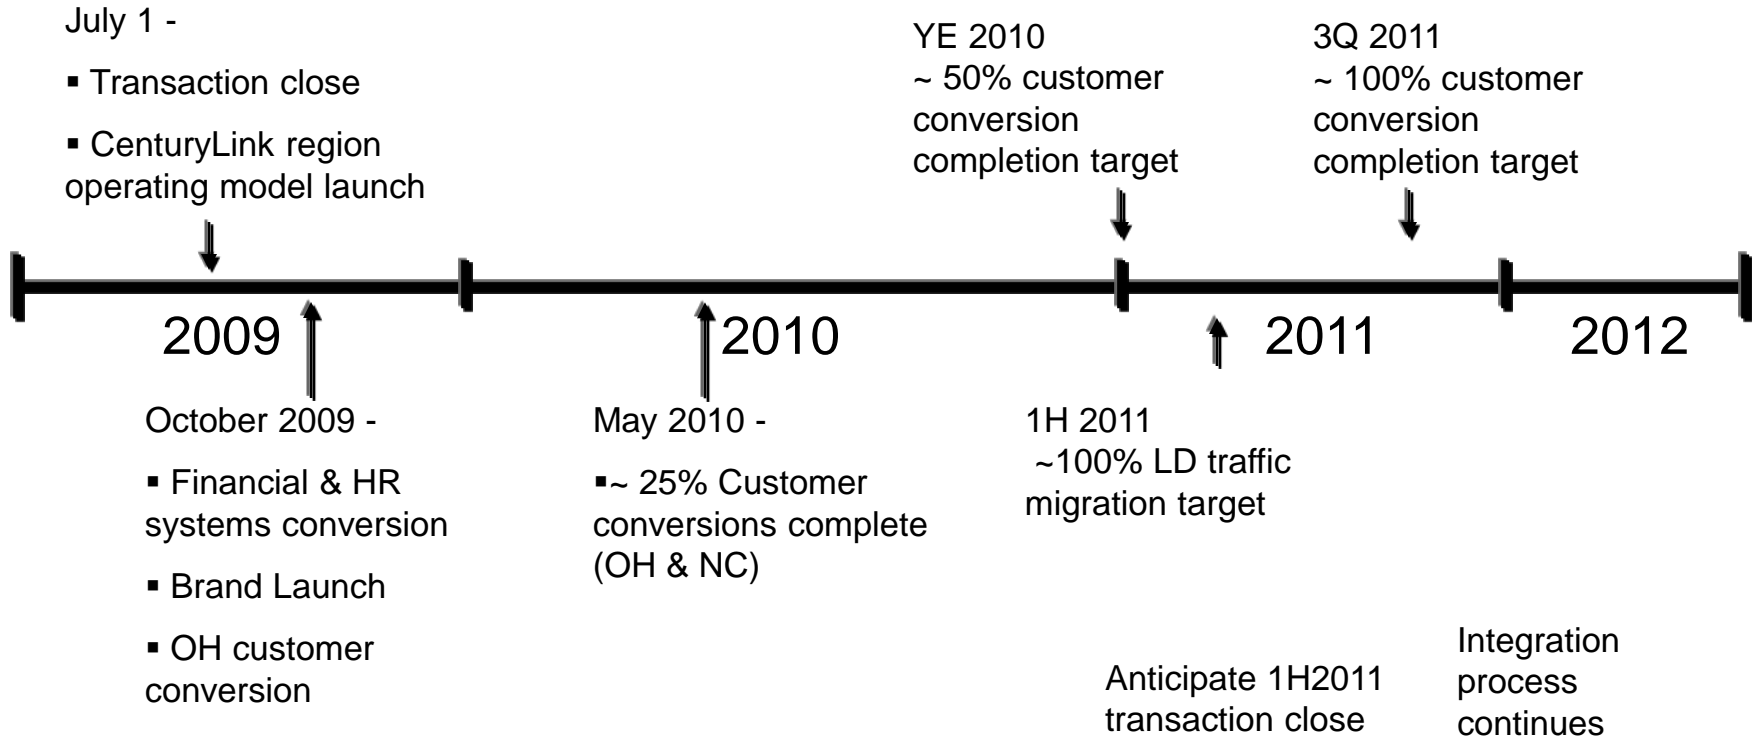

Local Operating Model / Premier Nationwide Network

CenturyLink – Experienced Consolidator

Exhibit JF-2

Integration Timelines

Exhibit JF-3

Embarq Transaction

Qwest Transaction

- RVP/GM Structure
- Area Ops Manager
- Area Plant Supervisors
- Technicians
- Community Focus
- Local Consumer Distribution:
 - Retail stores
 - Door to Door Sales
 - Multi Dwelling Unit Sales

Proven Go-to-Market Service Delivery Model