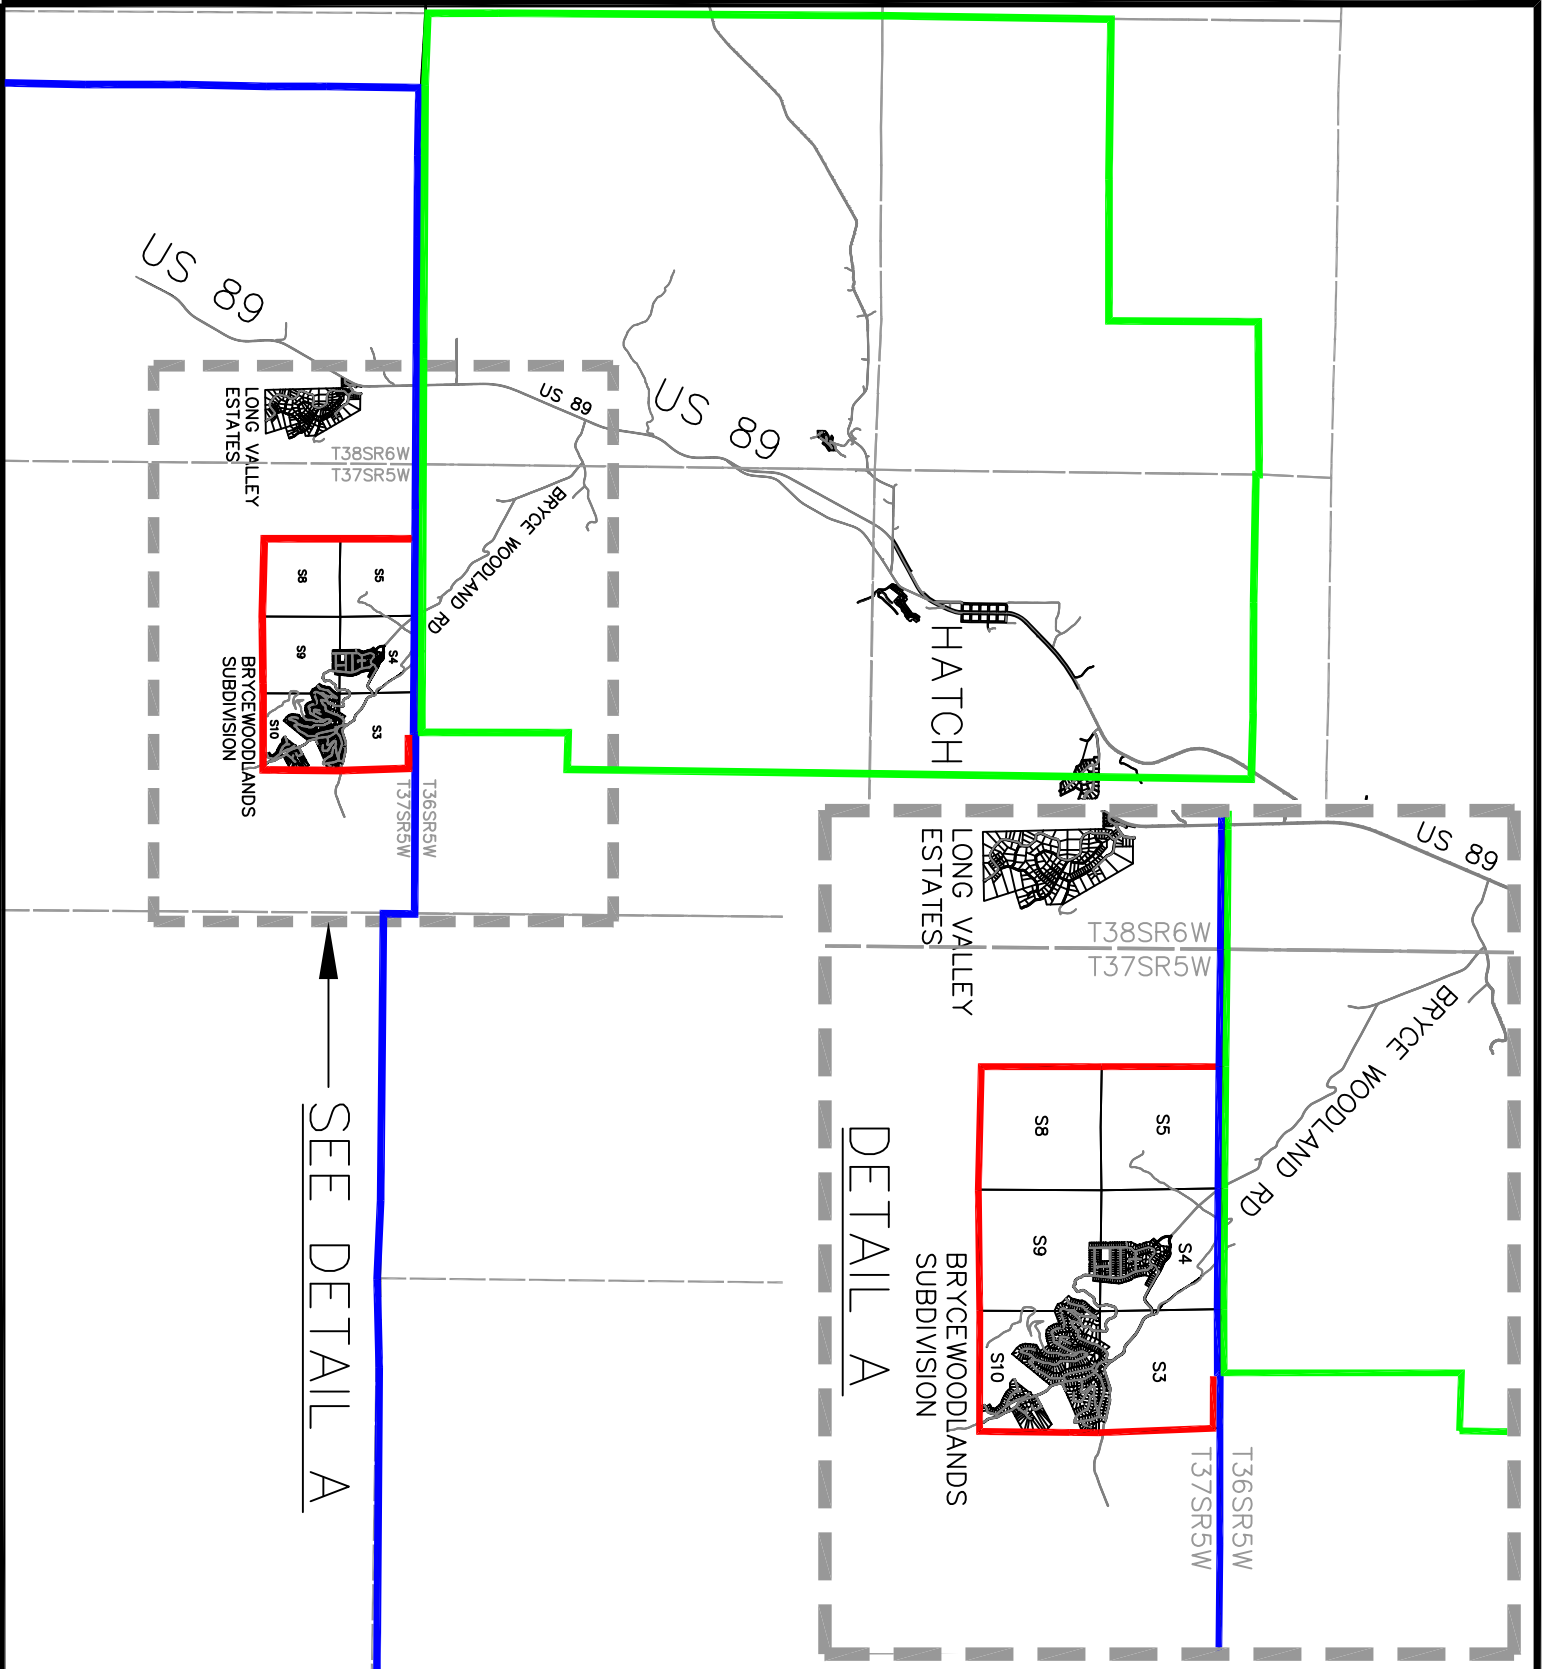

- EXISTING ORDERVILLE EXCHANGE BOUNDRY
- EXISTING HATCH EXCHANGE BOUNDRY
- PROPOSED HATCH EXCHANGE BOUNDRY

SCALE: NONE

P.O. BOX 555
ESCALANTE, UT
84726
(435)826-4211

SHEET #: HATCH

SEE DETAIL A