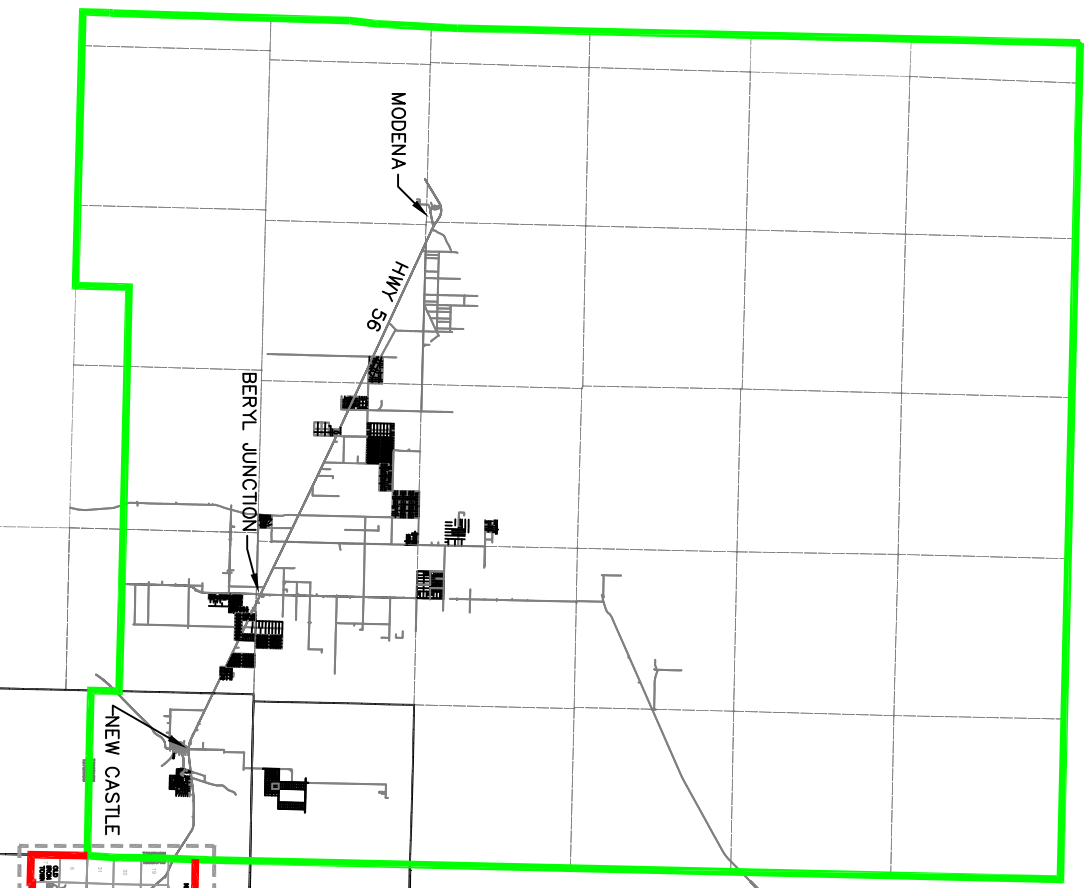

DETAIL A

NEW CASTLE

SEE DETAIL A

EXISTING BERYL EXCHANGE BOUNDARY

PROPOSED BERYL EXCHANGE BOUNDARY

SCALE: NONE

South Central COMMUNICATIONS

P.O. BOX 555
ESCALANTE, UT
84726
(435)826-4211

SHEET #: BERYL