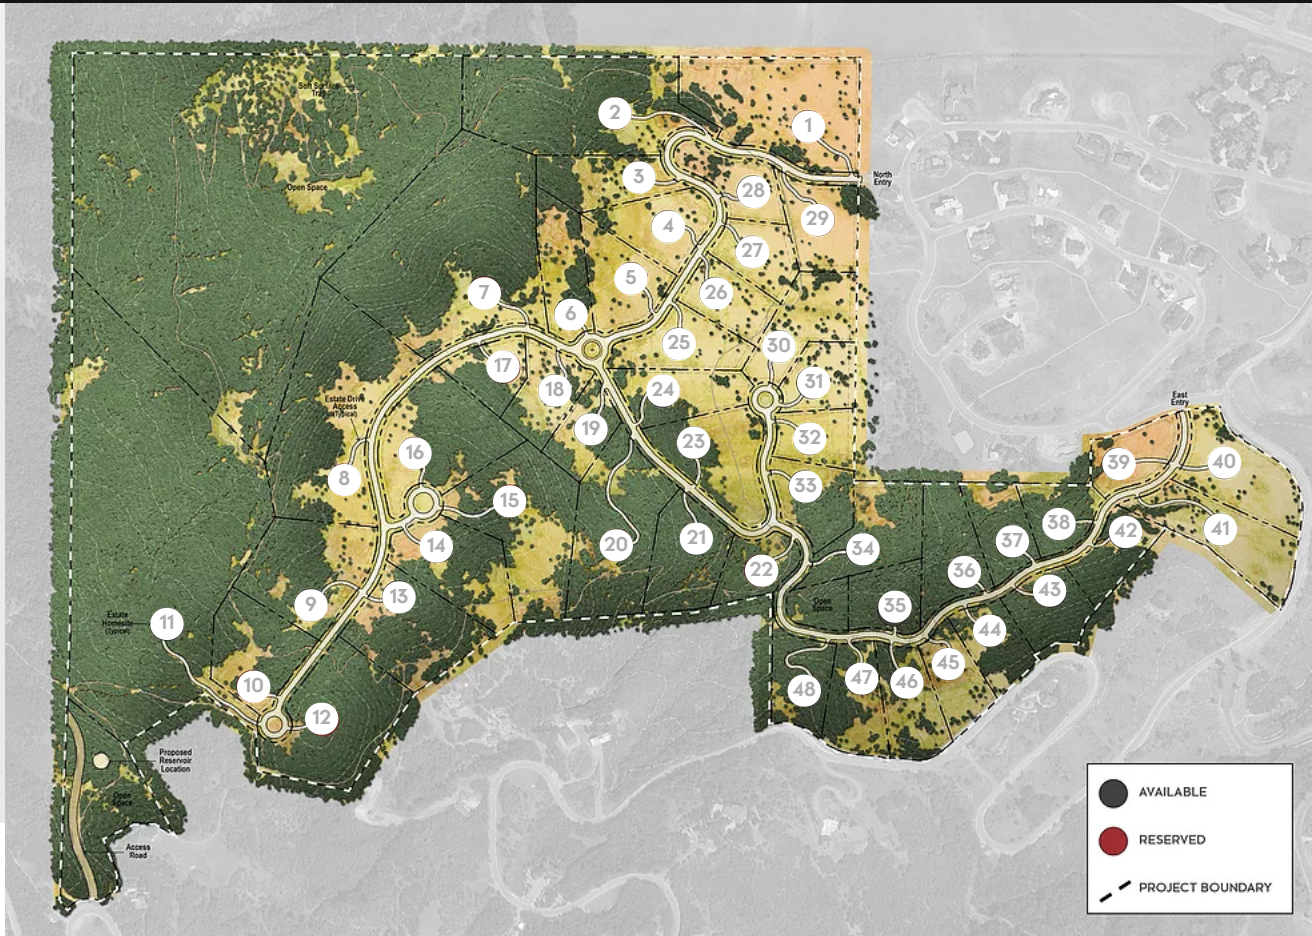

# EXHIBIT C

LME Subdivision Project Map

The exhibits represented here and the pictures and videos on other pages on LegacyMountainEstates.com reflect the current design intentions and representations of Legacy Mountain Estates. The information shown is accurate best to LME's knowledge. LME is not liable for any misrepresentations.

6068 Nighthawk In 84317

REACH OUT!