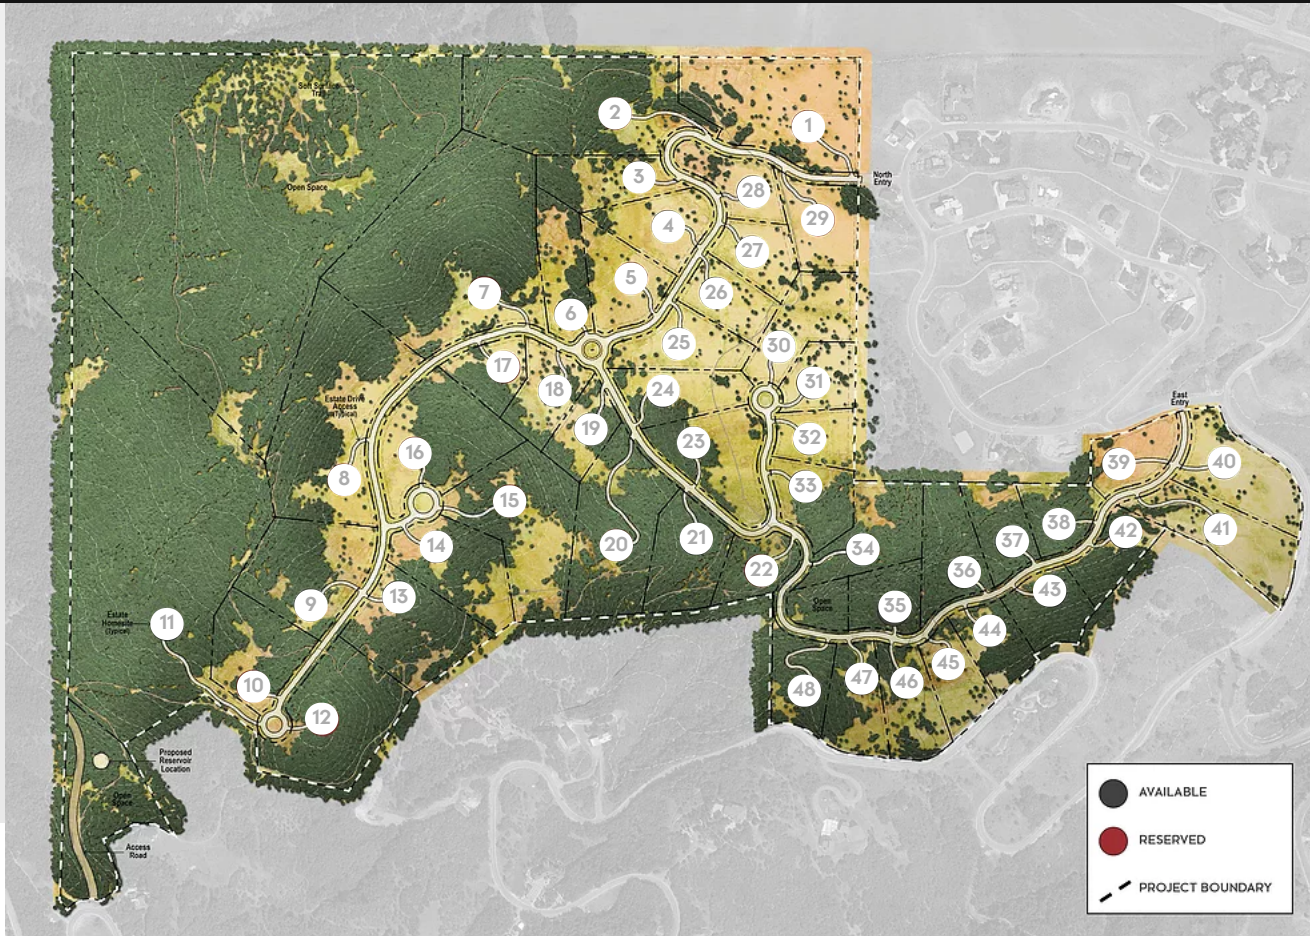

# EXHIBIT D

LME Subdivision Project Map

The exhibits represented here and the pictures and videos on other pages on LegacyMountainEstates.com reflect the current design intentions and representations of Legacy Mountain Estates. The information shown is accurate best to LME's knowledge. LME is not liable for any misrepresentations.

6068 Nighthawk In 84317

REACH OUT!