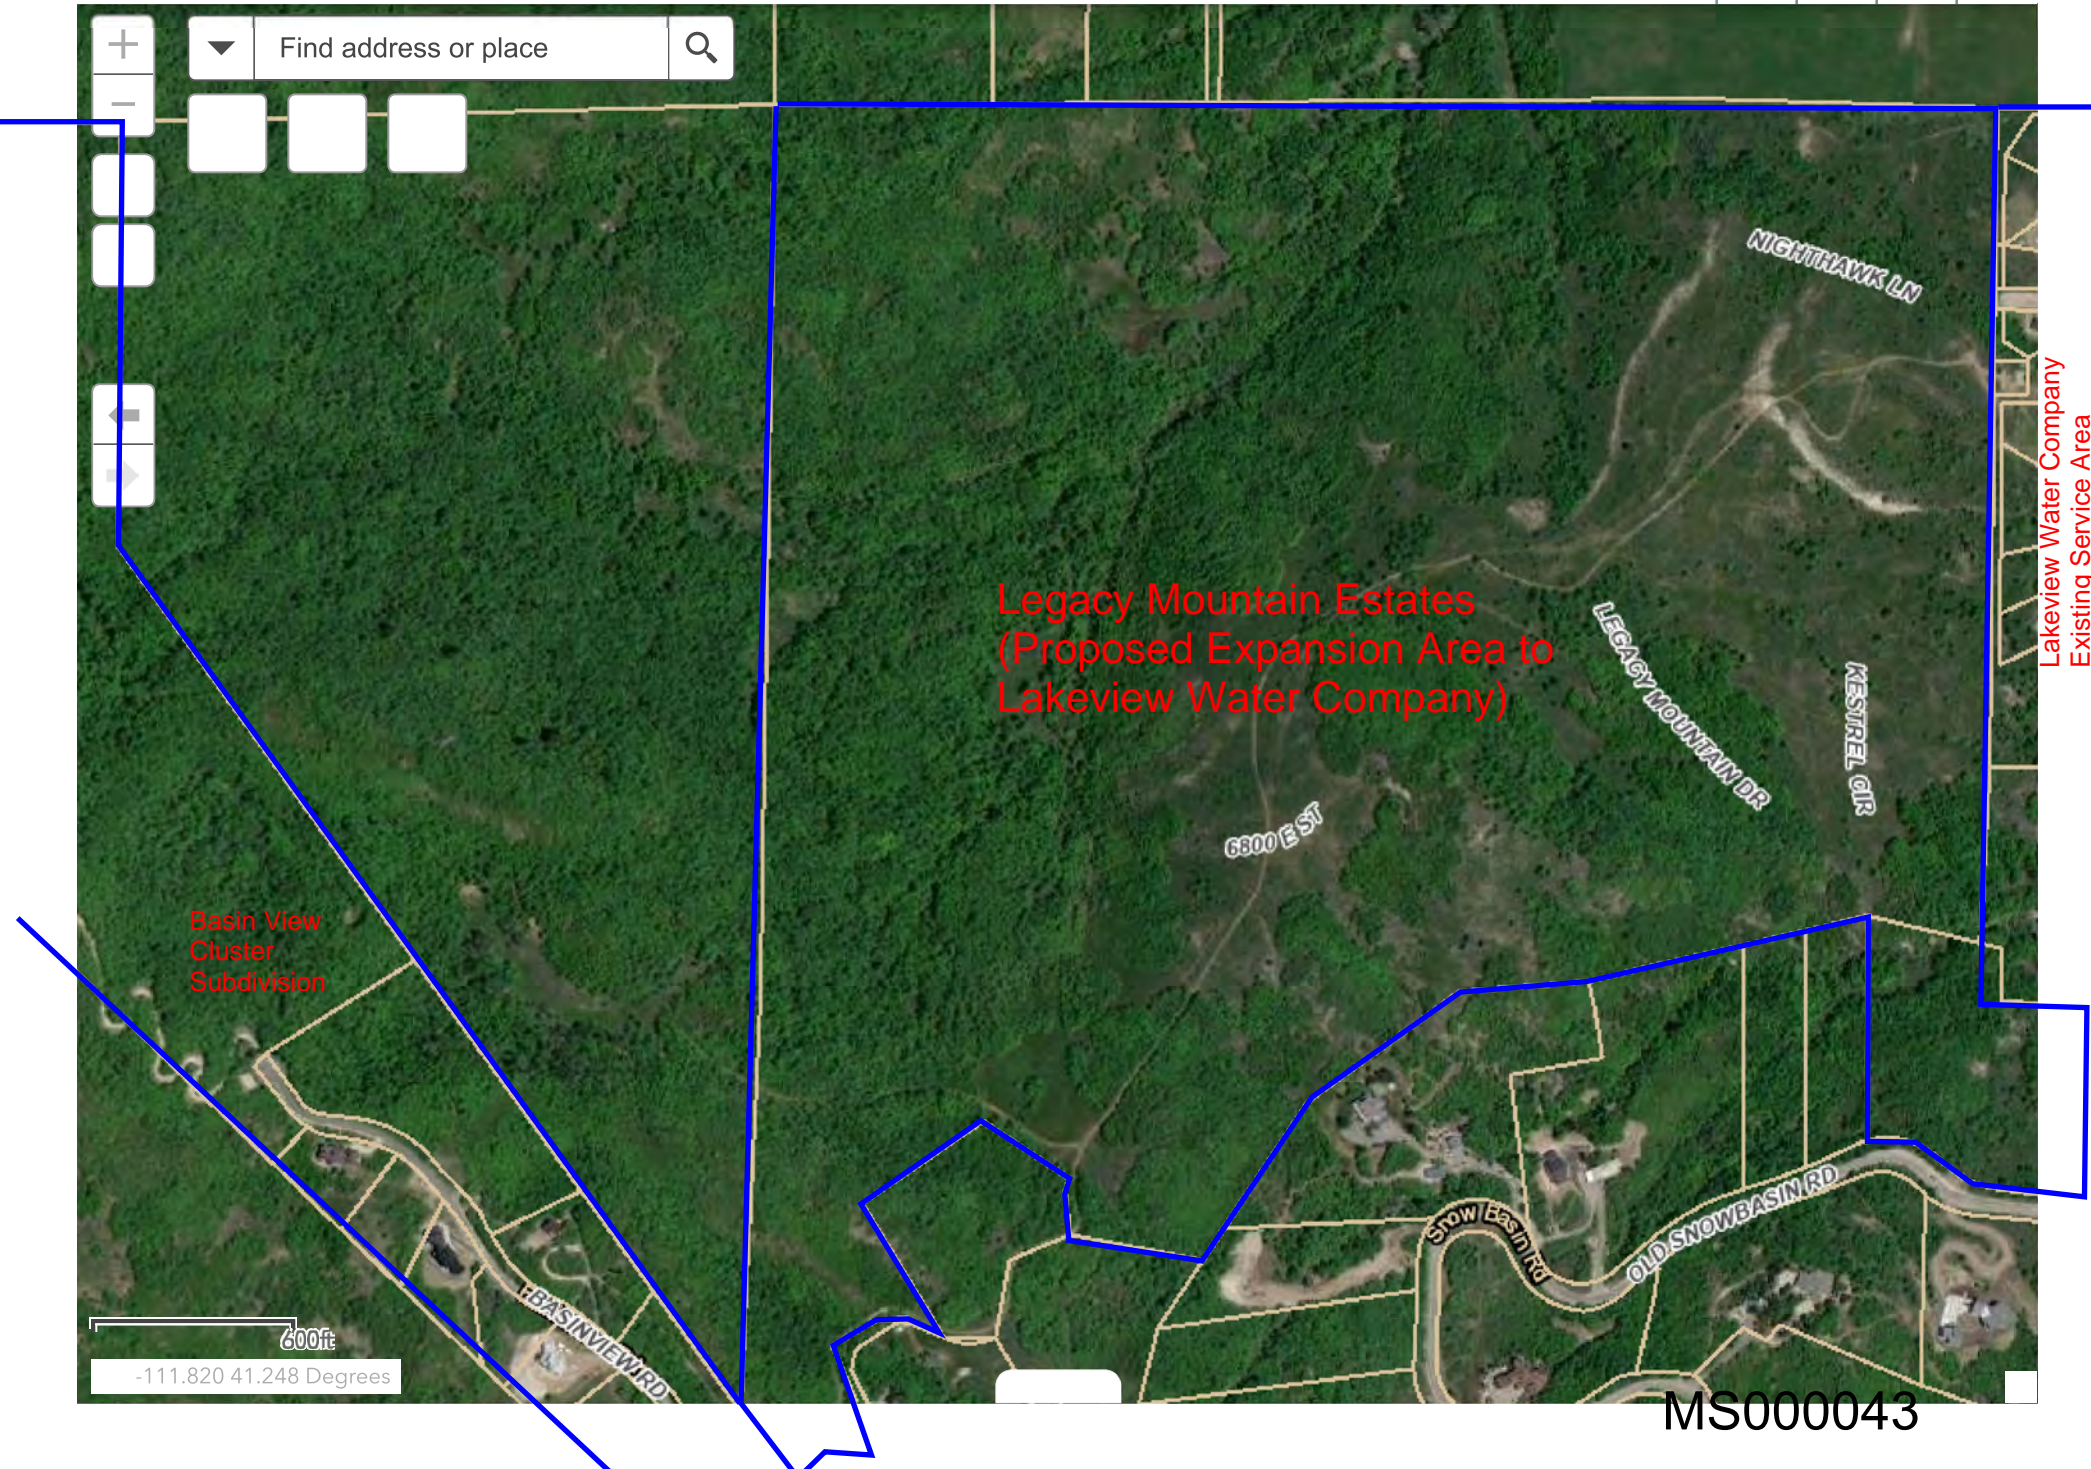

Lakeview Water Company
(Current Service Area)

600ft

-111.792 41.252 Degrees

LV000009

Overall Water System Site Map
LAKEVIEW WATER COMPANY

Pressure Zone Legend

Zone 1 (Cyan)	=====
Zone 2 (Orange)	=====
Zone 3 (Red)	=====
Zone 4 (Blue)	=====
Zone 5 (Green)	=====

Find address or place

Legacy Mountain Estates
(Proposed Expansion Area to
Lakeview Water Company)

Basin View
Cluster
Subdivision

Lakeview Water Company
Existing Service Area

600ft

-111.820 41.248 Degrees

MS000043

Lakeview Water Service Area

The Legends of Hawkins Creek Service Area

600ft

-111.795 41.238 Degrees