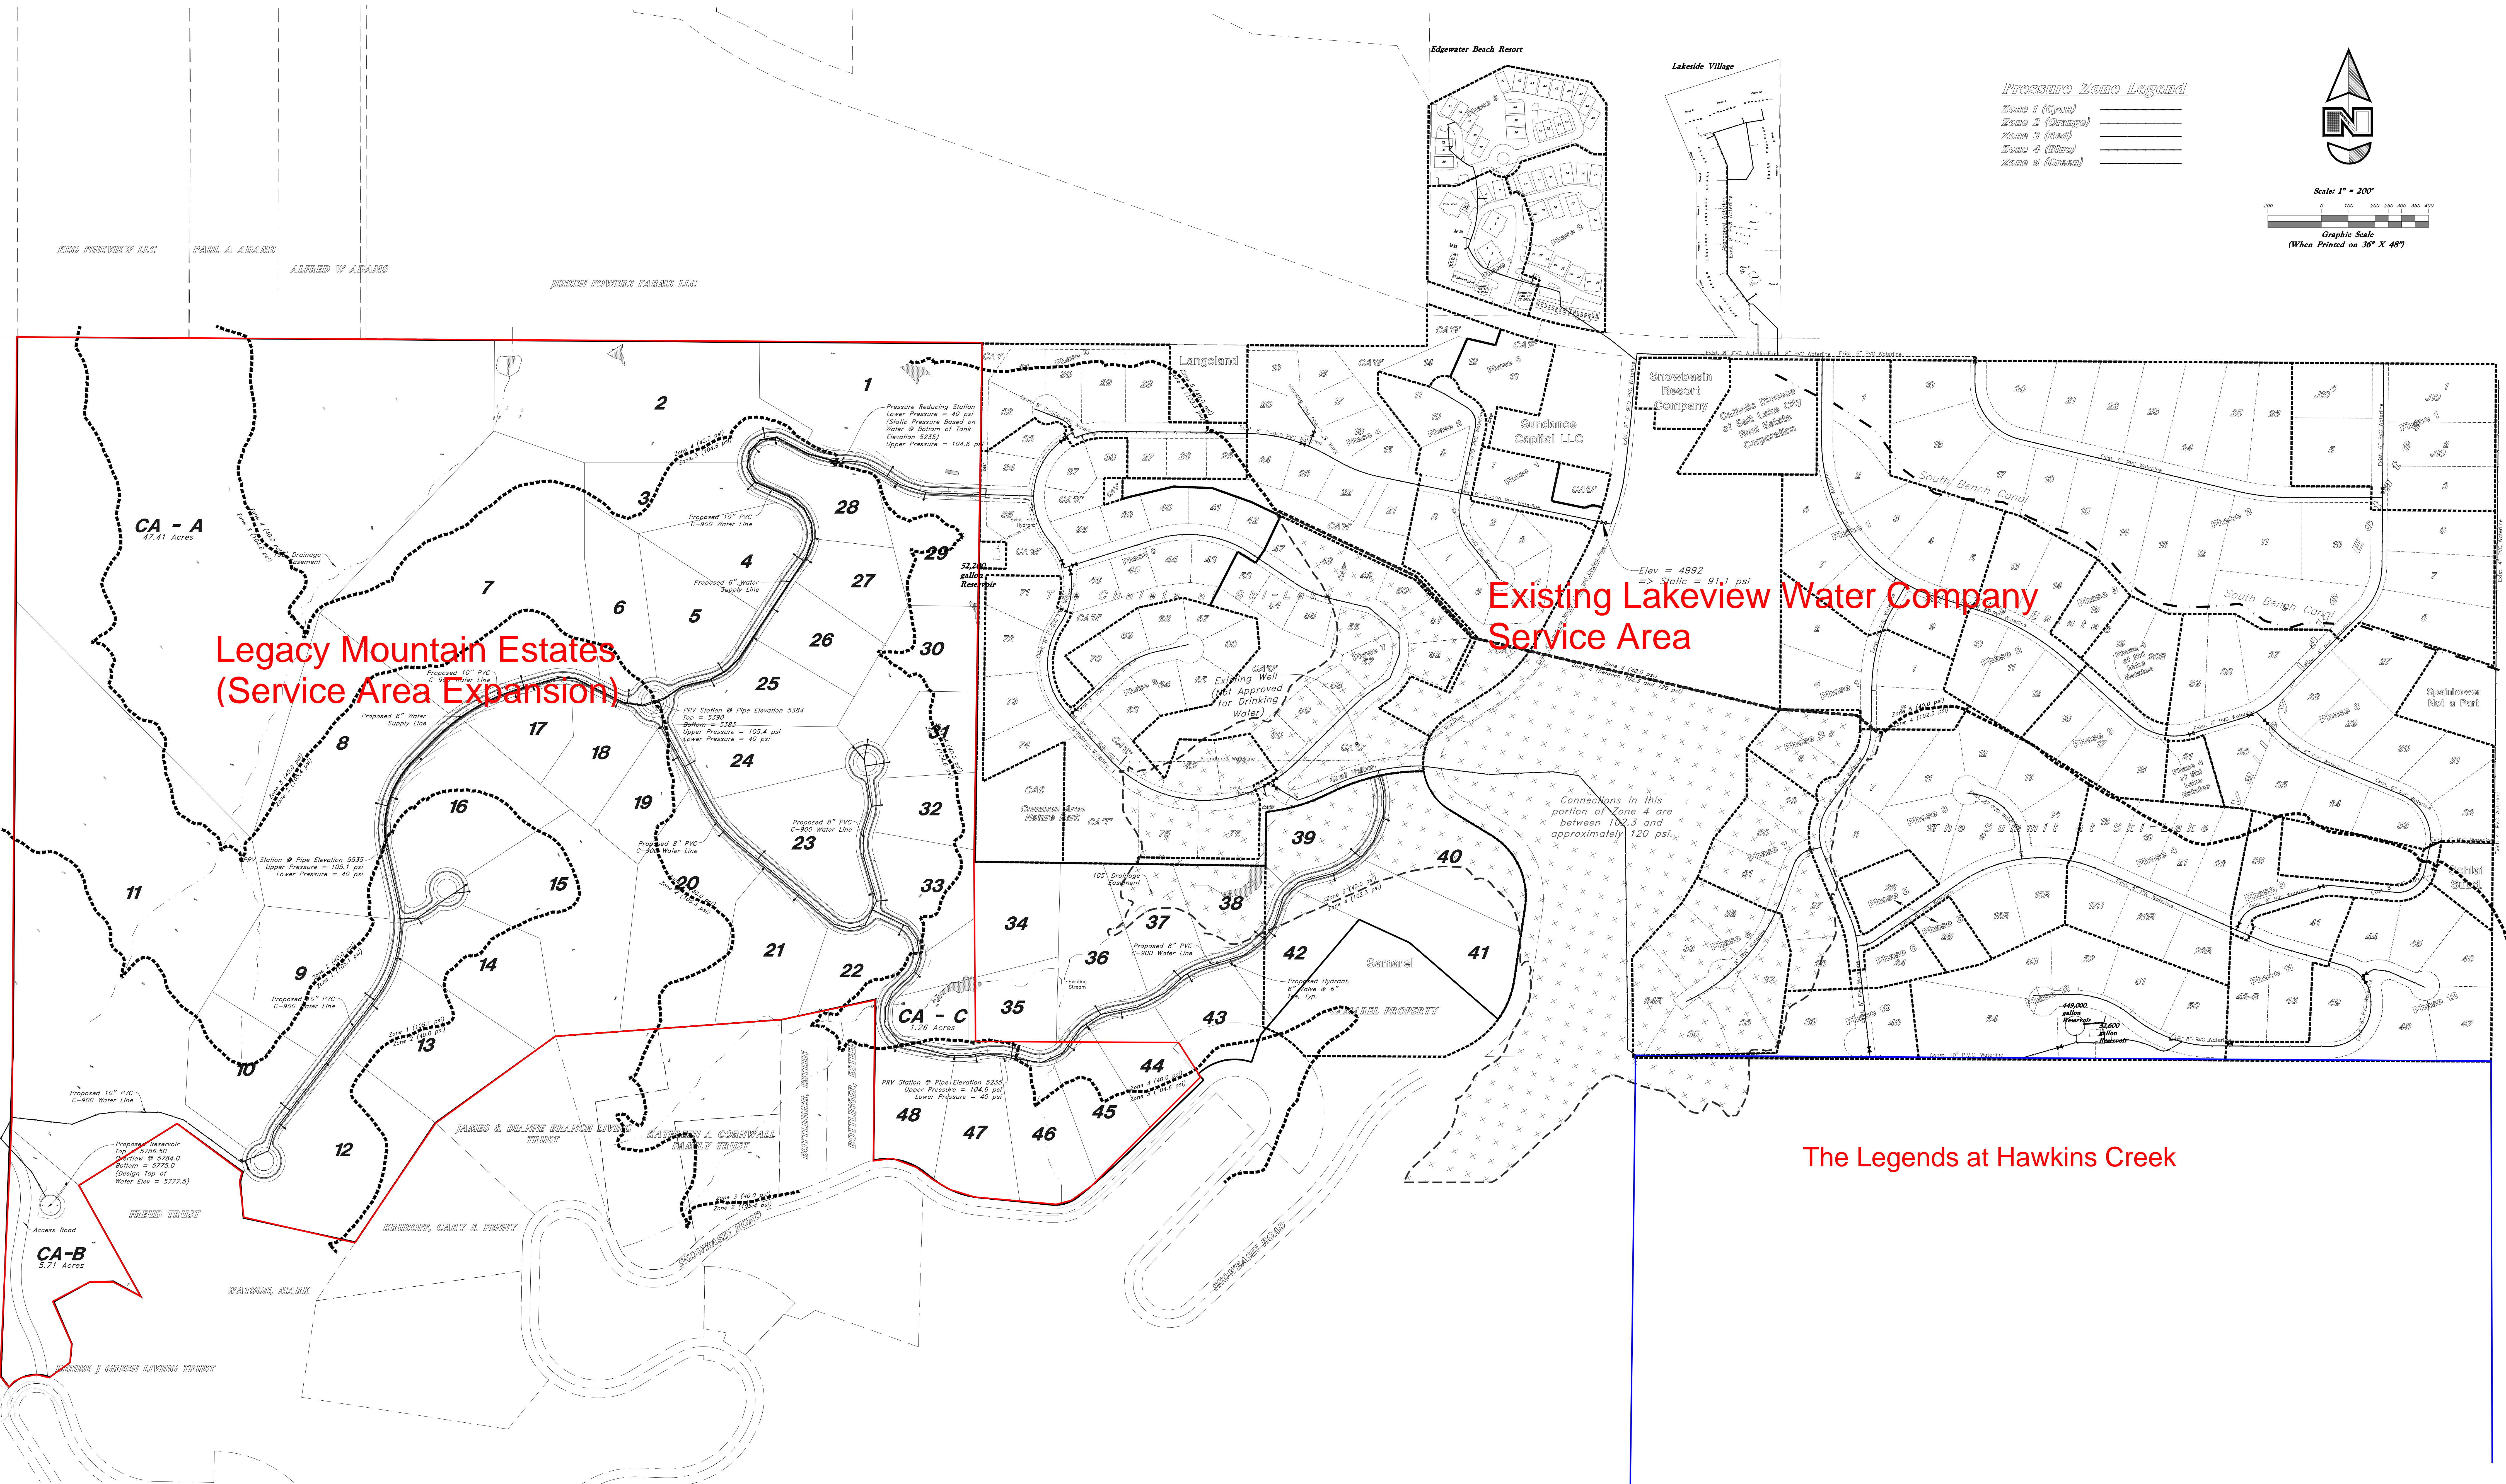

Lakeview Water Company
(Current Service Area)

600ft

-111.792 41.252 Degrees

LV000009

Overall Water System Site Map
LAKEVIEW WATER COMPANY

Pressure Zone Legend

Zone 1 (Cyan)	=====
Zone 2 (Orange)	=====
Zone 3 (Red)	=====
Zone 4 (Blue)	=====
Zone 5 (Green)	=====

Find address or place

Legacy Mountain Estates
(Proposed Expansion Area to
Lakeview Water Company)

Basin View
Cluster
Subdivision

Lakeview Water Company
Existing Service Area

600ft

-111.820 41.248 Degrees

MS000043

Lakeview Water Service Area

The Legends of Hawkins Creek Service Area

600ft

-111.795 41.238 Degrees