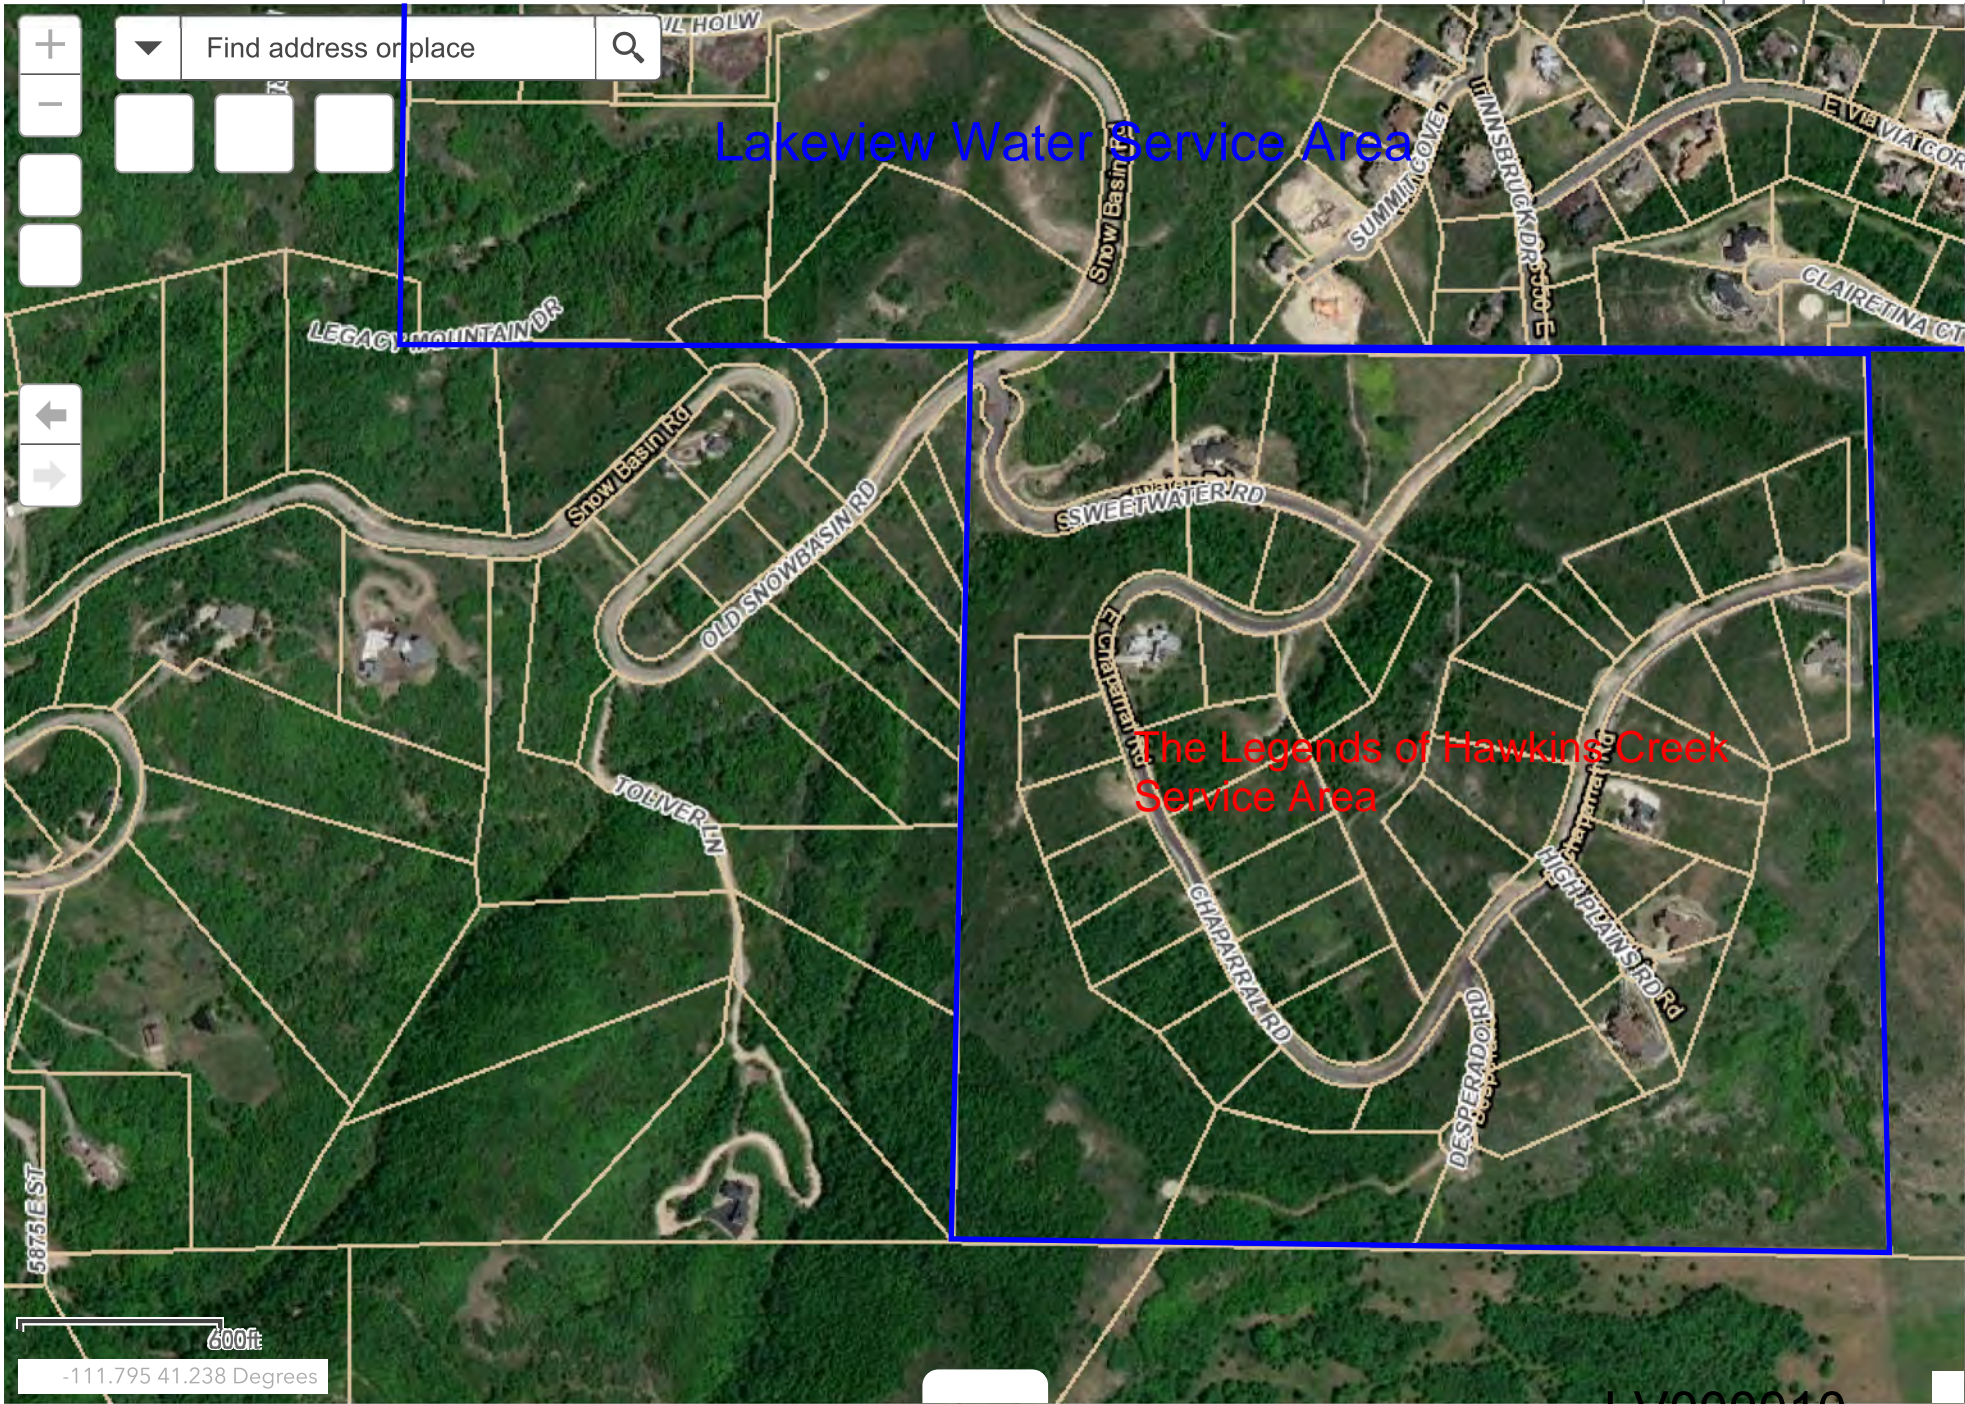

Lakeview Water Company
(Current Service Area)

600ft

-111.792 41.252 Degrees

LV000009

Overall Water System Site Map
LAKEVIEW WATER COMPANY

Pressure Zone Legend

Zone 1 (Cyan)	=====
Zone 2 (Orange)	=====
Zone 3 (Red)	=====
Zone 4 (Blue)	=====
Zone 5 (Green)	=====

Find address or place

Legacy Mountain Estates
(Proposed Expansion Area to
Lakeview Water Company)

Basin View
Cluster
Subdivision

Lakeview Water Company
Existing Service Area

600ft

-111.820 41.248 Degrees

MS000043

Lakeview Water Service Area

The Legends of Hawkins Creek Service Area

600ft

-111.795 41.238 Degrees